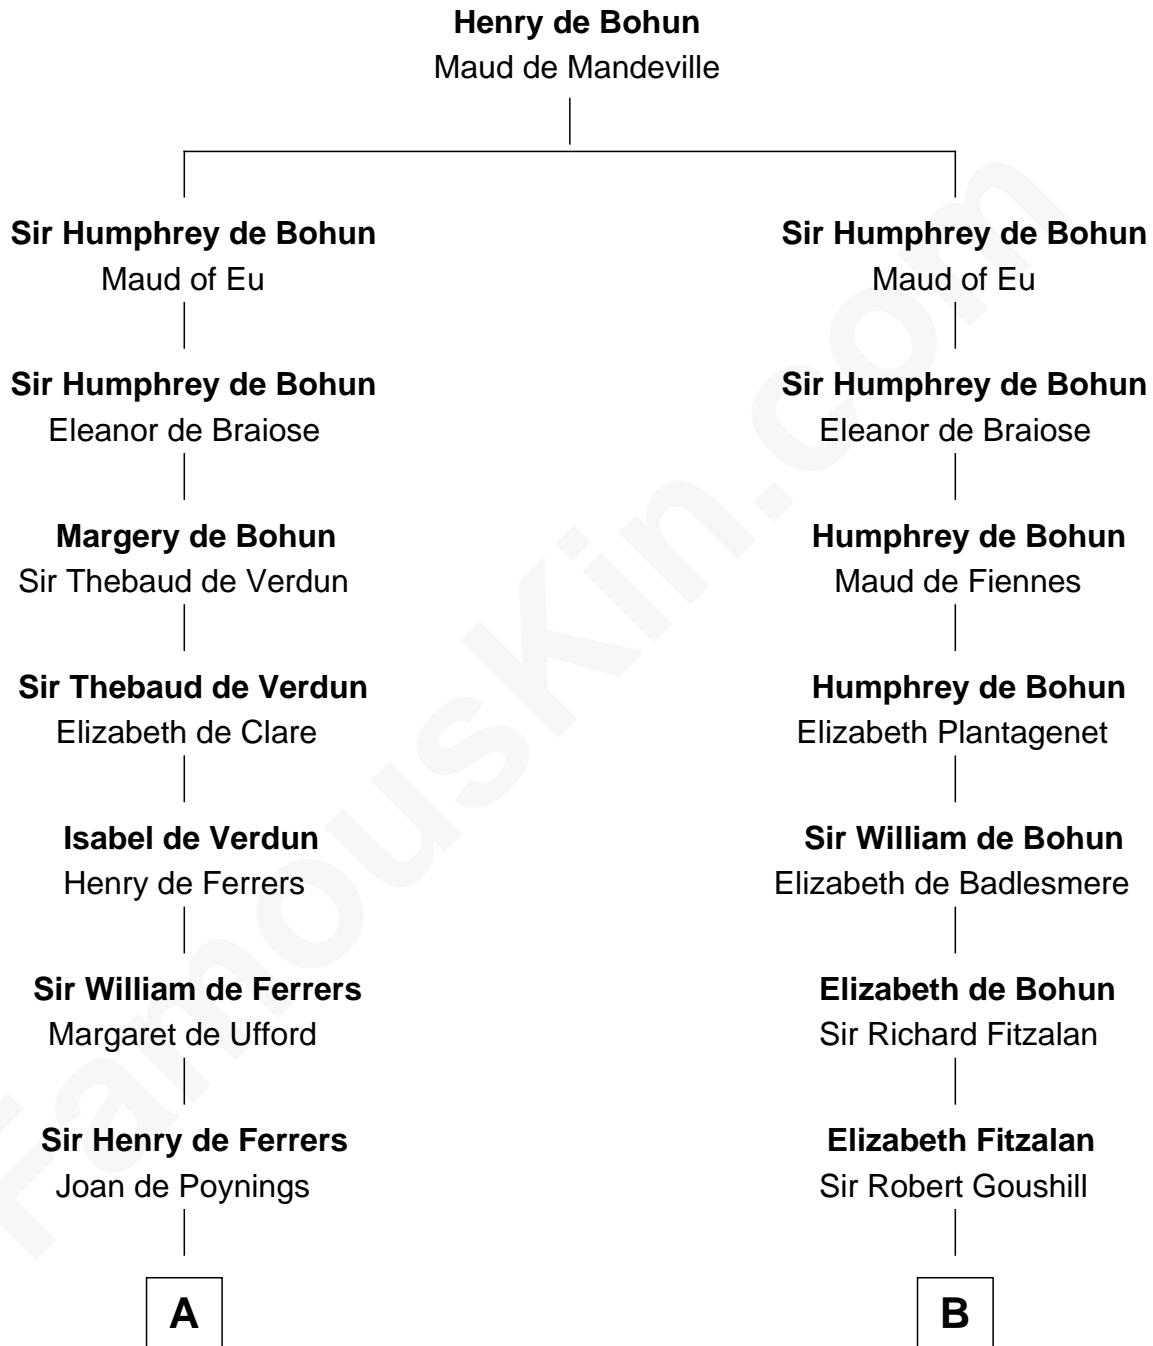

FamousKin.com Relationship Chart of

Hetty Green

"The Witch of Wall Street"

19th cousin 2 times removed of

Eli Whitney

Inventor of the Cotton Gin

C

Thomas Hicks

Judith Akin

Sarah Hicks

Gideon Howland

Gideon Howland

Mehitable Howland

Abby Slocum Howland

Edward Mott Robinson

Hetty Green

"The Witch of Wall Street"

D

Benjamin Fay

Martha Miles

Elizabeth Fay

Eli Whitney

Eli Whitney

Inventor of the Cotton Gin