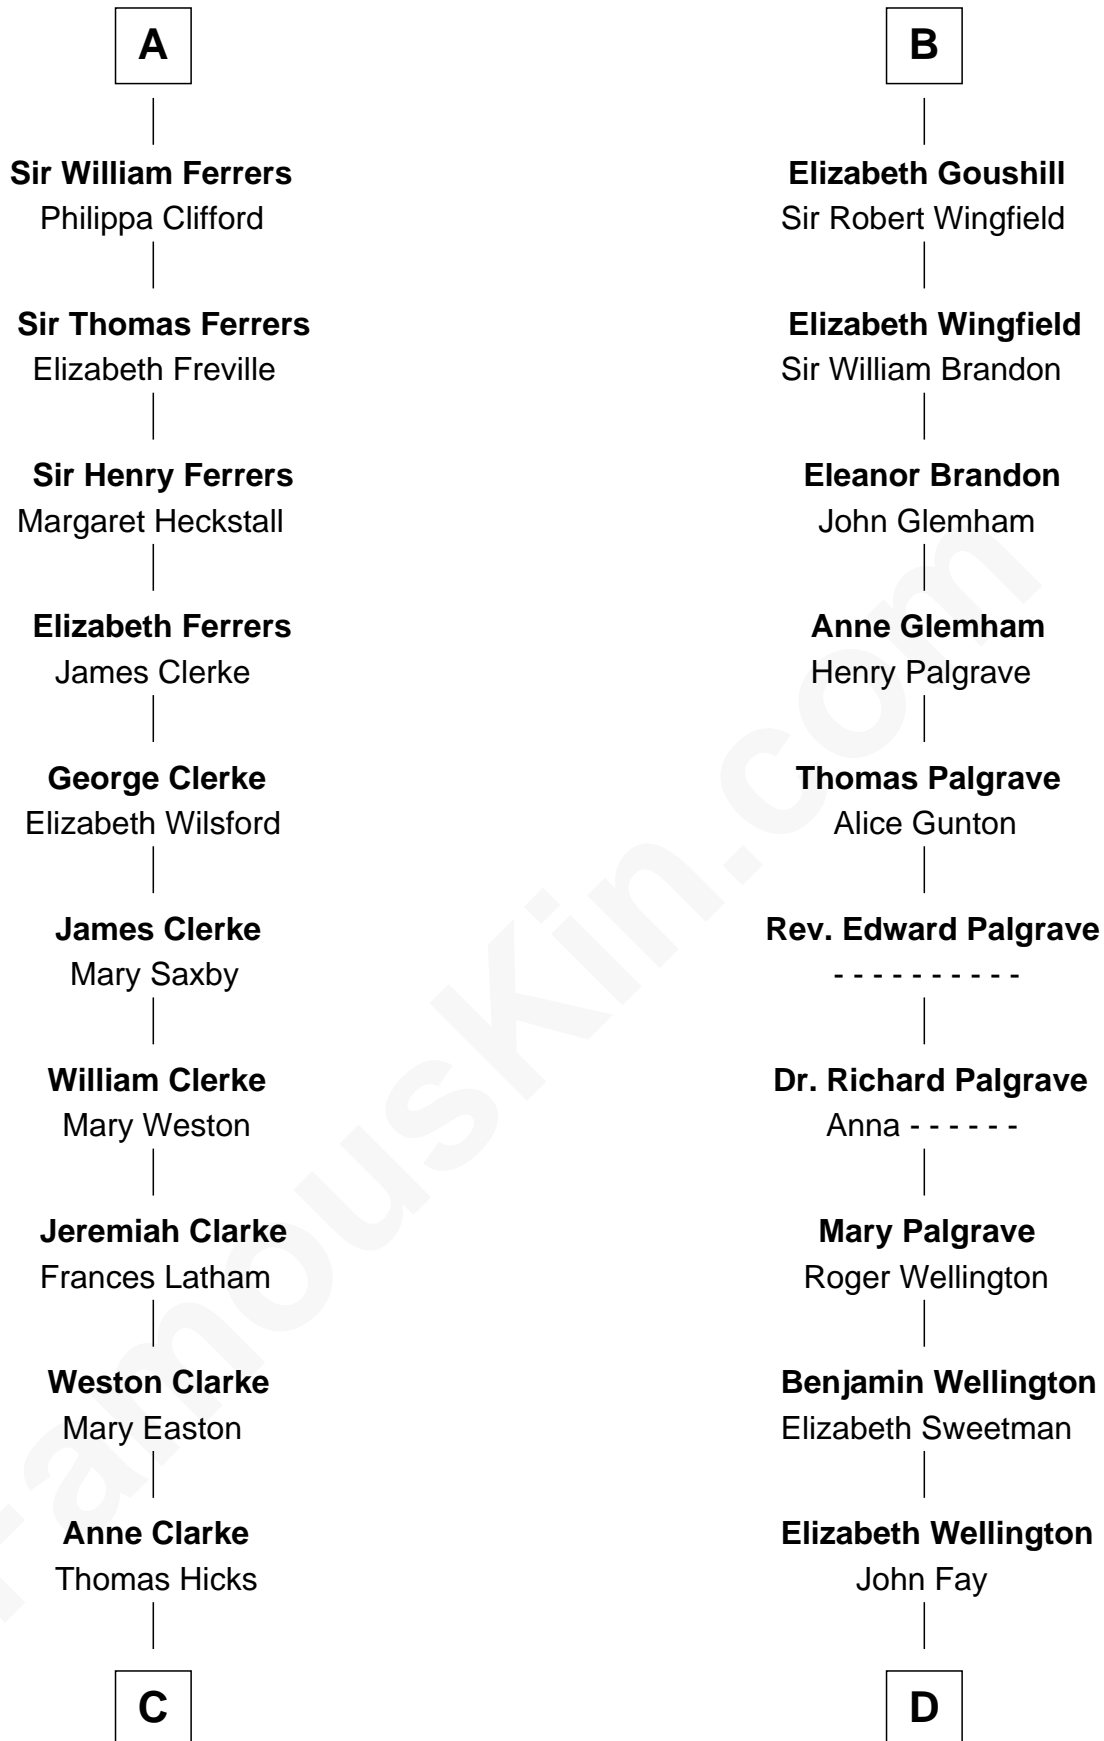

FamousKin.com Relationship Chart of

Hetty Green

"The Witch of Wall Street"

19th cousin 2 times removed of

Eli Whitney

Inventor of the Cotton Gin

Raoul de Lusgnan

Alice de Eu

Edward Mott Robinson

Hetty Green

"The Witch of Wall Street"

D

Benjamin Fay

Martha Miles

Elizabeth Fay

Eli Whitney