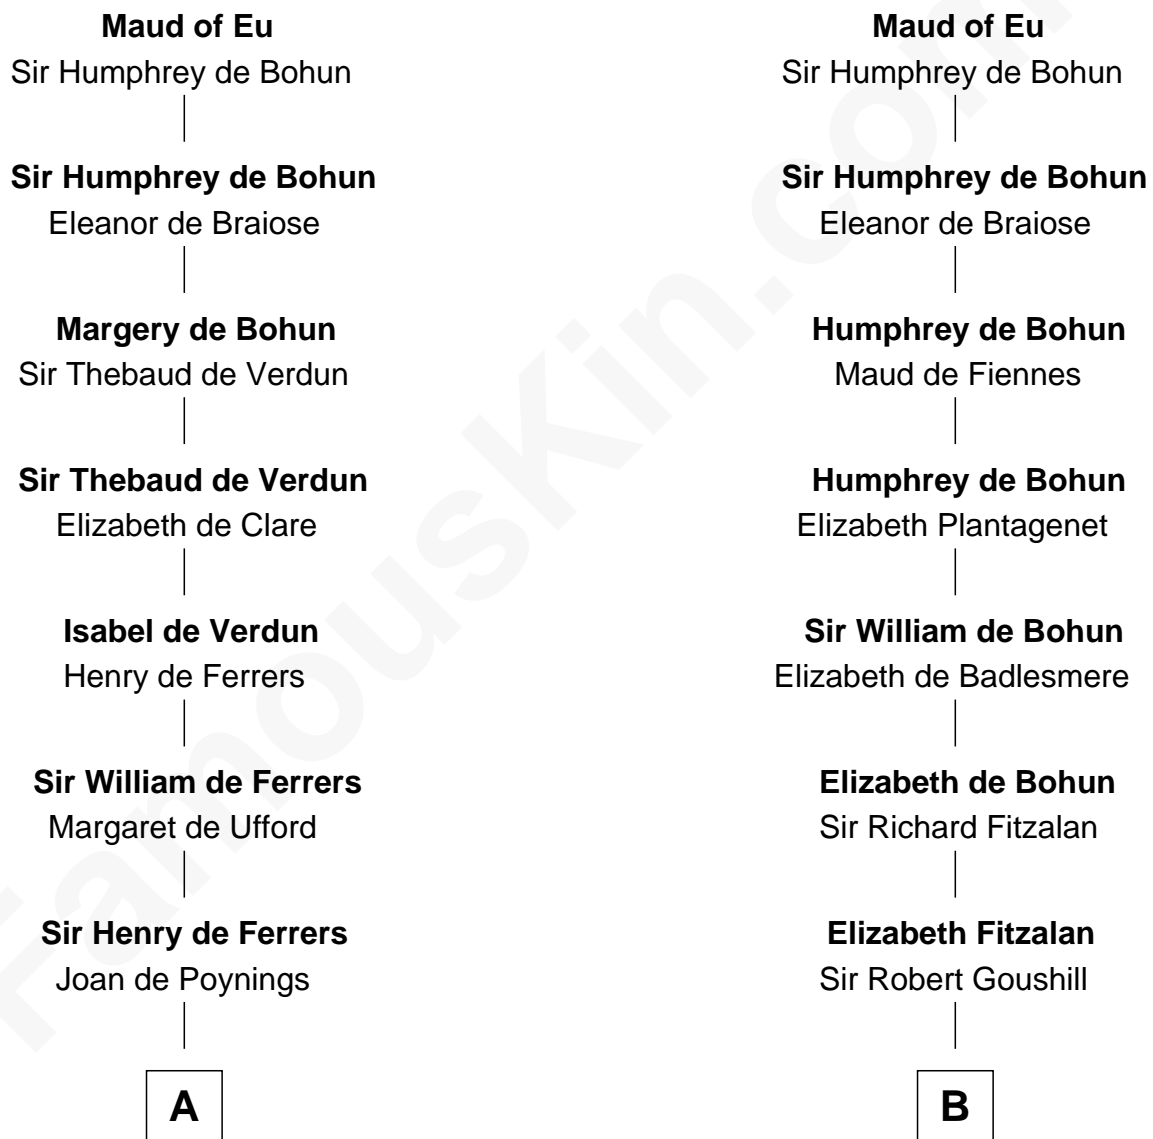

FamousKin.com Relationship Chart of

Hetty Green

"The Witch of Wall Street"

19th cousin 2 times removed of

Eli Whitney

Inventor of the Cotton Gin

Raoul de Lusgnan

Alice de Eu

Edward Mott Robinson

Hetty Green

"The Witch of Wall Street"

D

Benjamin Fay

Martha Miles

Elizabeth Fay

Eli Whitney