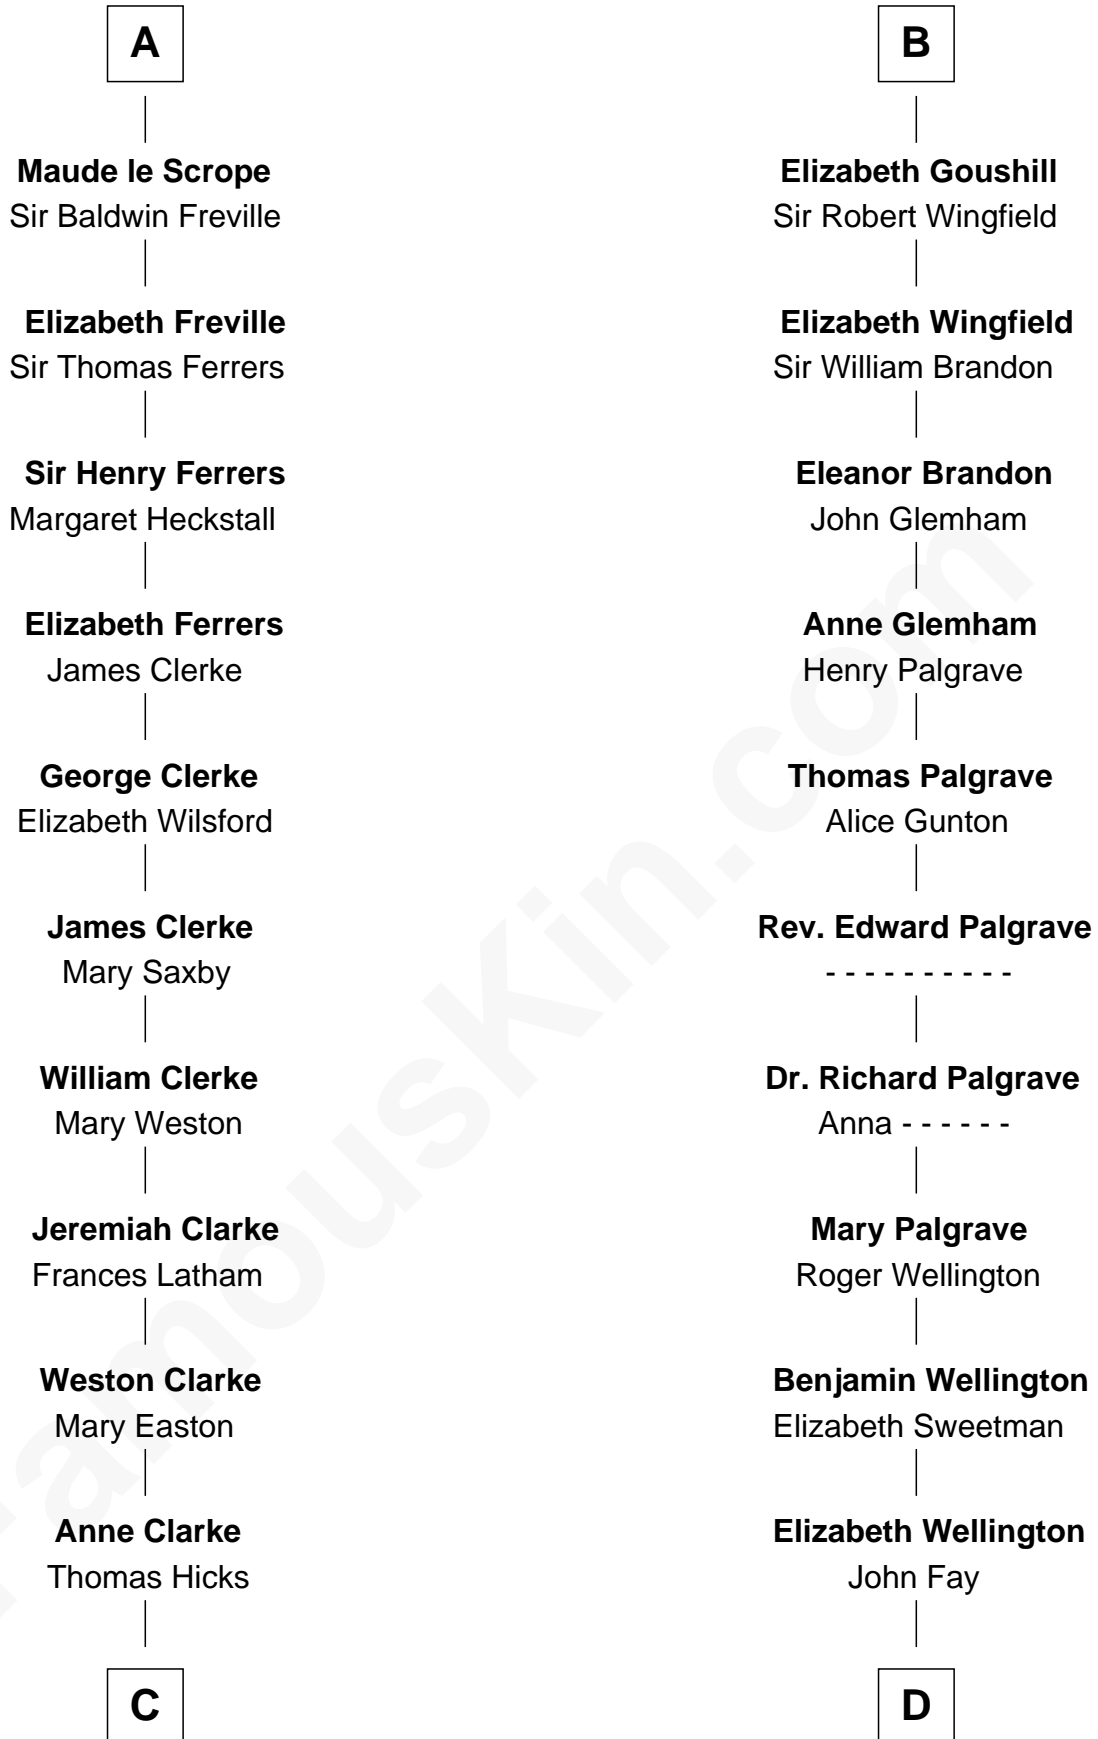

FamousKin.com Relationship Chart of

Hetty Green

"The Witch of Wall Street"

19th cousin 2 times removed of

Eli Whitney

Inventor of the Cotton Gin

C

Thomas Hicks

Judith Akin

Sarah Hicks

Gideon Howland

Gideon Howland

Mehitable Howland

Abby Slocum Howland

Edward Mott Robinson

Hetty Green

"The Witch of Wall Street"

D

Benjamin Fay

Martha Miles

Elizabeth Fay

Eli Whitney

Eli Whitney

Inventor of the Cotton Gin