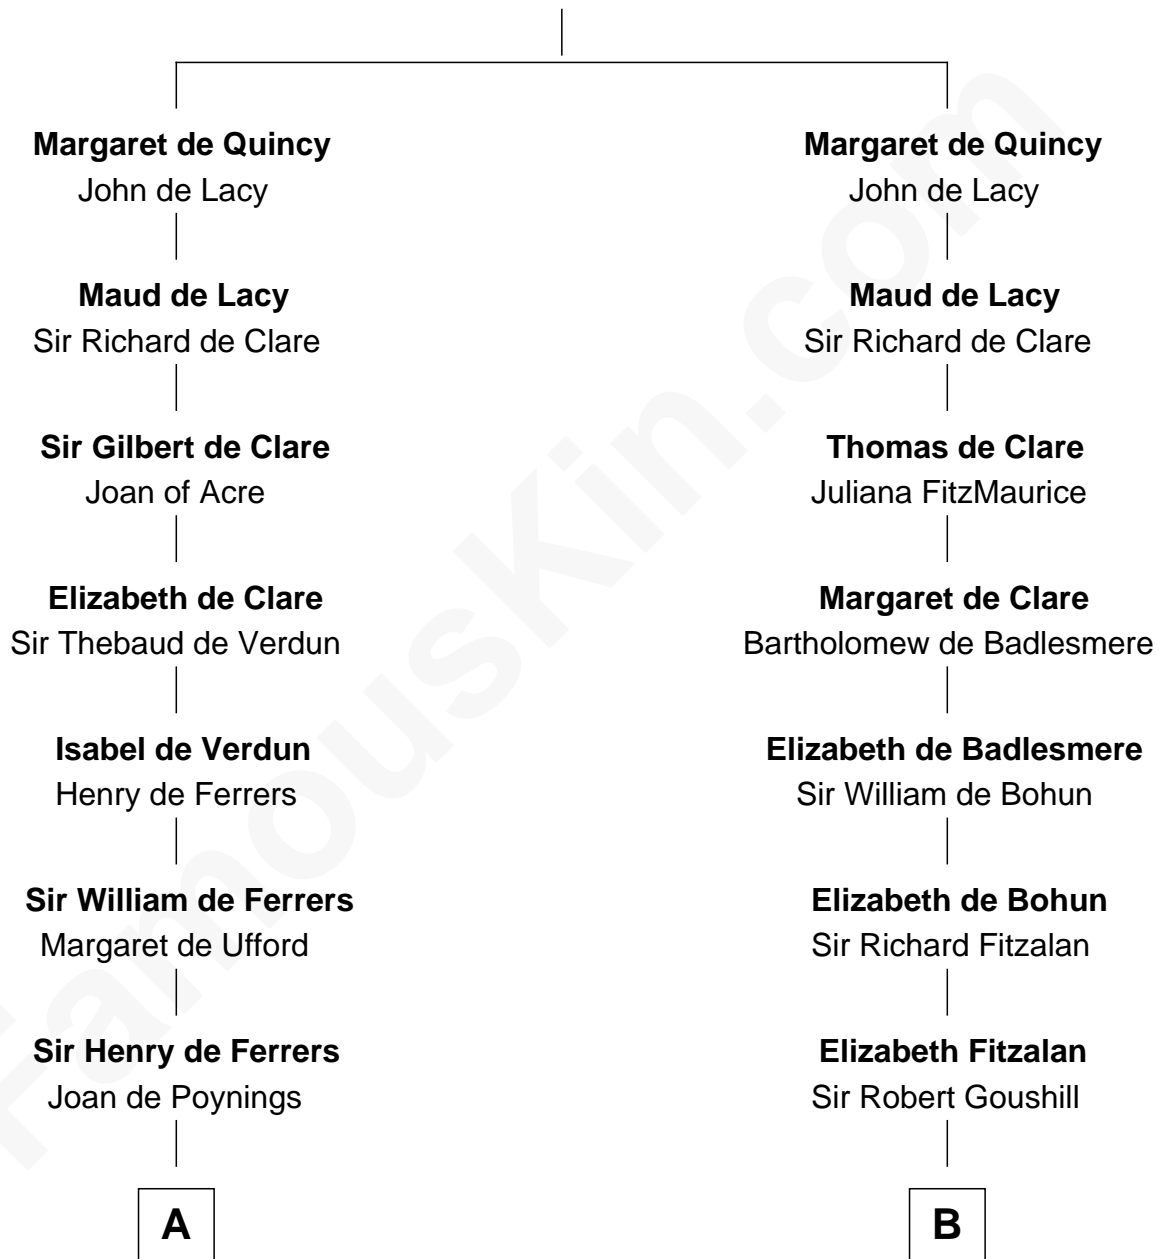

## Relationship Chart of

### Hetty Green

*"The Witch of Wall Street"*

19th cousin 2 times removed of

### Eli Whitney

*Inventor of the Cotton Gin*

**Sir Robert II de Quincy**

Hawise of Chester

**C**

**Thomas Hicks**

Judith Akin

**Sarah Hicks**