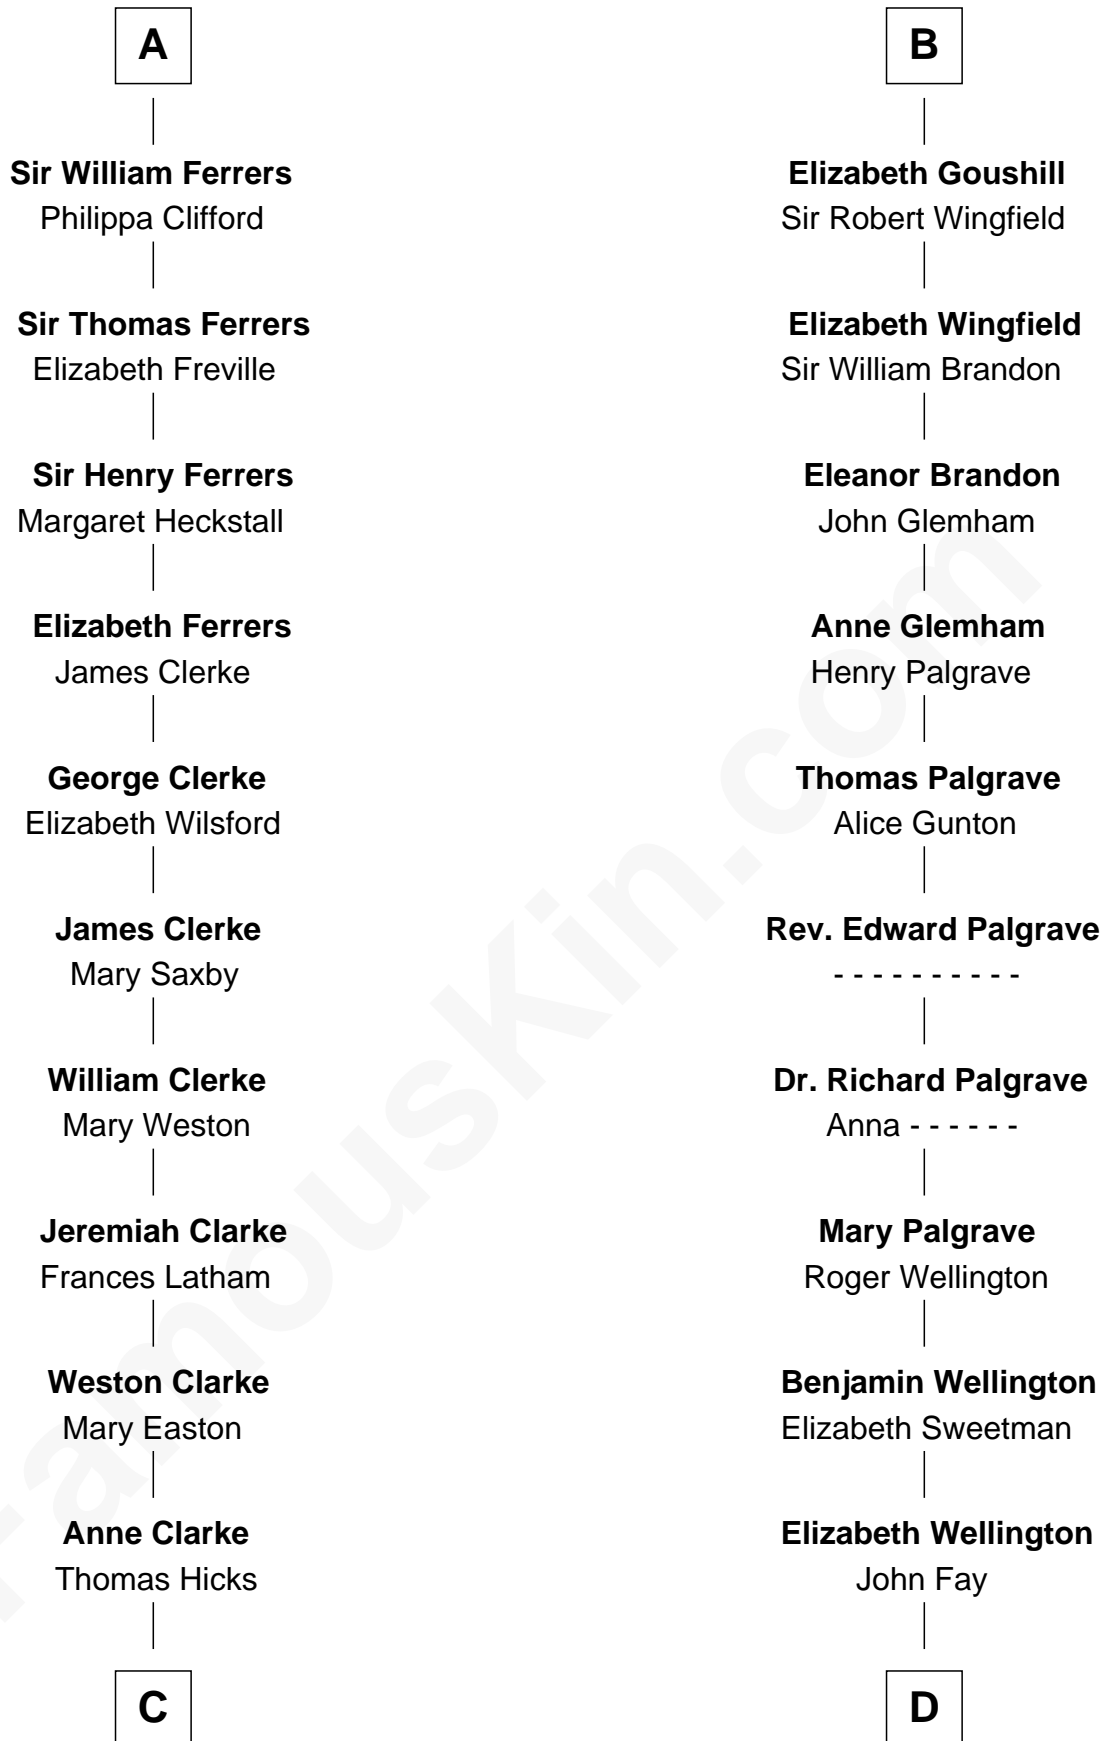

## Relationship Chart of

### Hetty Green

*"The Witch of Wall Street"*

19th cousin 2 times removed of

### Eli Whitney

*Inventor of the Cotton Gin*

**Sir Robert II de Quincy**

Hawise of Chester

**C**

**Thomas Hicks**

Judith Akin

**Sarah Hicks**

Gideon Howland

**Gideon Howland**

Mehitable Howland

**Abby Slocum Howland**

Edward Mott Robinson

**Hetty Green**

*"The Witch of Wall Street"*

**D**