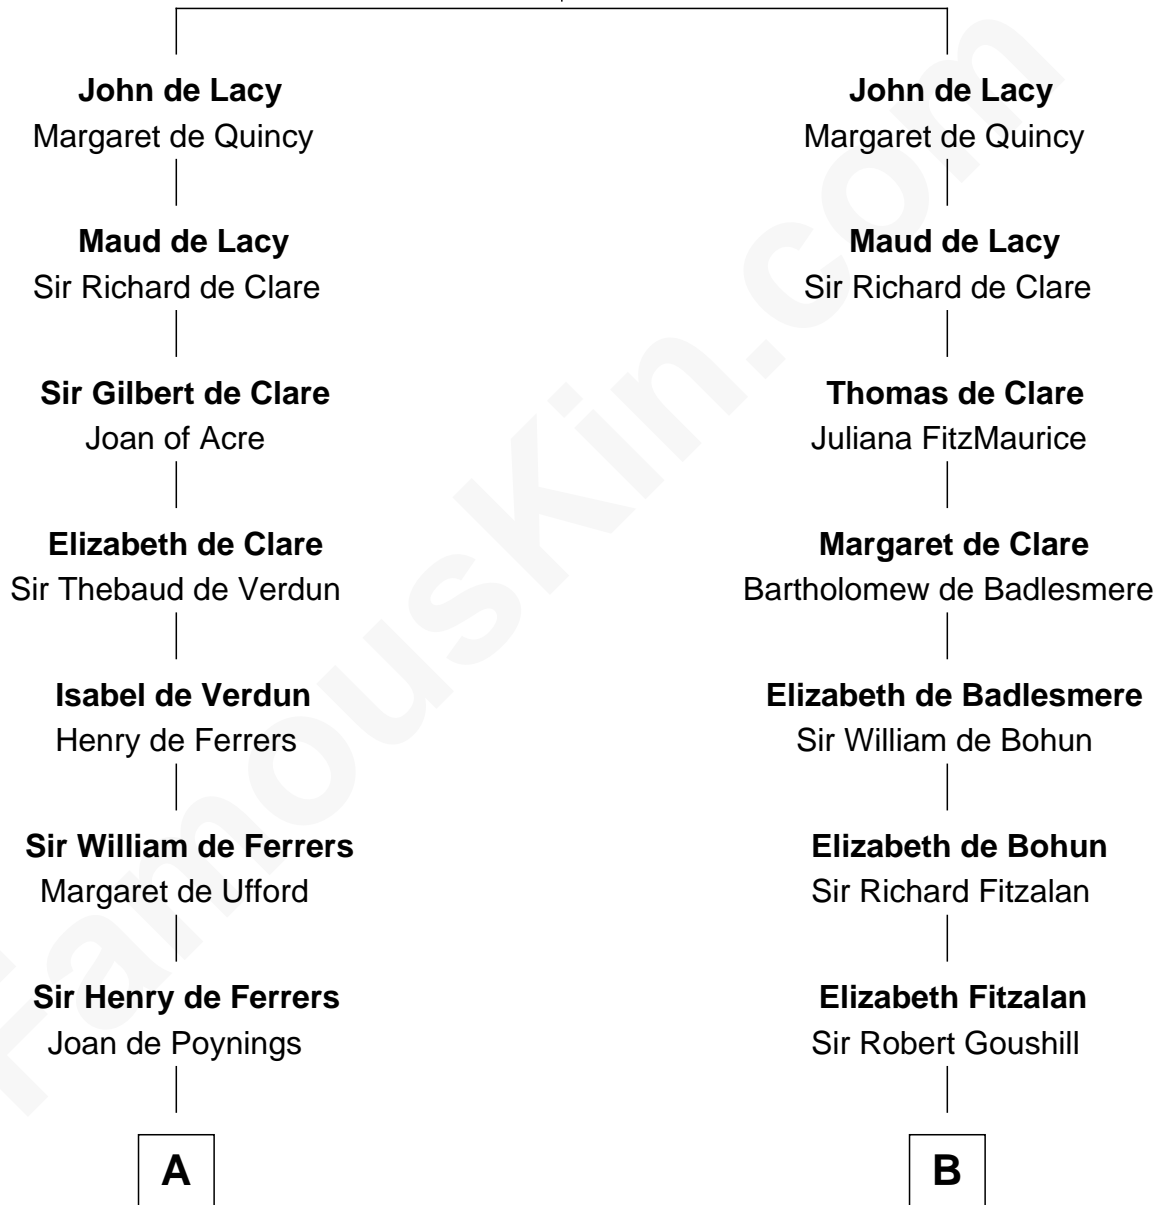

## Relationship Chart of

### Hetty Green

*"The Witch of Wall Street"*

19th cousin 2 times removed of

### Eli Whitney

*Inventor of the Cotton Gin*

**Roger de Lacy**  
Maud de Clere

**C**

**Thomas Hicks**

Judith Akin

**Sarah Hicks**

Gideon Howland