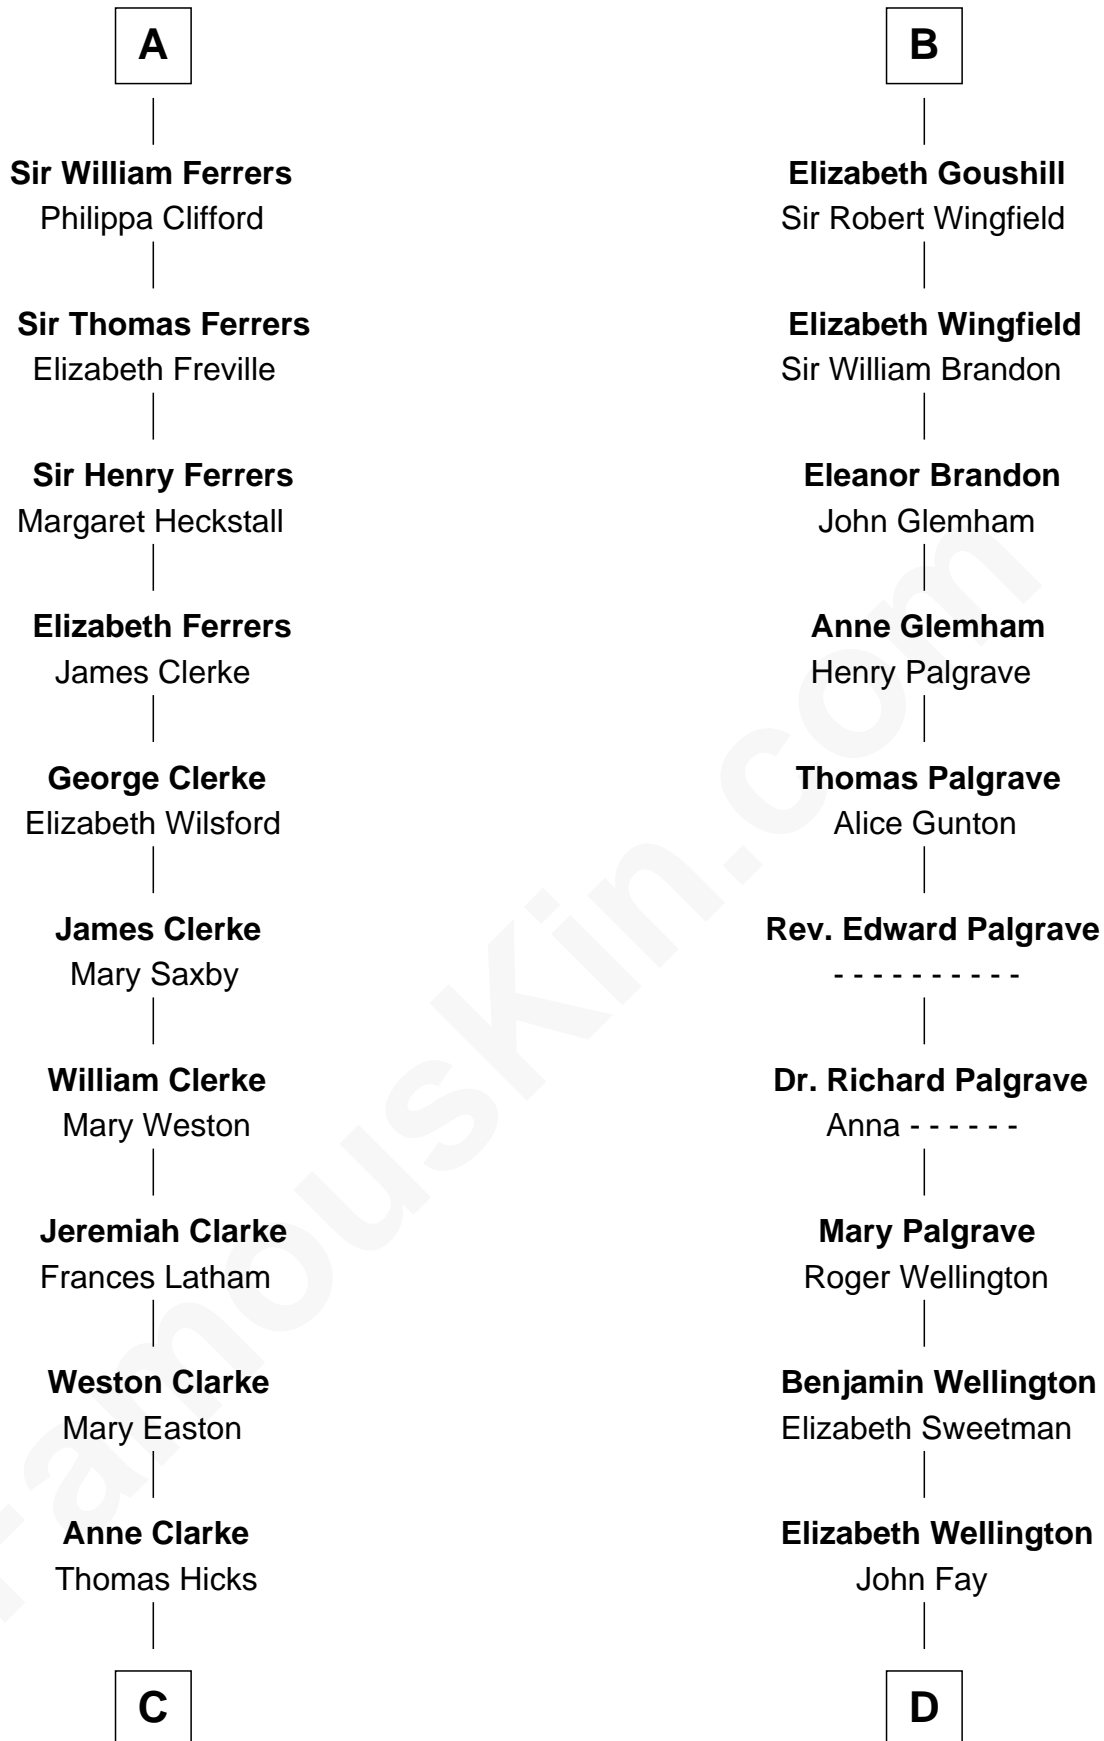

## Relationship Chart of

### Hetty Green

*"The Witch of Wall Street"*

19th cousin 2 times removed of

### Eli Whitney

*Inventor of the Cotton Gin*

**Roger de Lacy**  
Maud de Clere

**C**

**Thomas Hicks**

Judith Akin

**Sarah Hicks**

Gideon Howland

**Gideon Howland**

Mehitable Howland

**Abby Slocum Howland**

Edward Mott Robinson

**Hetty Green**

*"The Witch of Wall Street"*

**D**

**Benjamin Fay**