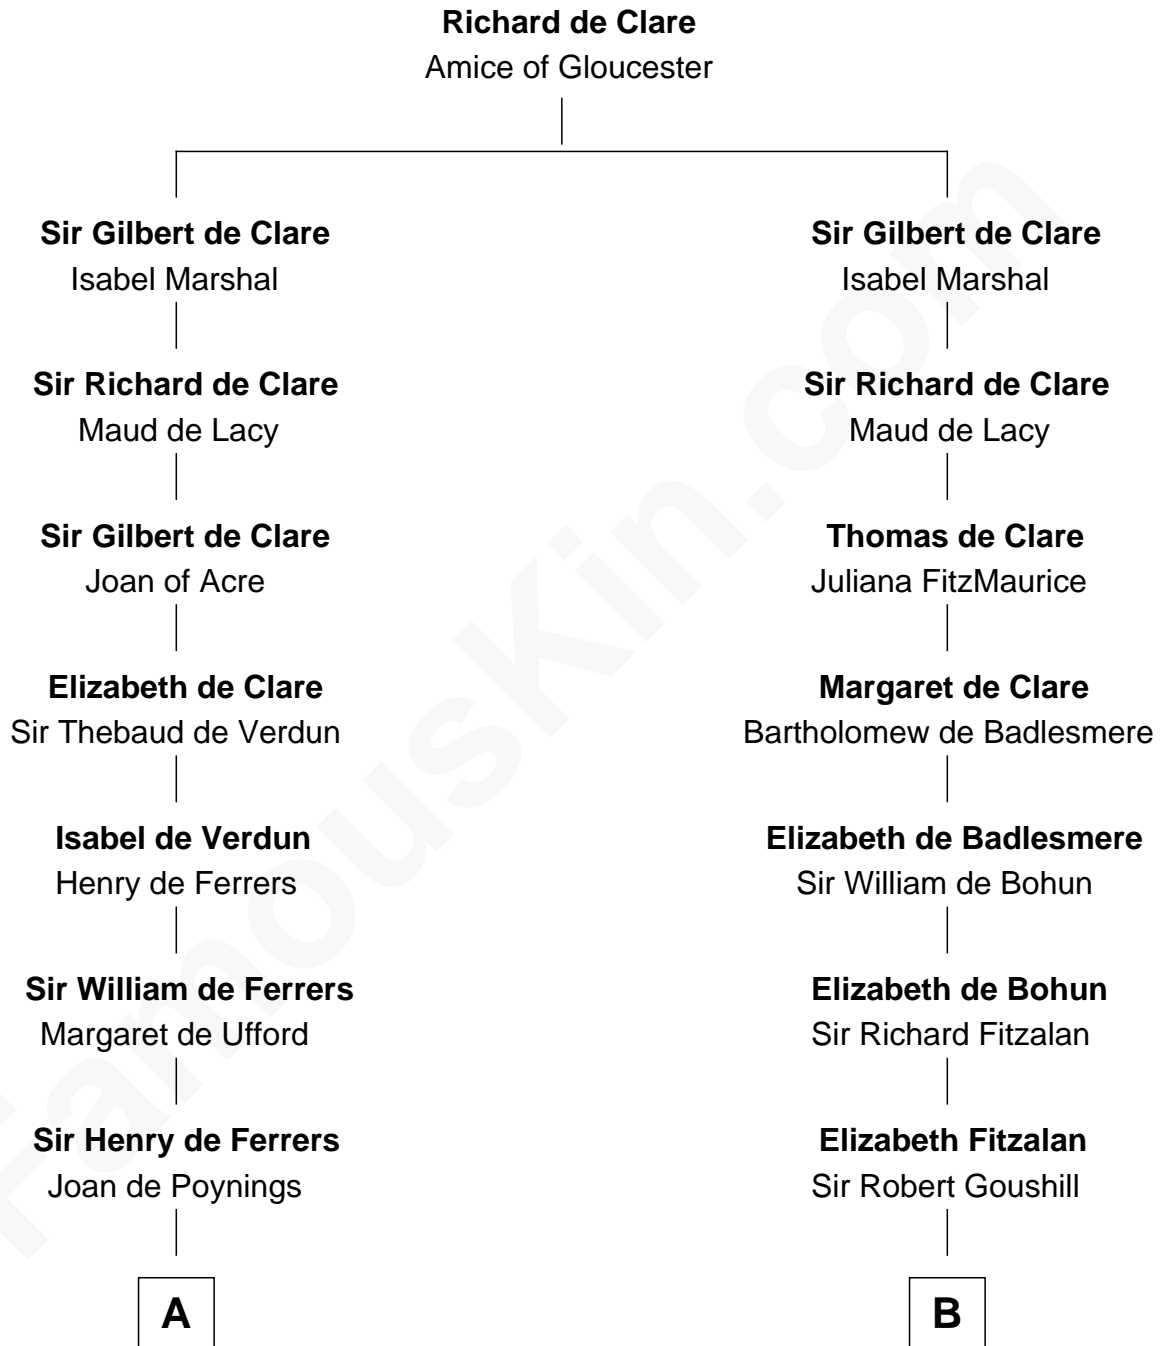

FamousKin.com Relationship Chart of

Hetty Green

"The Witch of Wall Street"

19th cousin 2 times removed of

Eli Whitney

Inventor of the Cotton Gin

C

Thomas Hicks

Judith Akin

Sarah Hicks

Gideon Howland

Gideon Howland

Mehitable Howland

Abby Slocum Howland

Edward Mott Robinson

Hetty Green