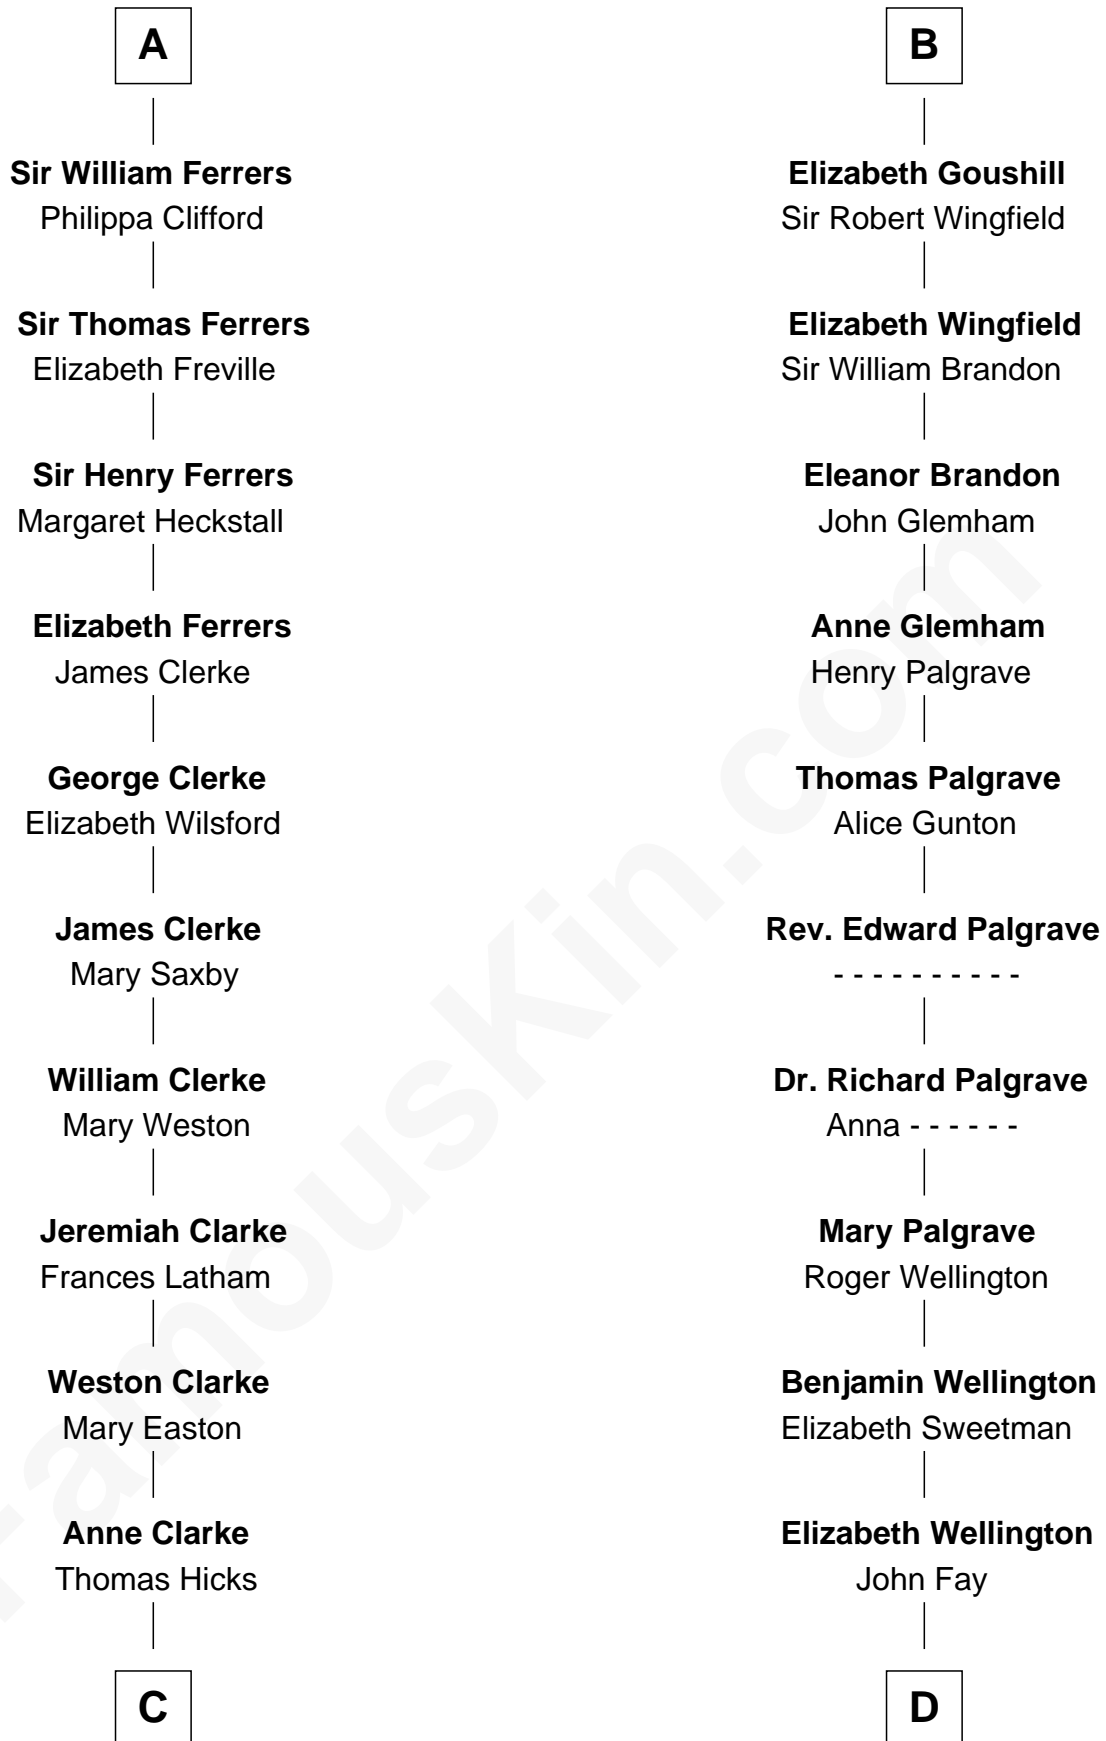

FamousKin.com Relationship Chart of

Hetty Green

"The Witch of Wall Street"

19th cousin 2 times removed of

Eli Whitney

Inventor of the Cotton Gin

C

Thomas Hicks

Judith Akin

Sarah Hicks

Gideon Howland

Gideon Howland

Mehitable Howland

Abby Slocum Howland

Edward Mott Robinson

Hetty Green

"The Witch of Wall Street"

D

Benjamin Fay

Martha Miles

Elizabeth Fay

Eli Whitney

Eli Whitney

Inventor of the Cotton Gin