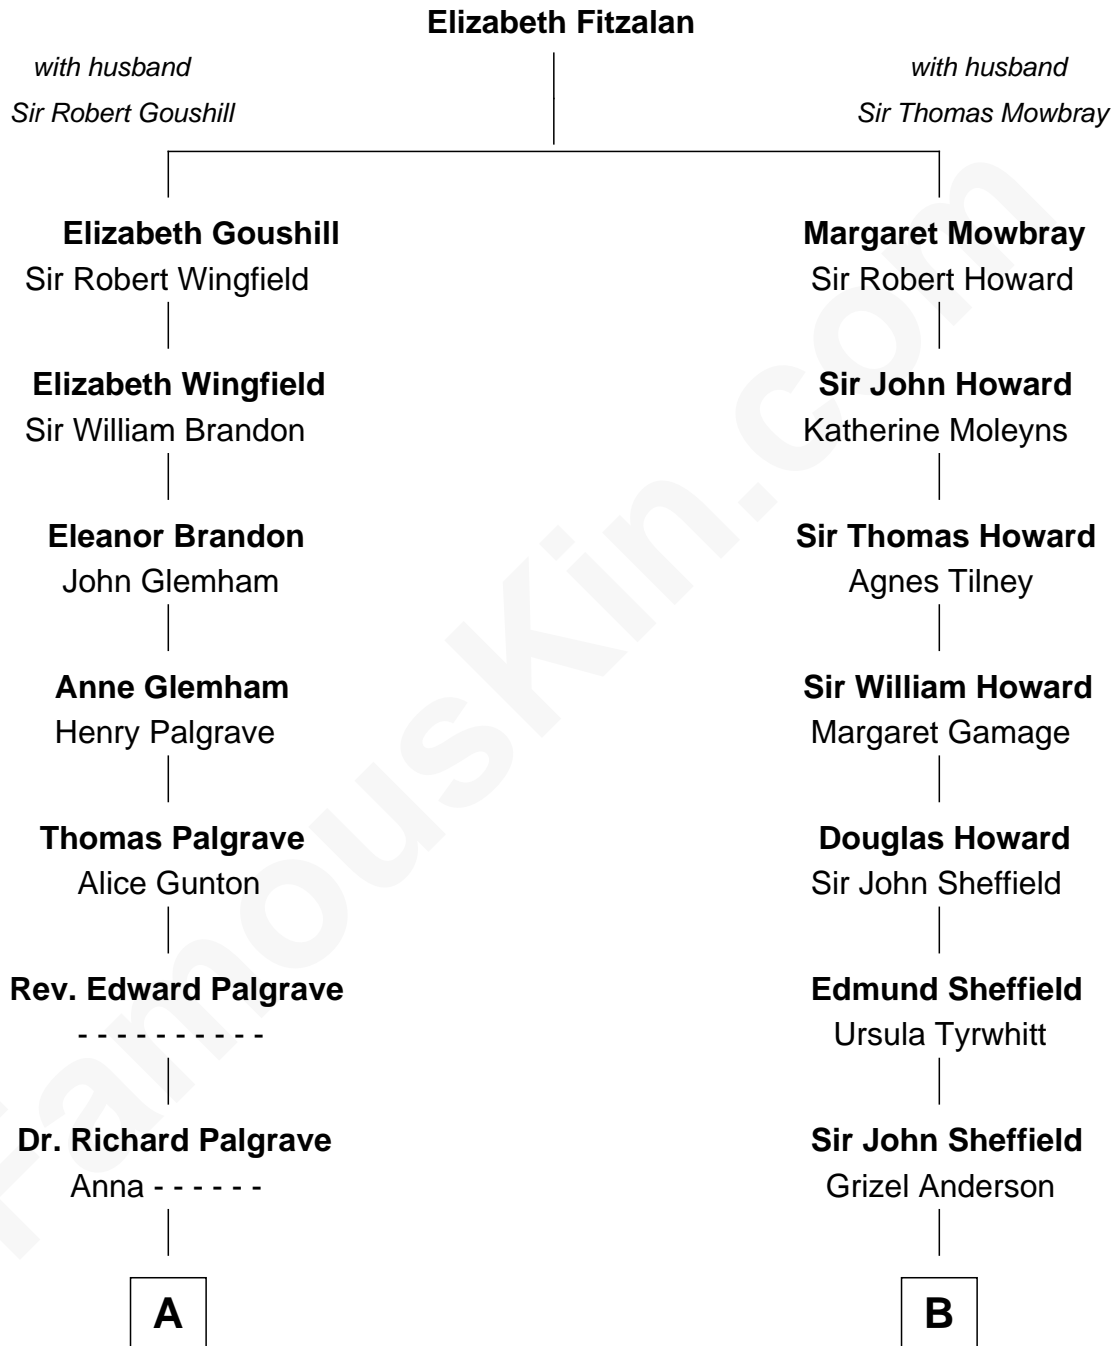

## Relationship Chart of

### Hetty Green

"The Witch of Wall Street"

15th cousin 2 times removed of

**Cara Delevingne**

Fashion Model and Movie Actress

**A**

**Sarah Palgrave**

Dr. John Alcock