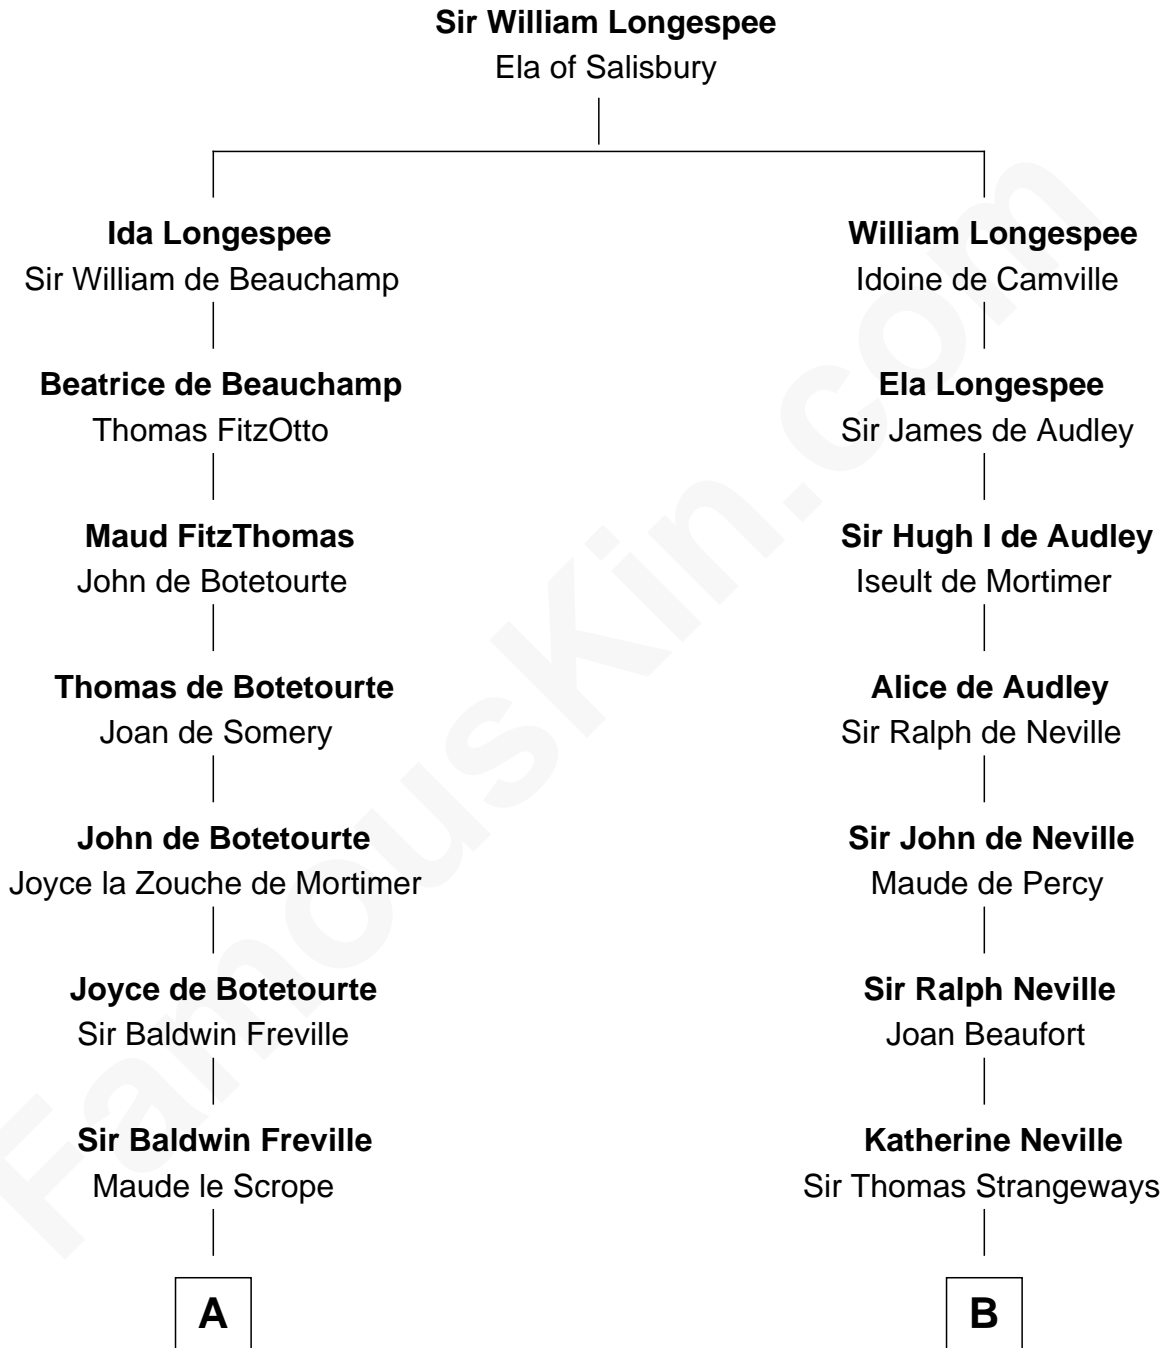

FamousKin.com

Relationship Chart of

Hetty Green

"The Witch of Wall Street"

20th cousin 1 time removed of

Dr. H. H. Holmes

Serial Killer aka "Devil in the White City"

C

Sarah Hicks
Gideon Howland

Gideon Howland
Mehitable Howland

Abby Slocum Howland
Edward Mott Robinson

Hetty Green
"The Witch of Wall Street"

D

Sarah Smith
Edward Scribner Mudgett

Samuel Mudgett
Mary Morrill

Scribner Mudgett
Nancy Prescott

Levi Horton Mudgett
Theodate Page Price

Dr. H. H. Holmes
Serial Killer Dr. H. H. Holmes