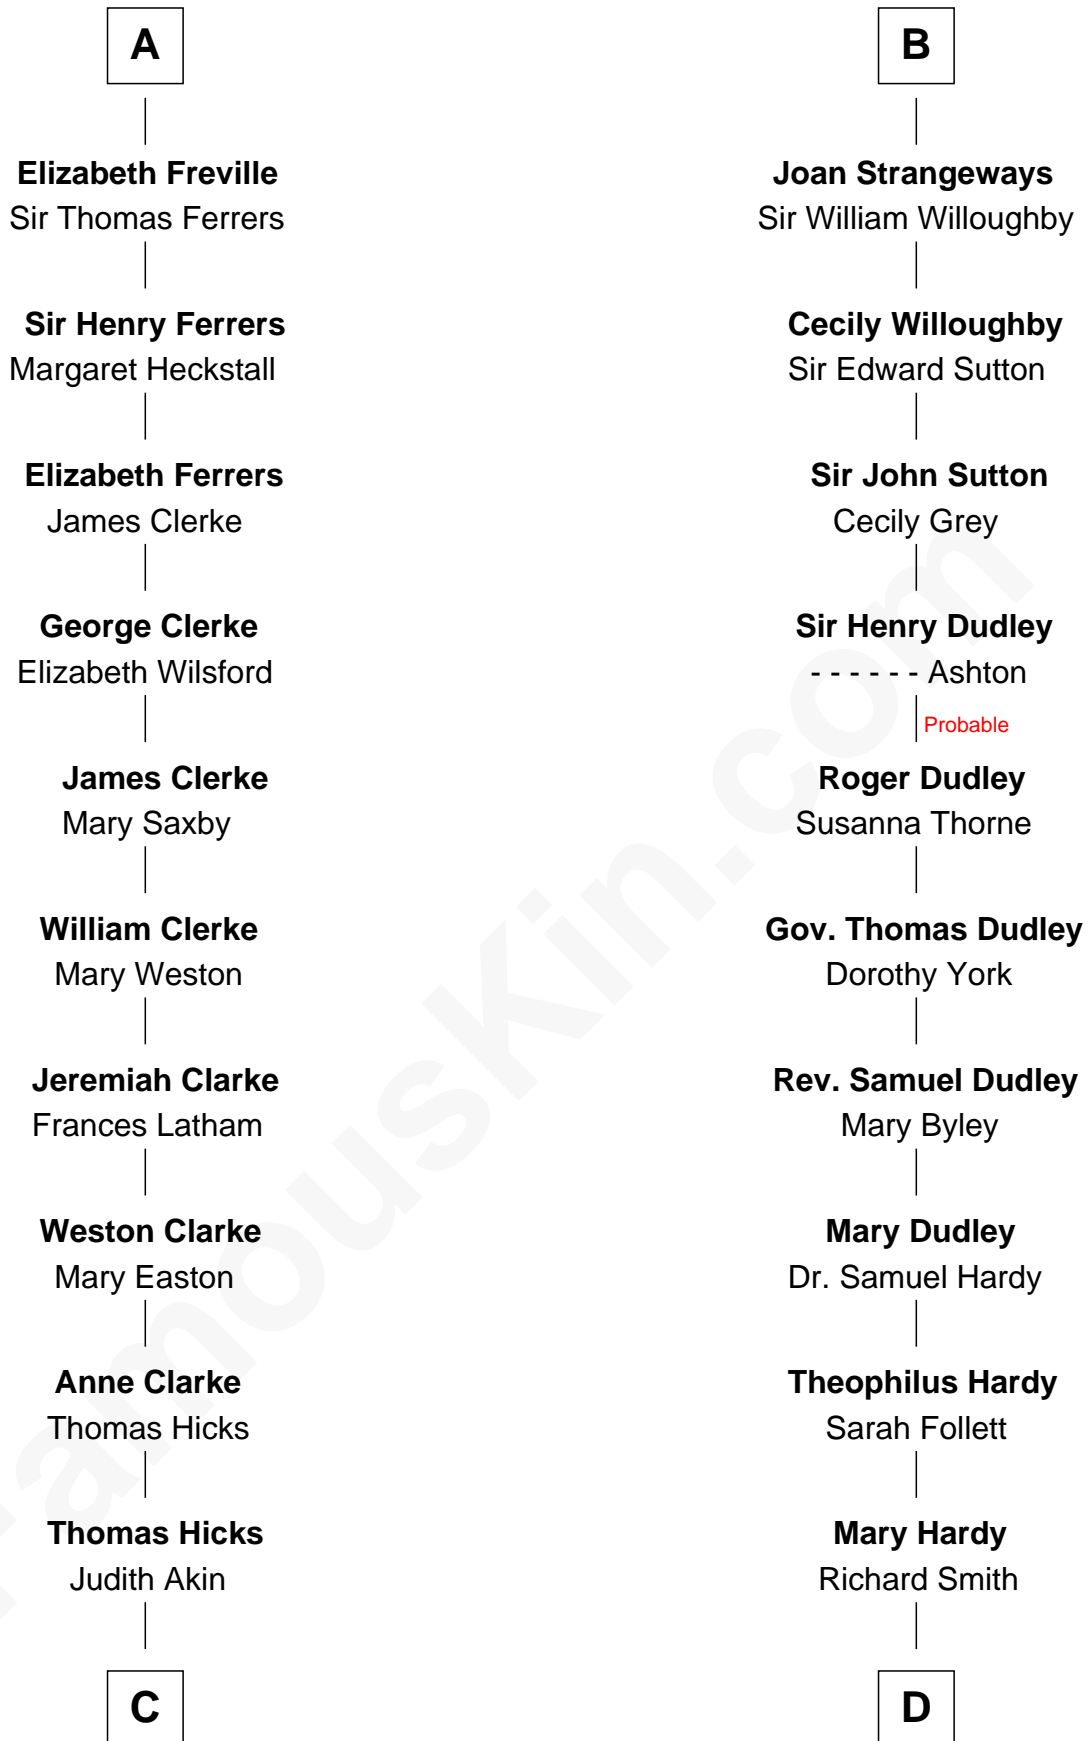

FamousKin.com

Relationship Chart of

Hetty Green

"The Witch of Wall Street"

20th cousin 1 time removed of

Dr. H. H. Holmes

Serial Killer aka "Devil in the White City"

C

Sarah Hicks
Gideon Howland

Gideon Howland
Mehitable Howland

Abby Slocum Howland
Edward Mott Robinson

Hetty Green
"The Witch of Wall Street"

D

Sarah Smith
Edward Scribner Mudgett

Samuel Mudgett
Mary Morrill

Scribner Mudgett
Nancy Prescott

Levi Horton Mudgett
Theodate Page Price

Dr. H. H. Holmes
Serial Killer Dr. H. H. Holmes