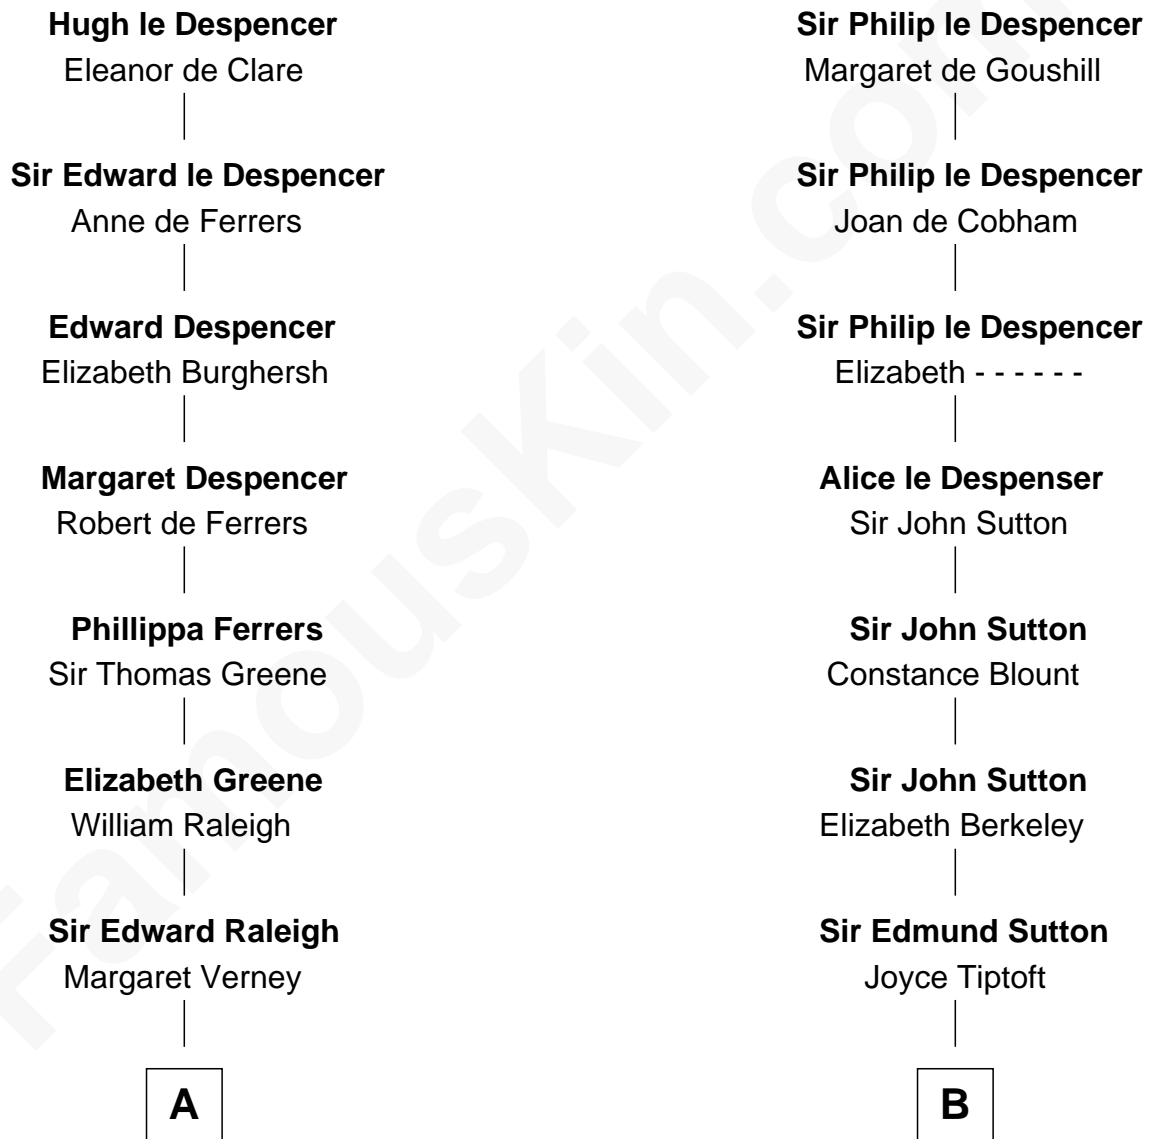

## Relationship Chart of

### Hetty Green

*"The Witch of Wall Street"*

19th cousin 1 time removed of

### Dr. H. H. Holmes

*Serial Killer aka "Devil in the White City"*

**Sir Hugh le Despencer**  
Isabella de Beauchamp

**C**

**Mehitable Howland**

Gideon Howland

**Abby Slocum Howland**

Edward Mott Robinson