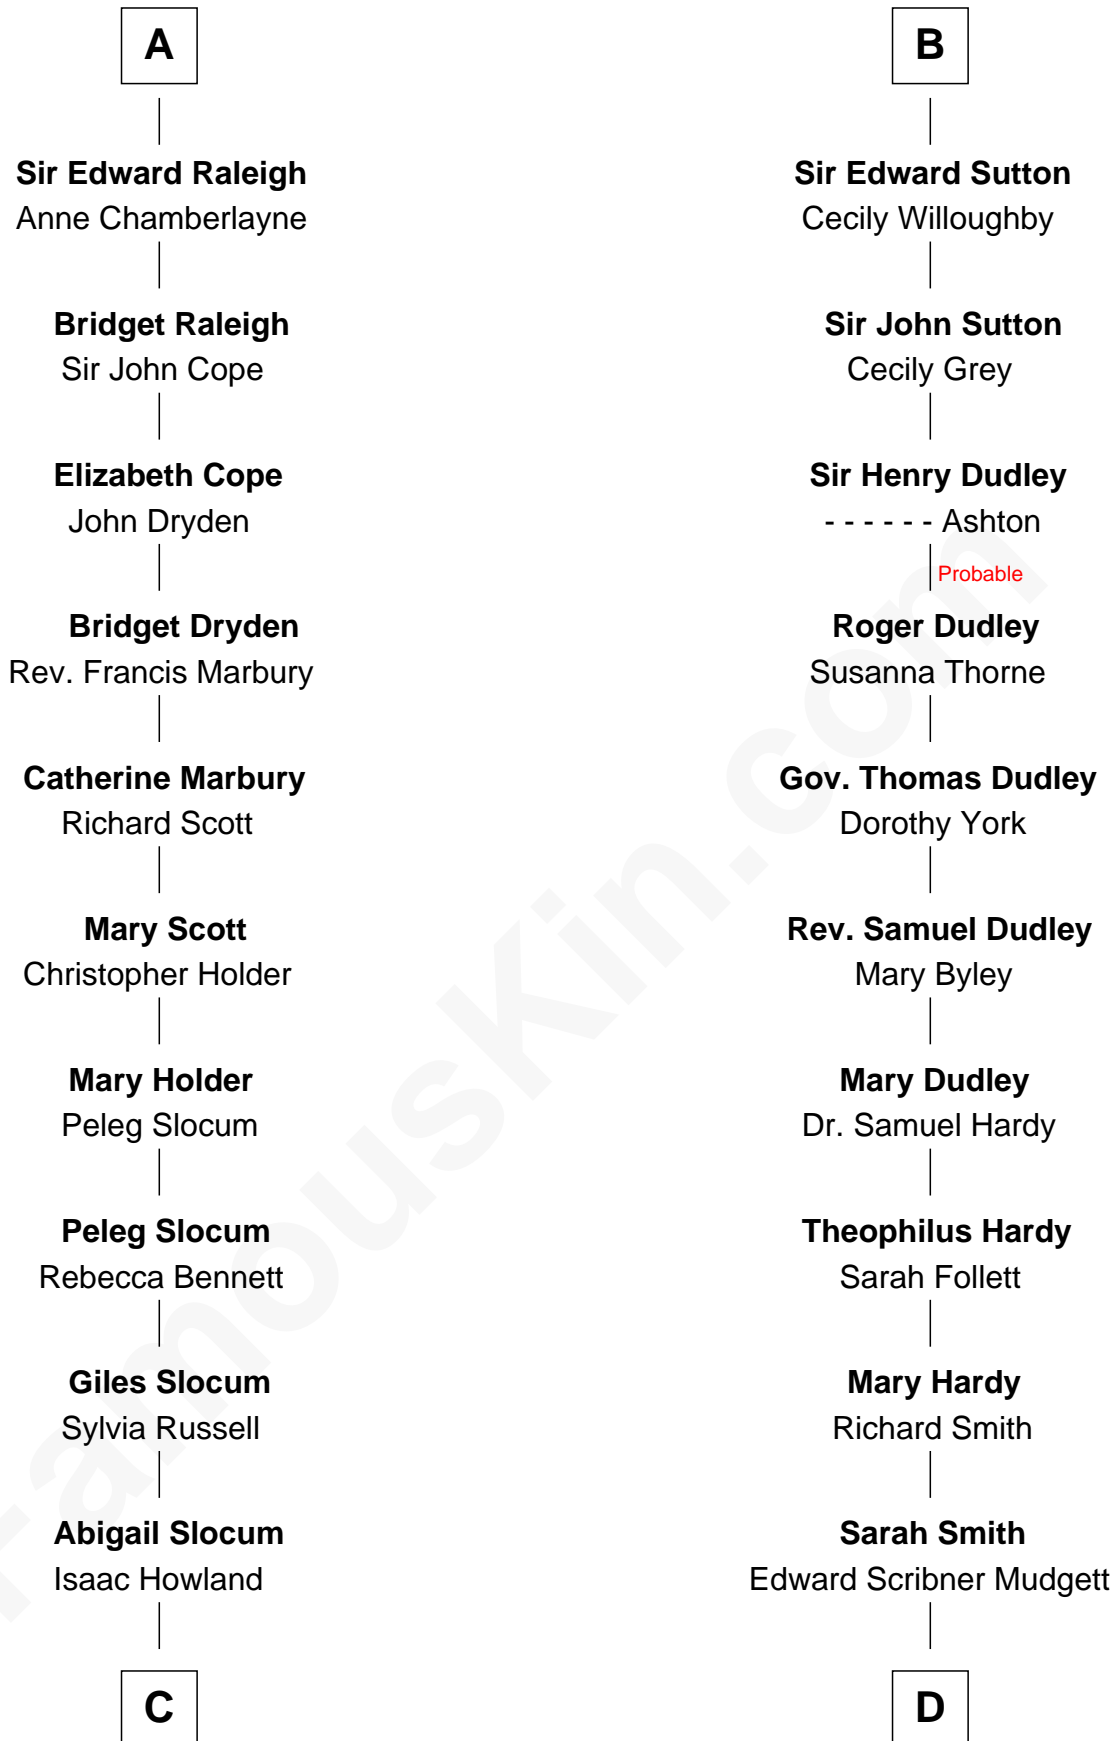

## Relationship Chart of

### Hetty Green

*"The Witch of Wall Street"*

19th cousin 1 time removed of

### Dr. H. H. Holmes

*Serial Killer aka "Devil in the White City"*

**Sir Hugh le Despencer**  
Isabella de Beauchamp

**C**

**Mehitable Howland**

Gideon Howland

**Abby Slocum Howland**

Edward Mott Robinson

**Hetty Green**

*"The Witch of Wall Street"*

**D**

**Samuel Mudgett**

Mary Morrill

**Scribner Mudgett**

Nancy Prescott

**Levi Horton Mudgett**