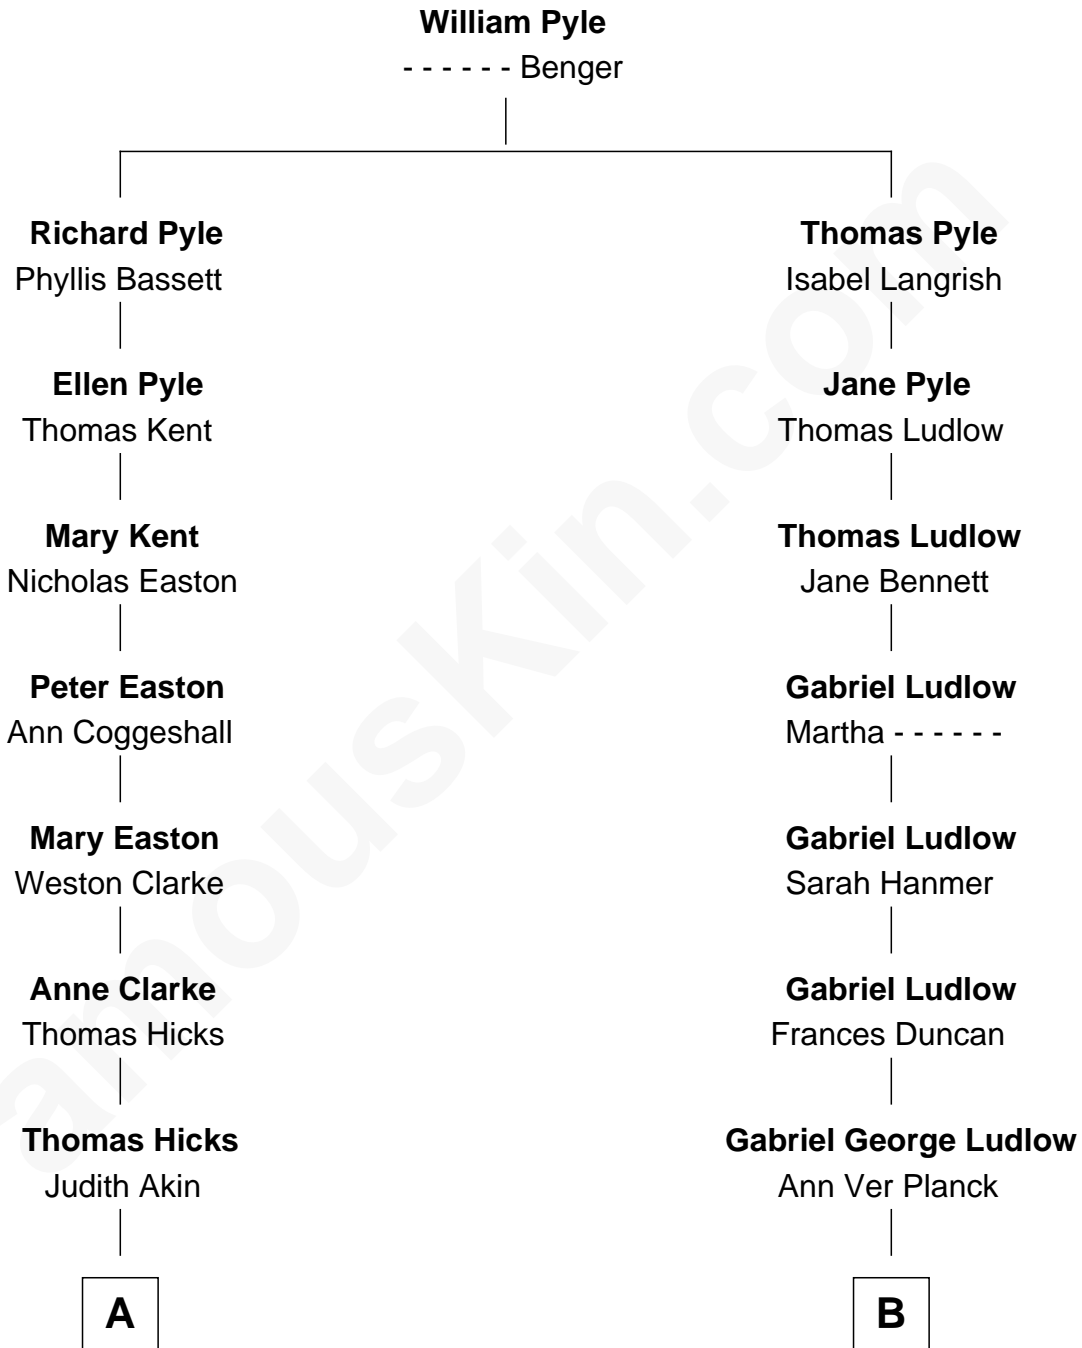

## Relationship Chart of

### Hetty Green

*"The Witch of Wall Street"*

10th cousin 1 time removed of

### Eleanor Roosevelt

*First Lady of President Franklin D. Roosevelt*

**A**

**Sarah Hicks**

Gideon Howland

**Gideon Howland**

Mehitable Howland

**Abby Slocum Howland**

Edward Mott Robinson

**Hetty Green**

*"The Witch of Wall Street"*

**B**

**Gabriel Ver Planck Ludlow**

Elizabeth A. Hunter

**Dr. Edward Hunter Ludlow**

Elizabeth Livingston