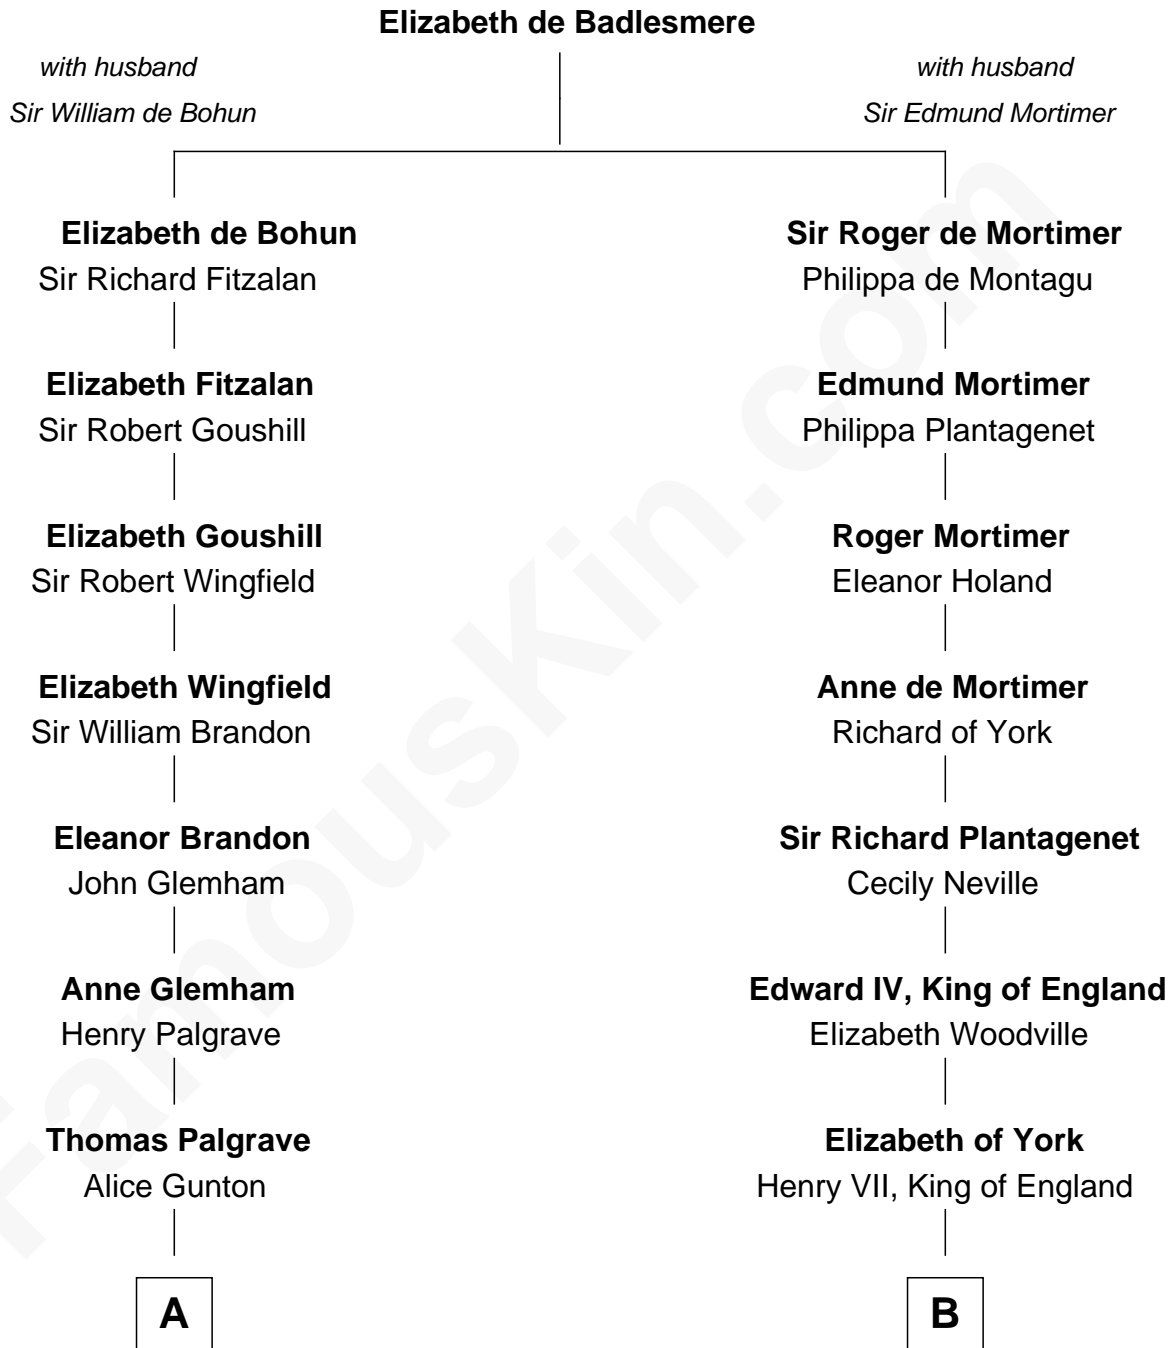

Eleanor Roosevelt

First Lady of President Franklin D. Roosevelt