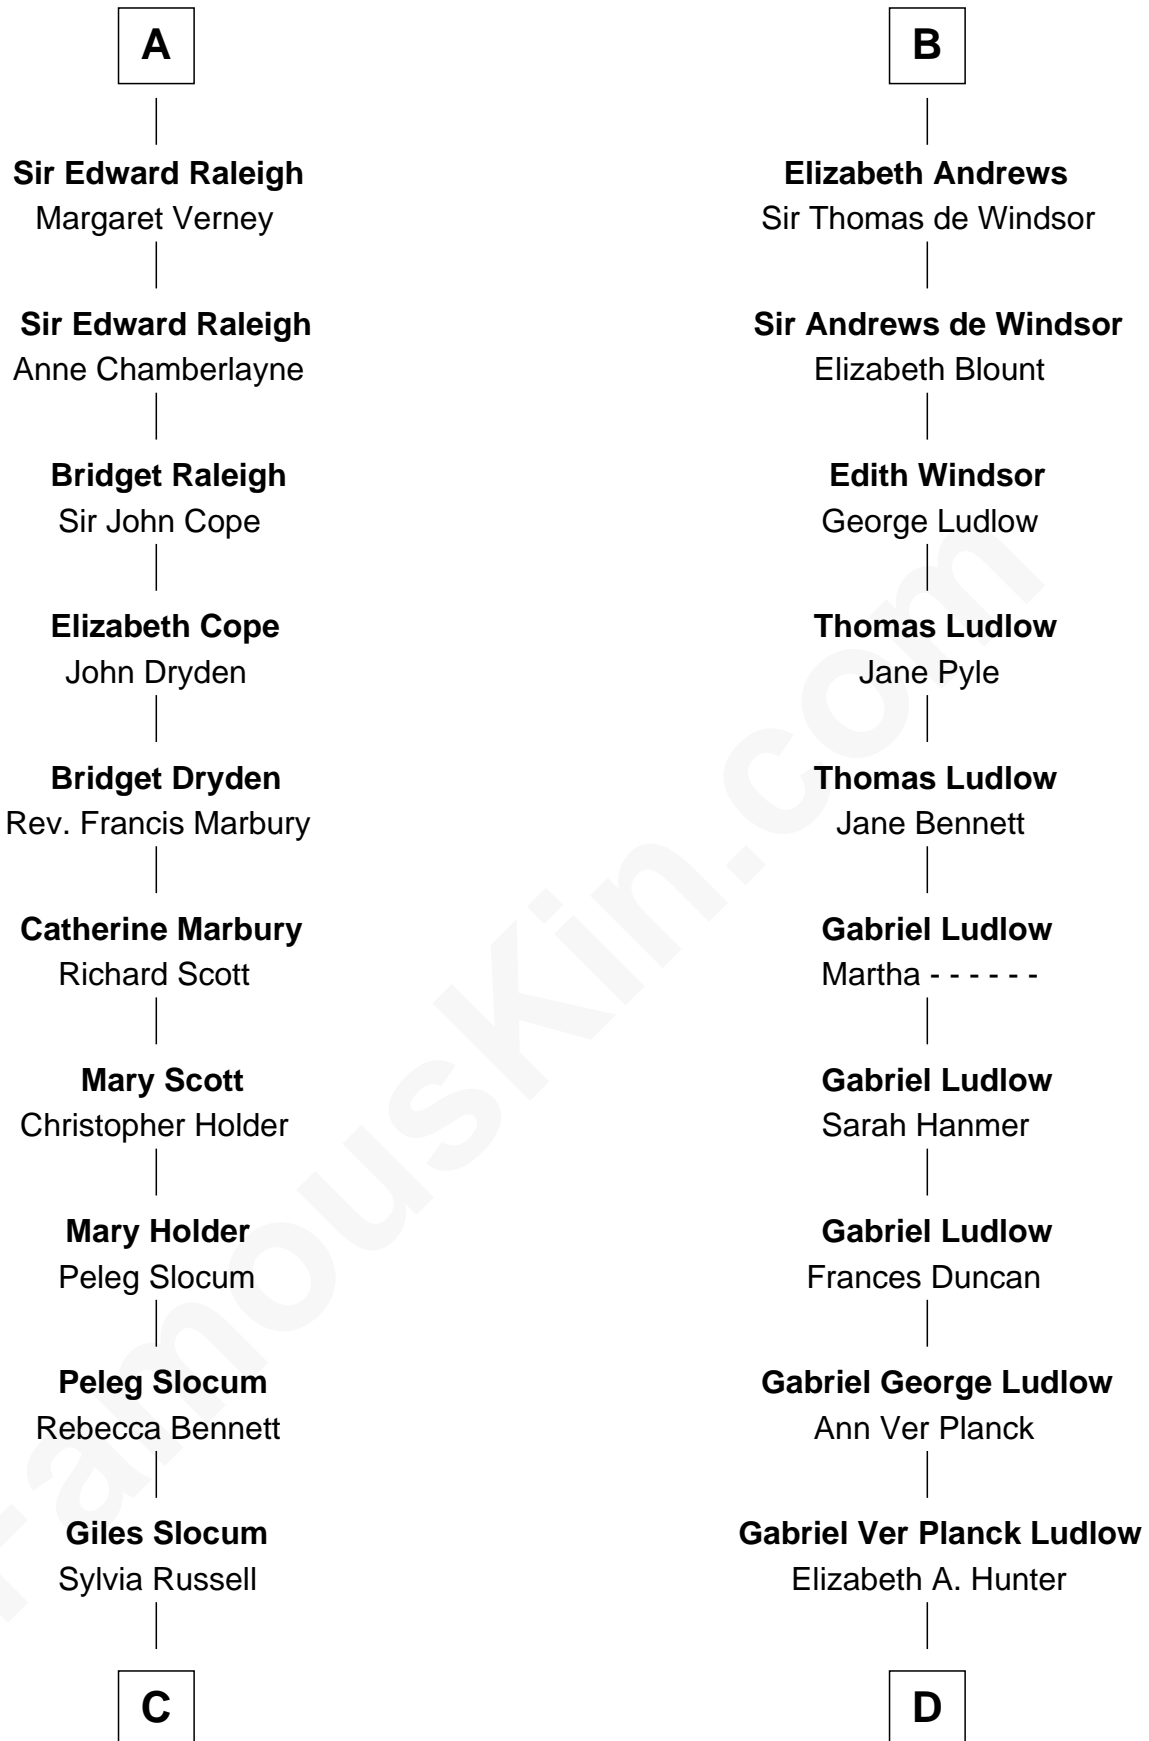

# FamousKin.com Relationship Chart of

**Hetty Green**

*"The Witch of Wall Street"*

20th cousin of

**Eleanor Roosevelt**

*First Lady of President Franklin D. Roosevelt*

**Sir Hugh le Despencer**

Aveline Basset

Catherine de Beaumont

**Elizabeth Luttrell**

John Stratton

**Elizabeth Stratton**

John Andrews

**B**

**C**

**Abigail Slocum**

Isaac Howland

**Mehitable Howland**

Gideon Howland

**Abby Slocum Howland**

Edward Mott Robinson

**Hetty Green**

*"The Witch of Wall Street"*

**D**

**Dr. Edward Hunter Ludlow**

Elizabeth Livingston

**Mary Livingston Ludlow**

Valentine Gill Hall

**Anna Rebecca Hall**

Elliott Roosevelt

**Eleanor Roosevelt**

*First Lady of Franklin Roosevelt*