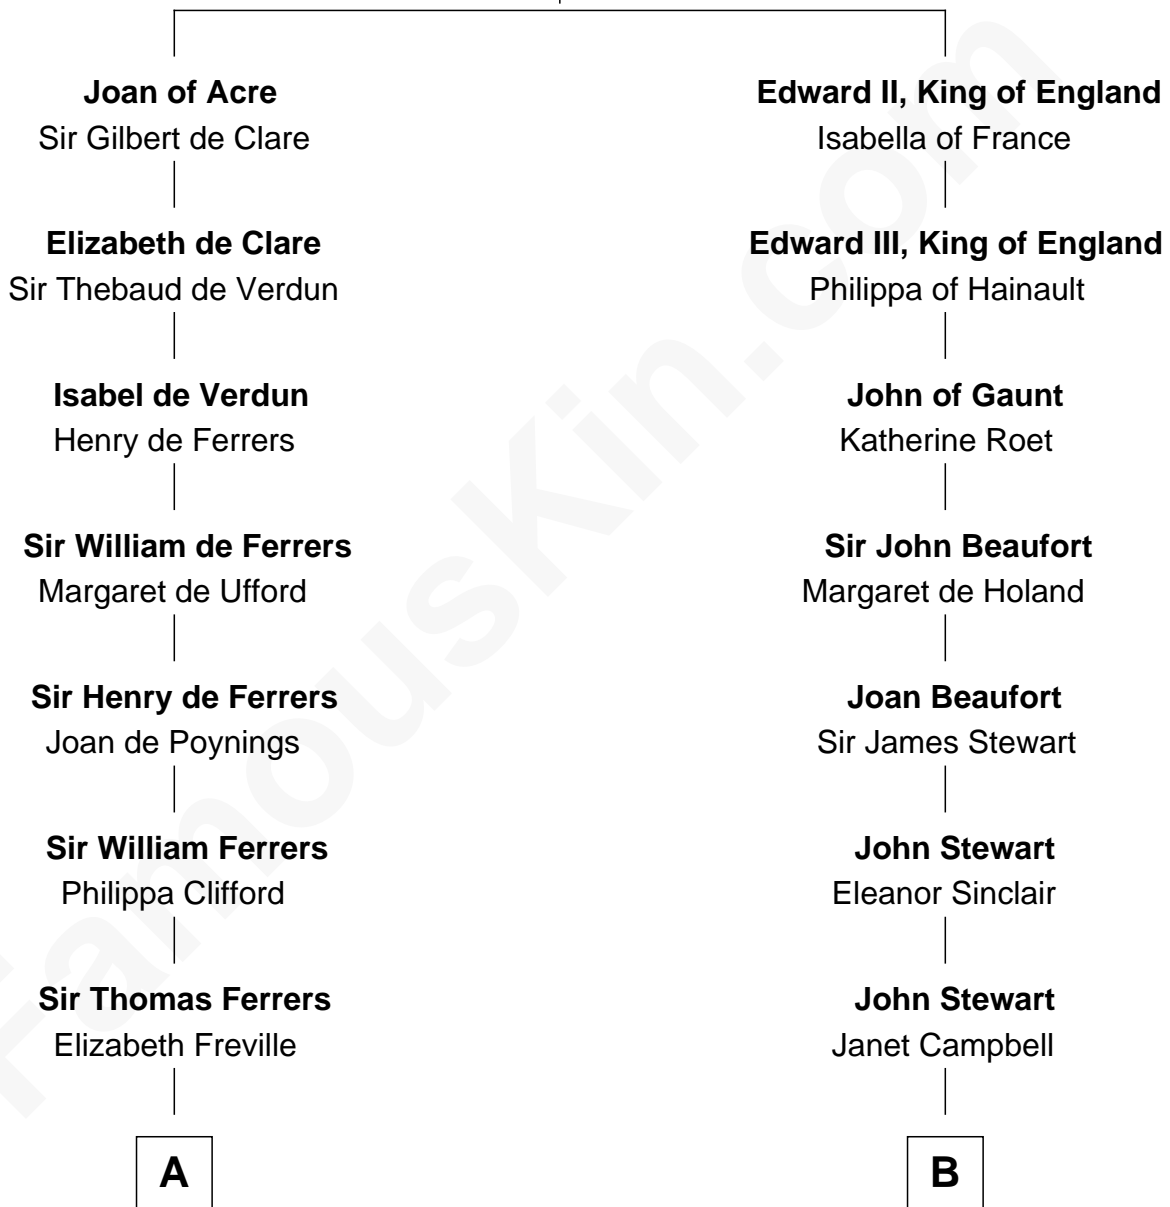

FamousKin.com

Relationship Chart of

Hetty Green

"The Witch of Wall Street"

18th cousin 1 time removed of

Theodore Roosevelt

26th U.S. President

King Edward I
Eleanor of Castile

C

Gideon Howland
Mehitable Howland

Abby Slocum Howland
Edward Mott Robinson

Hetty Green
"The Witch of Wall Street"

D

Martha Bulloch
Theodore Roosevelt

Theodore Roosevelt
26th U.S. President

FamousKin.com