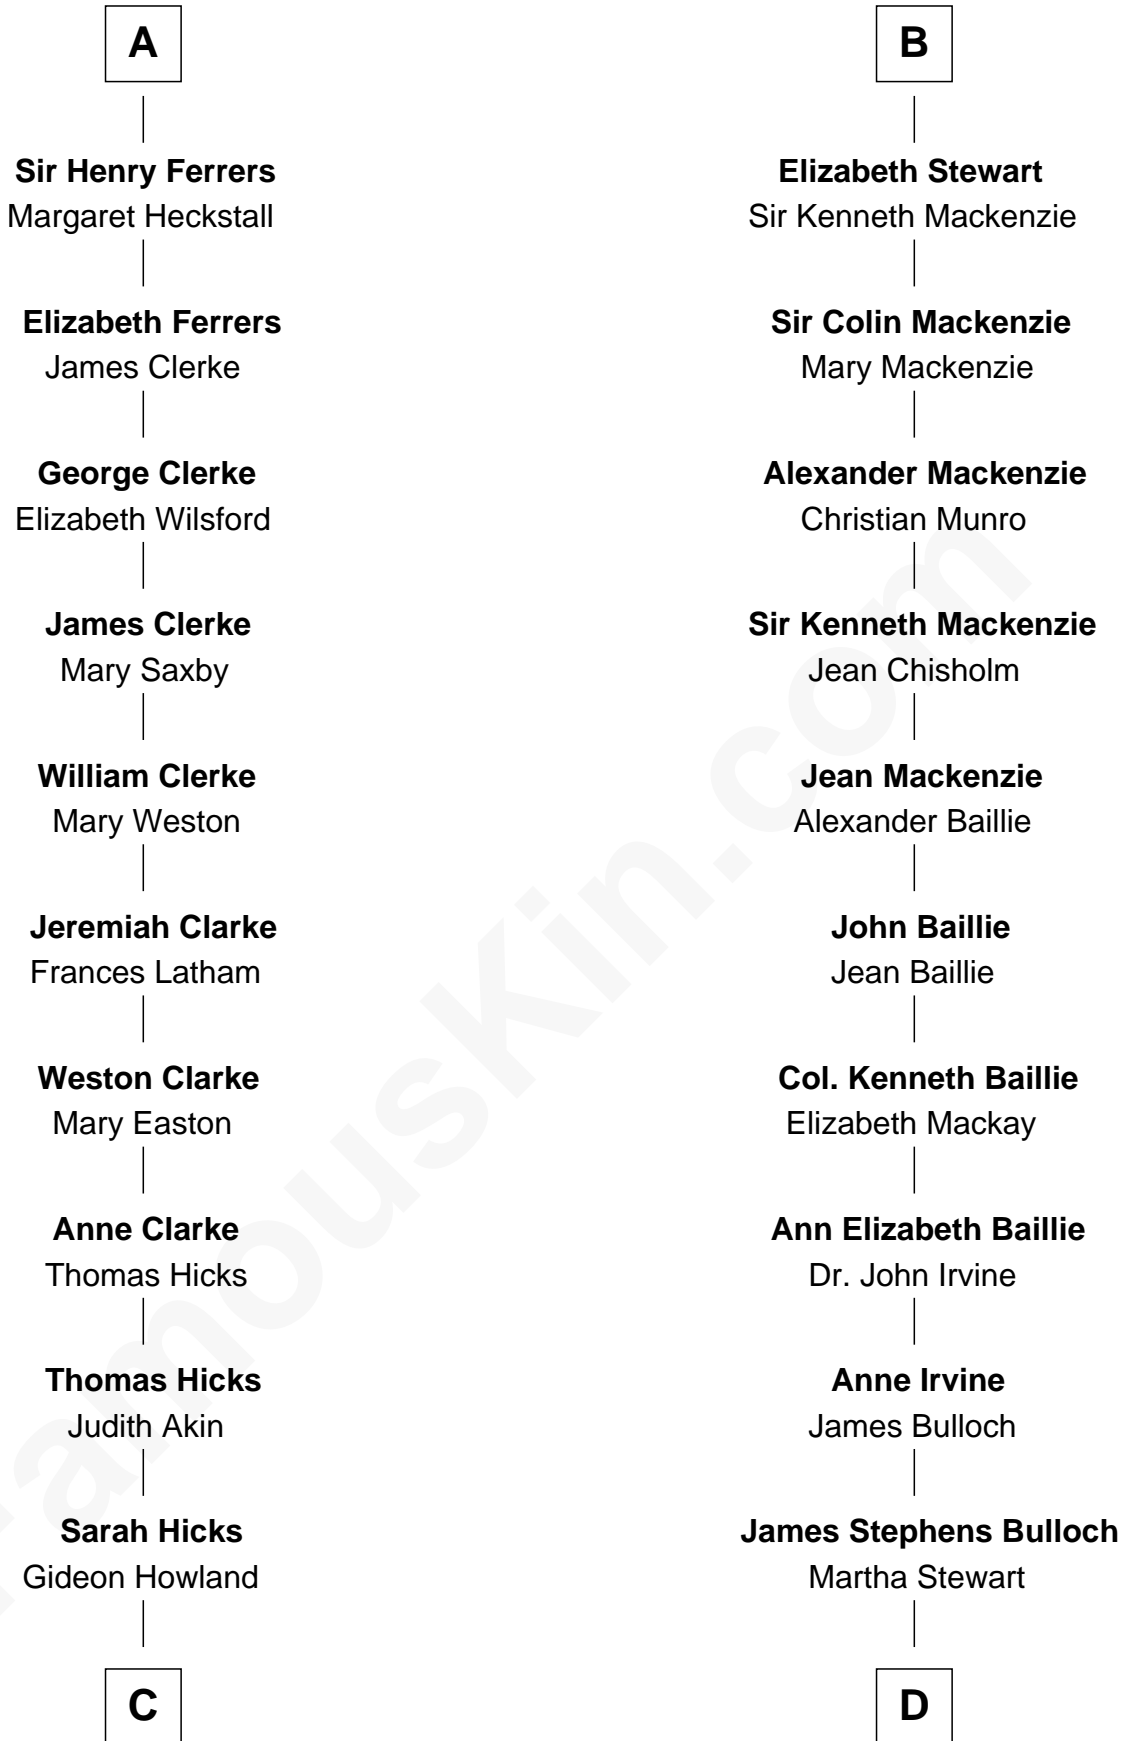

FamousKin.com

Relationship Chart of

Hetty Green

"The Witch of Wall Street"

18th cousin 1 time removed of

Theodore Roosevelt

26th U.S. President

King Edward I
Eleanor of Castile

C

Gideon Howland
Mehitable Howland

Abby Slocum Howland
Edward Mott Robinson

Hetty Green
"The Witch of Wall Street"

D

Martha Bulloch
Theodore Roosevelt

Theodore Roosevelt
26th U.S. President

FamousKin.com