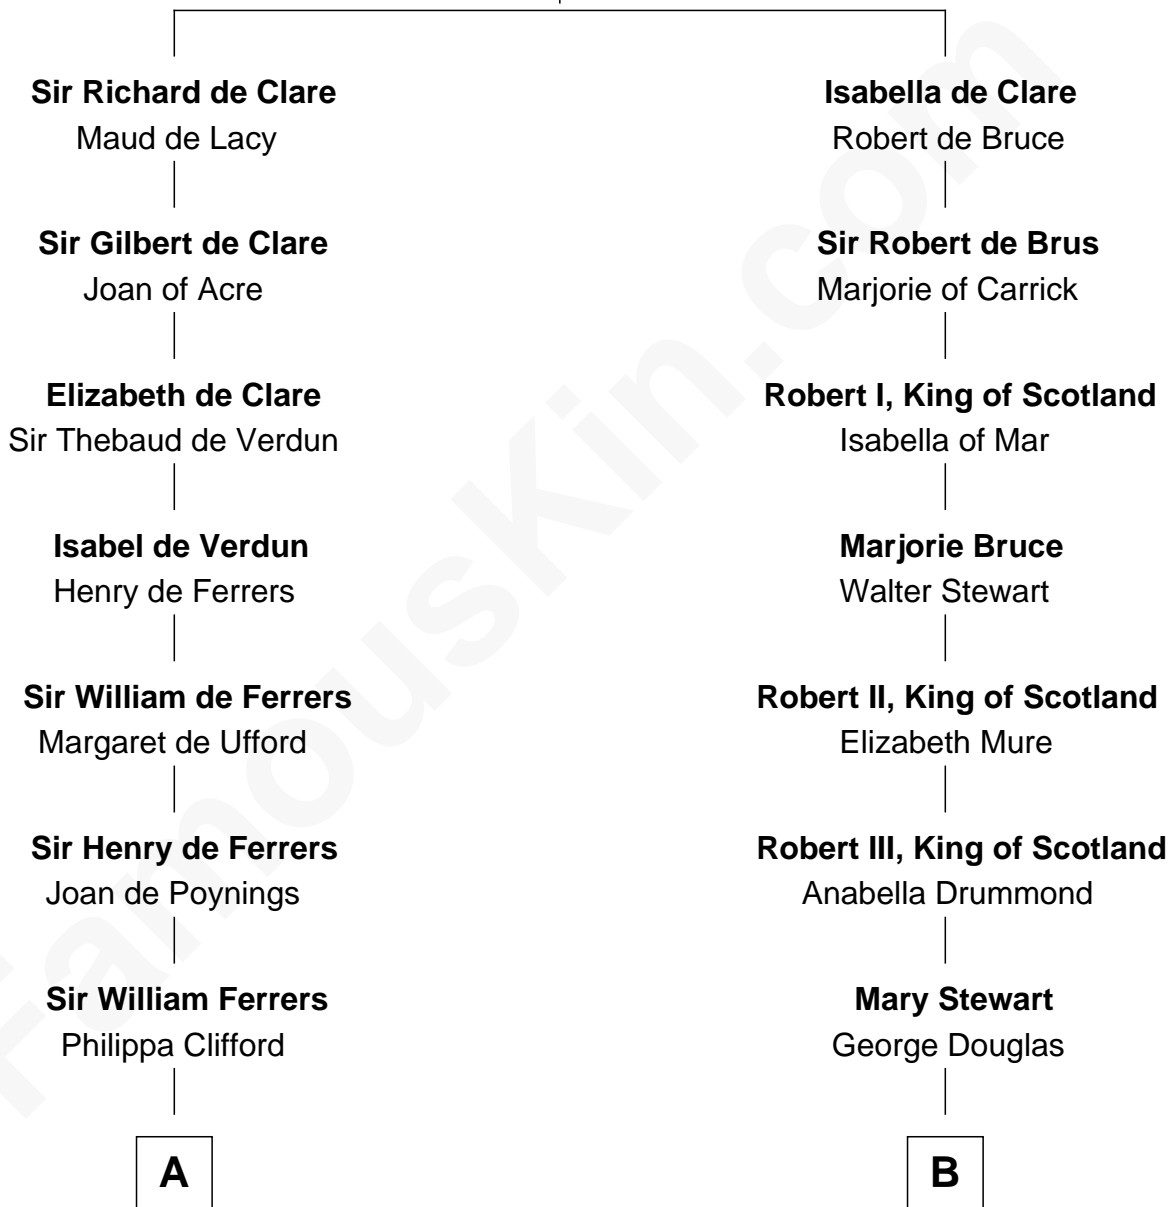

FamousKin.com Relationship Chart of

Hetty Green

"The Witch of Wall Street"

20th cousin of

Theodore Roosevelt

26th U.S. President

Gilbert de Clare

Isabel Marshal

C

Sarah Hicks
Gideon Howland

Gideon Howland
Mehitable Howland

Abby Slocum Howland
Edward Mott Robinson

Hetty Green
"The Witch of Wall Street"

D

Anne Irvine
James Bulloch

James Stephens Bulloch
Martha Stewart

Martha Bulloch
Theodore Roosevelt

Theodore Roosevelt
26th U.S. President

FamousKin.com