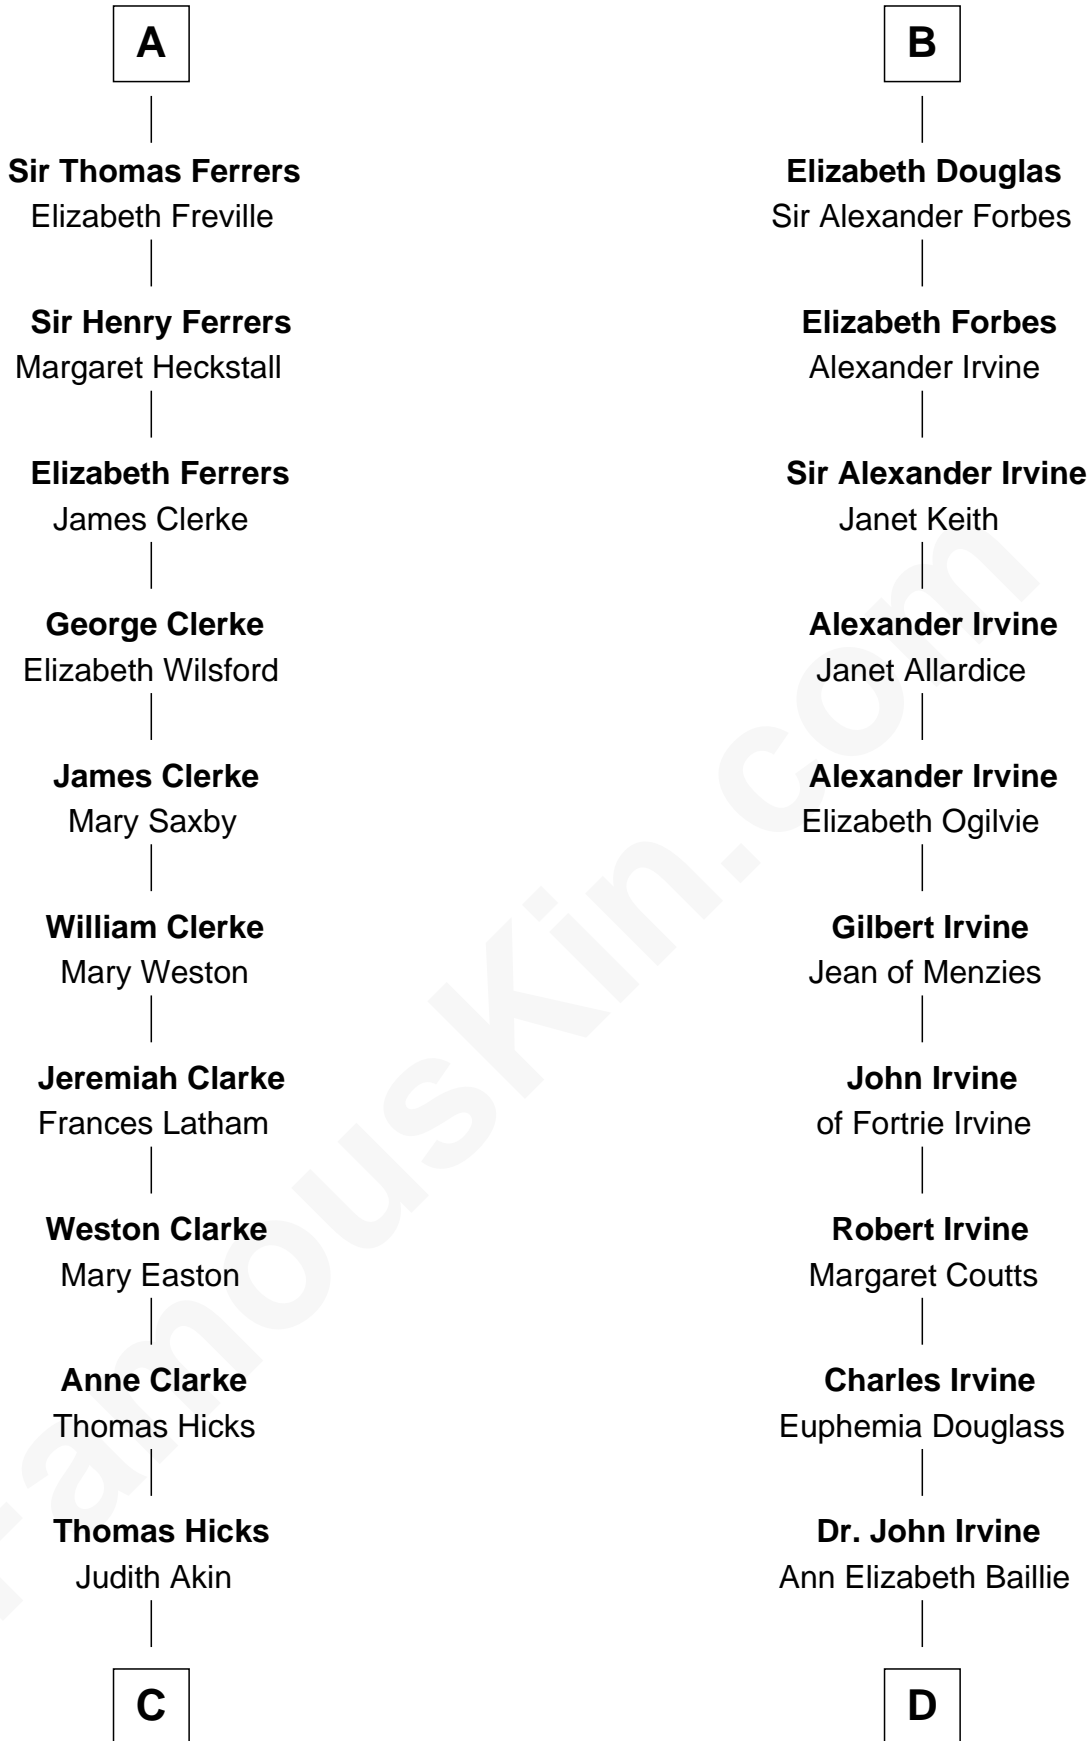

FamousKin.com Relationship Chart of

Hetty Green

"The Witch of Wall Street"

20th cousin of

Theodore Roosevelt

26th U.S. President

Gilbert de Clare

Isabel Marshal

C

Sarah Hicks
Gideon Howland

Gideon Howland
Mehitable Howland

Abby Slocum Howland
Edward Mott Robinson

Hetty Green
"The Witch of Wall Street"

D

Anne Irvine
James Bulloch

James Stephens Bulloch
Martha Stewart

Martha Bulloch
Theodore Roosevelt

Theodore Roosevelt
26th U.S. President

FamousKin.com