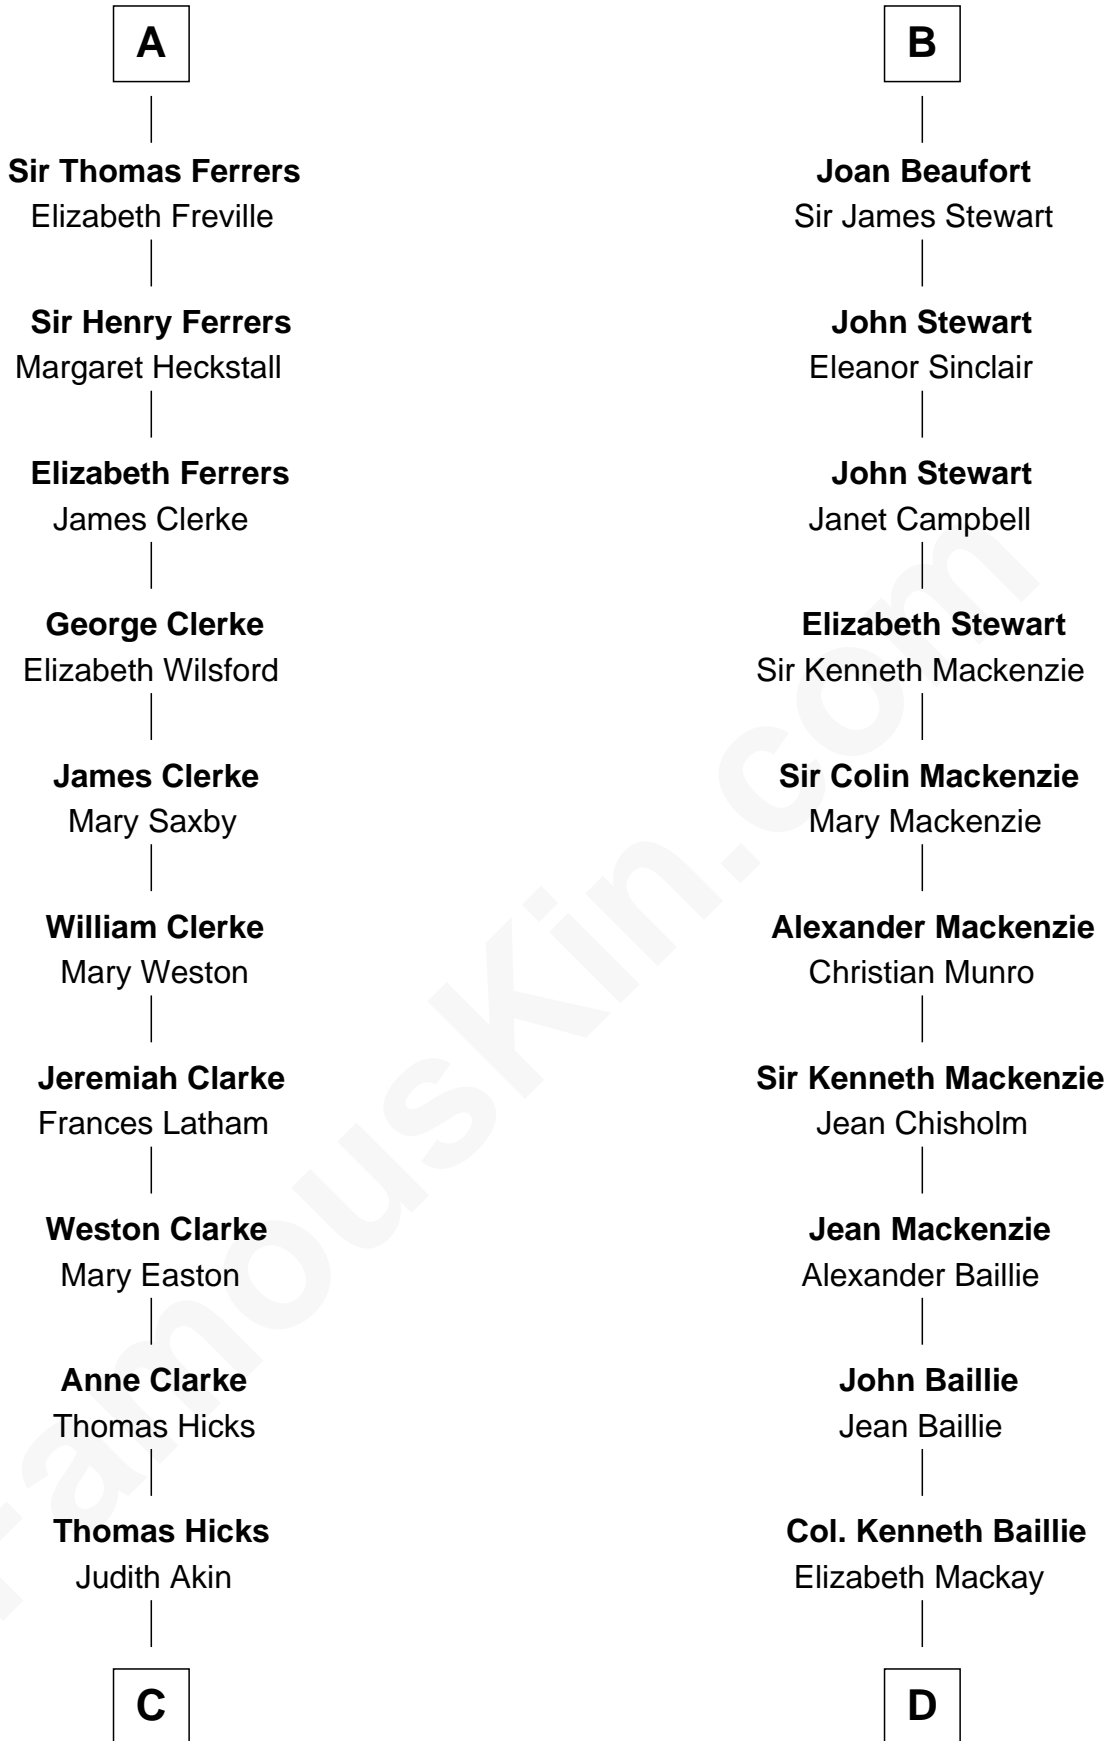

FamousKin.com

Relationship Chart of

Hetty Green

"The Witch of Wall Street"

20th cousin 1 time removed of

Theodore Roosevelt

26th U.S. President

Sir Roger de Quincy

Thomas Holand

Joan Plantagenet

Sir Thomas de Holand

Alice Fitzalan

Margaret de Holand

Sir John Beaufort

B

C