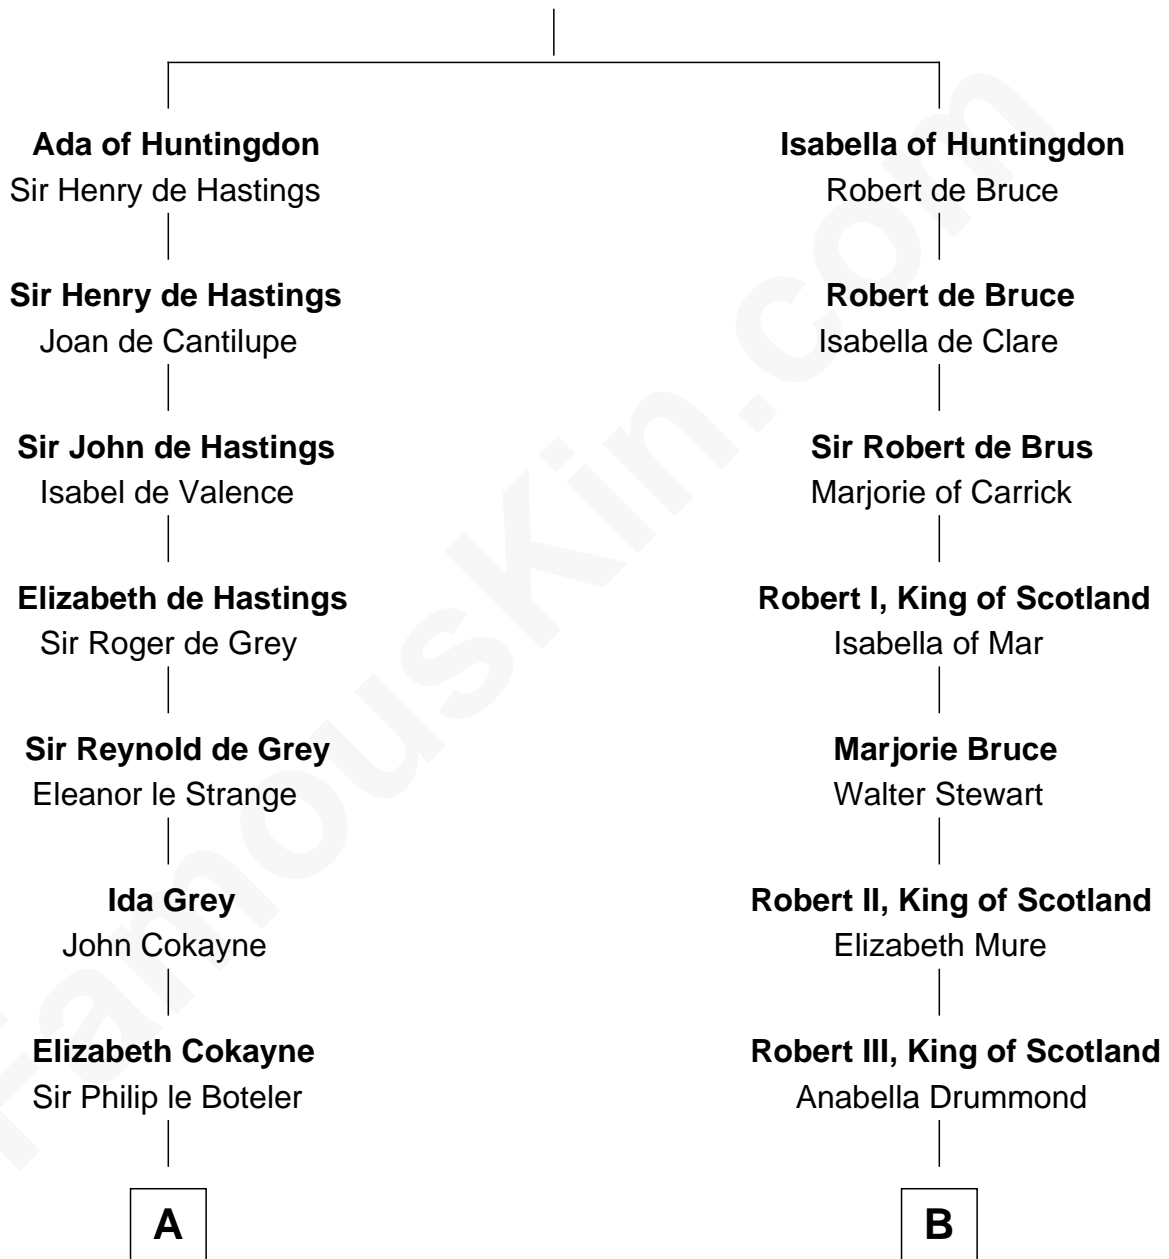

FamousKin.com Relationship Chart of

Hetty Green

"The Witch of Wall Street"

21st cousin of

Theodore Roosevelt

26th U.S. President

David of Huntingdon

Maud of Chester

Edward Mott Robinson

Hetty Green

"The Witch of Wall Street"

D

Dr. John Irvine

Ann Elizabeth Baillie

Anne Irvine

James Bulloch