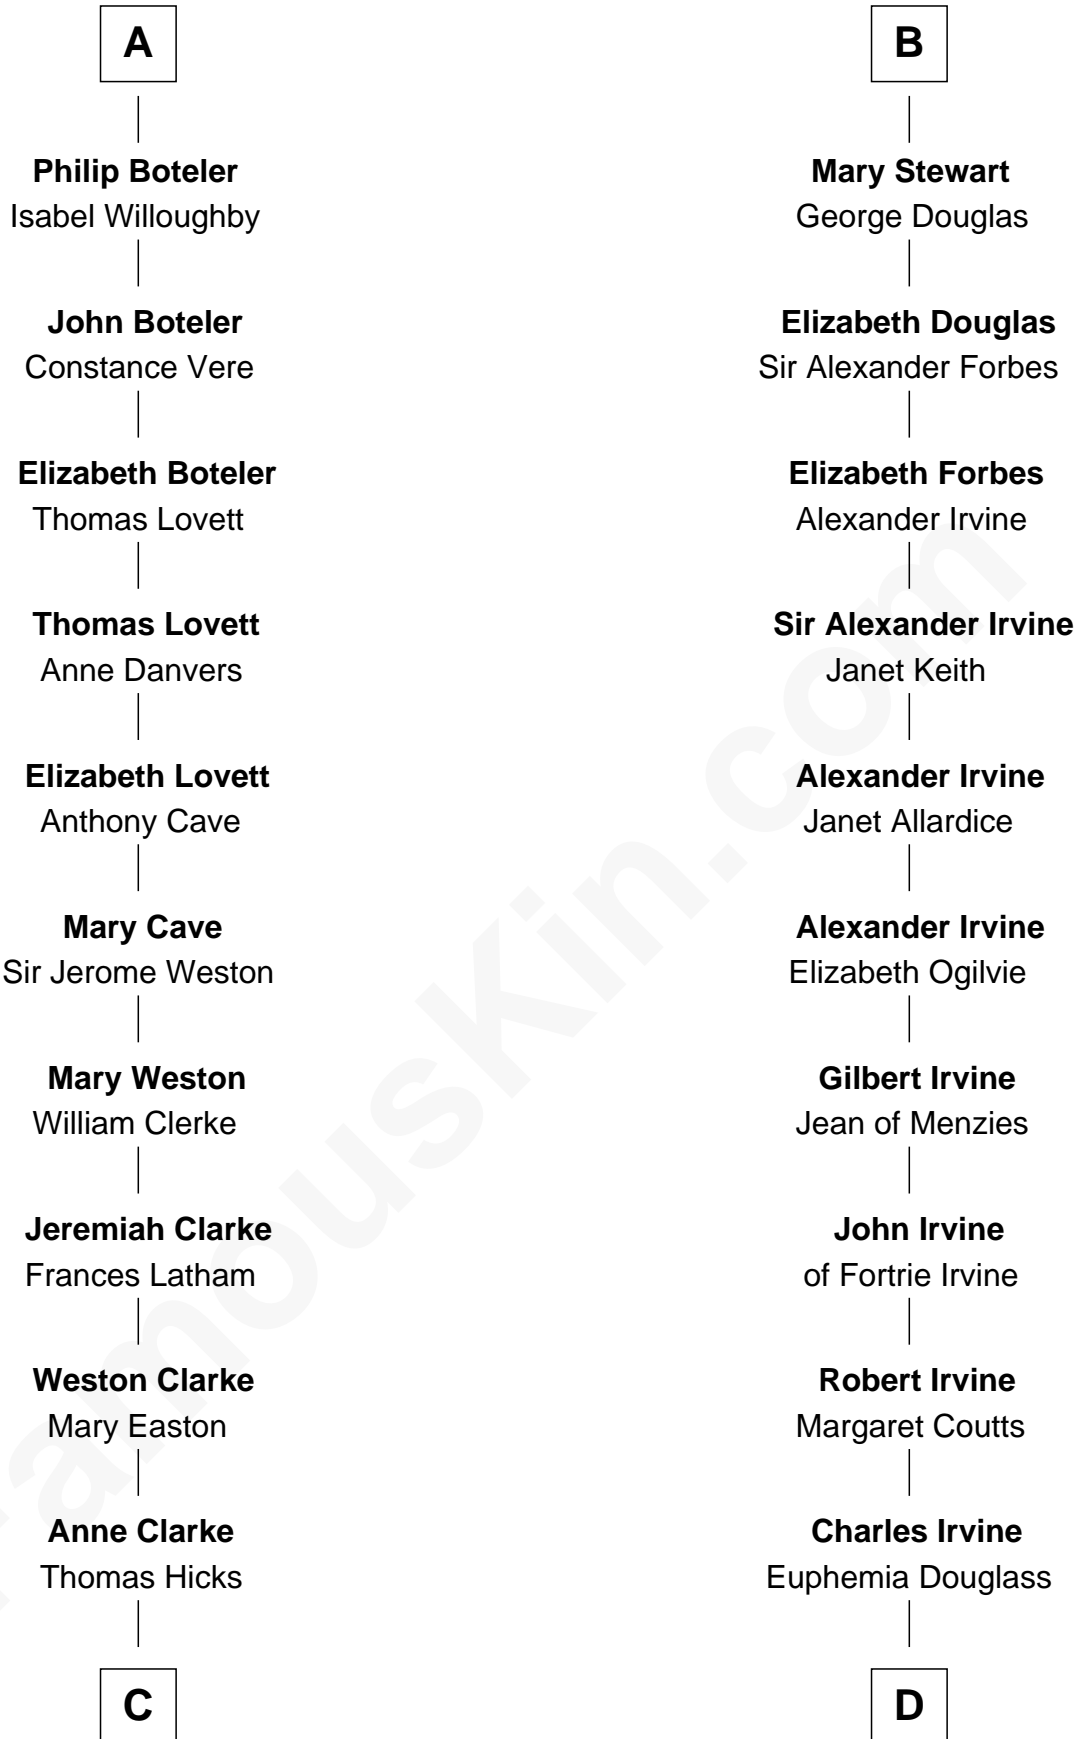

FamousKin.com Relationship Chart of

Hetty Green

"The Witch of Wall Street"

21st cousin of

Theodore Roosevelt

26th U.S. President

David of Huntingdon

Maud of Chester

Edward Mott Robinson

Hetty Green

"The Witch of Wall Street"

D

Dr. John Irvine

Ann Elizabeth Baillie

Anne Irvine

James Bulloch

James Stephens Bulloch

Martha Stewart

Martha Bulloch

Theodore Roosevelt

Theodore Roosevelt

26th U.S. President