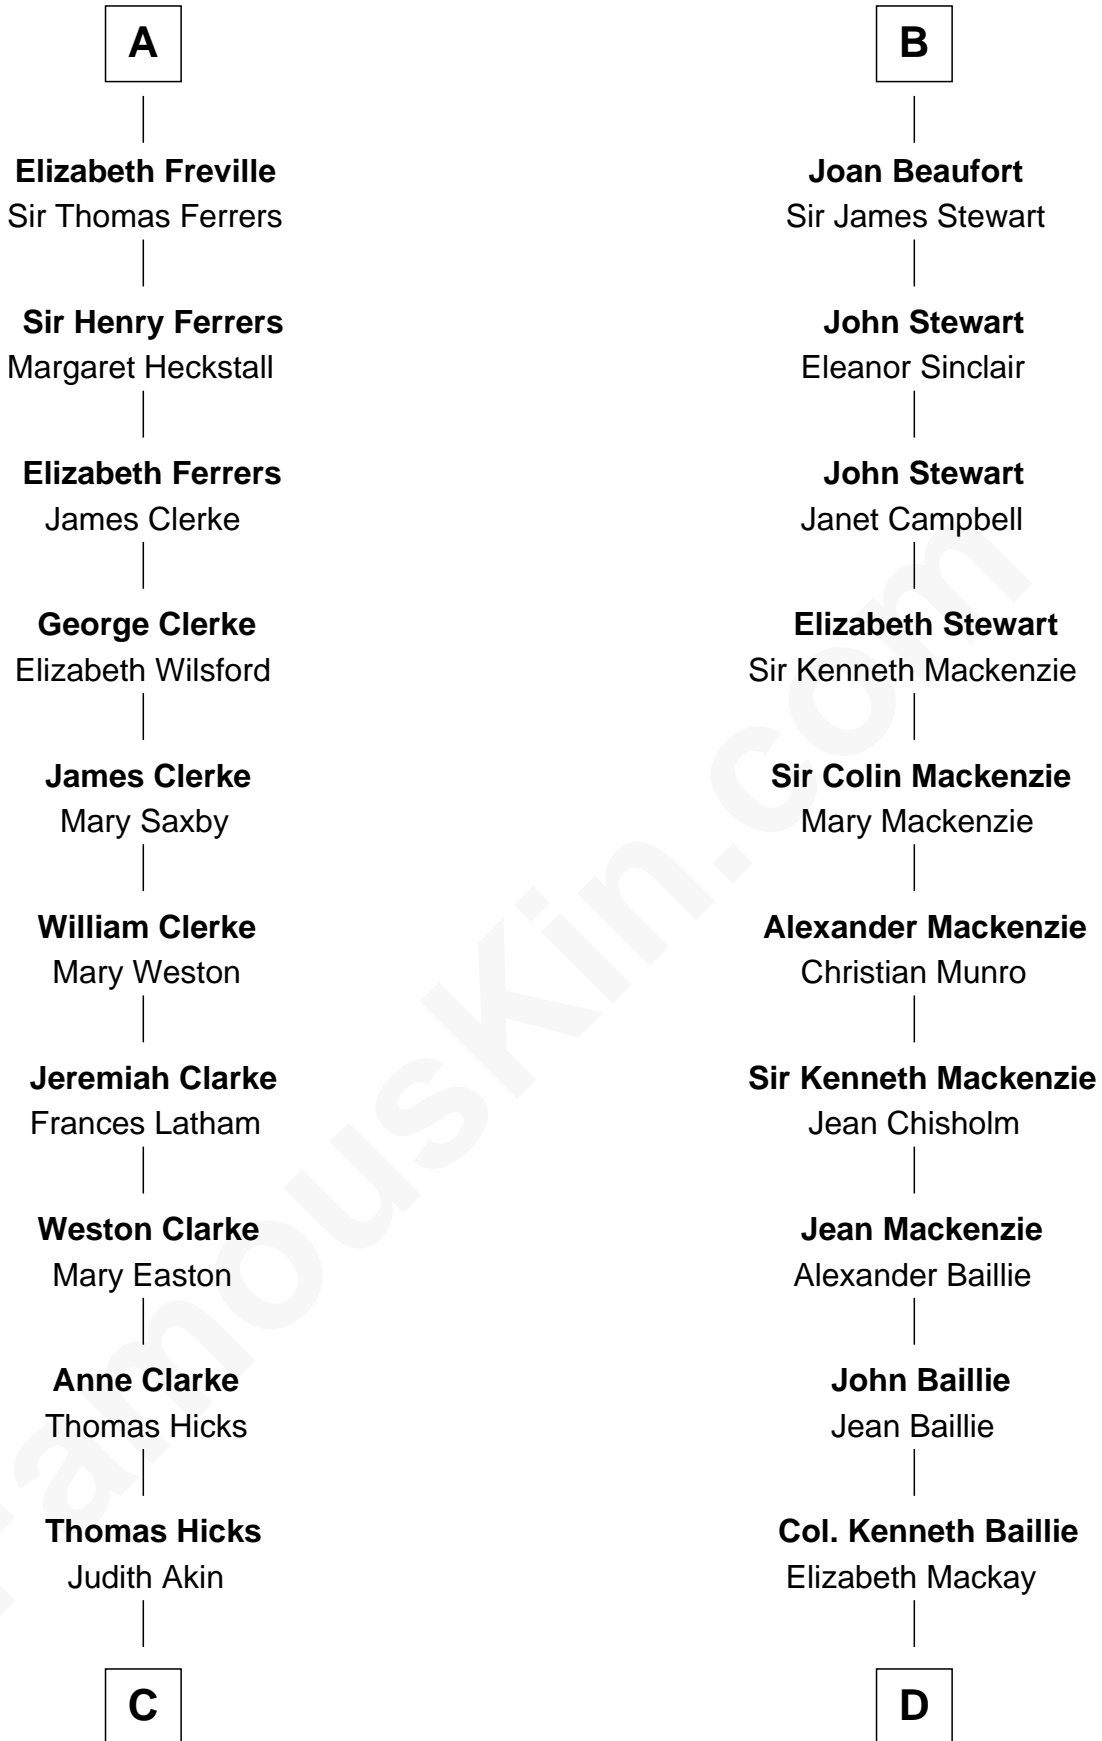

FamousKin.com

Relationship Chart of

Hetty Green

"The Witch of Wall Street"

20th cousin 1 time removed of

Theodore Roosevelt

26th U.S. President

Sir William Longespee

Ela of Salisbury

C

Sarah Hicks

Gideon Howland

Gideon Howland

Mehitable Howland

Abby Slocum Howland

Edward Mott Robinson

Martha Stewart

Martha Bulloch

Theodore Roosevelt

Theodore Roosevelt

26th U.S. President