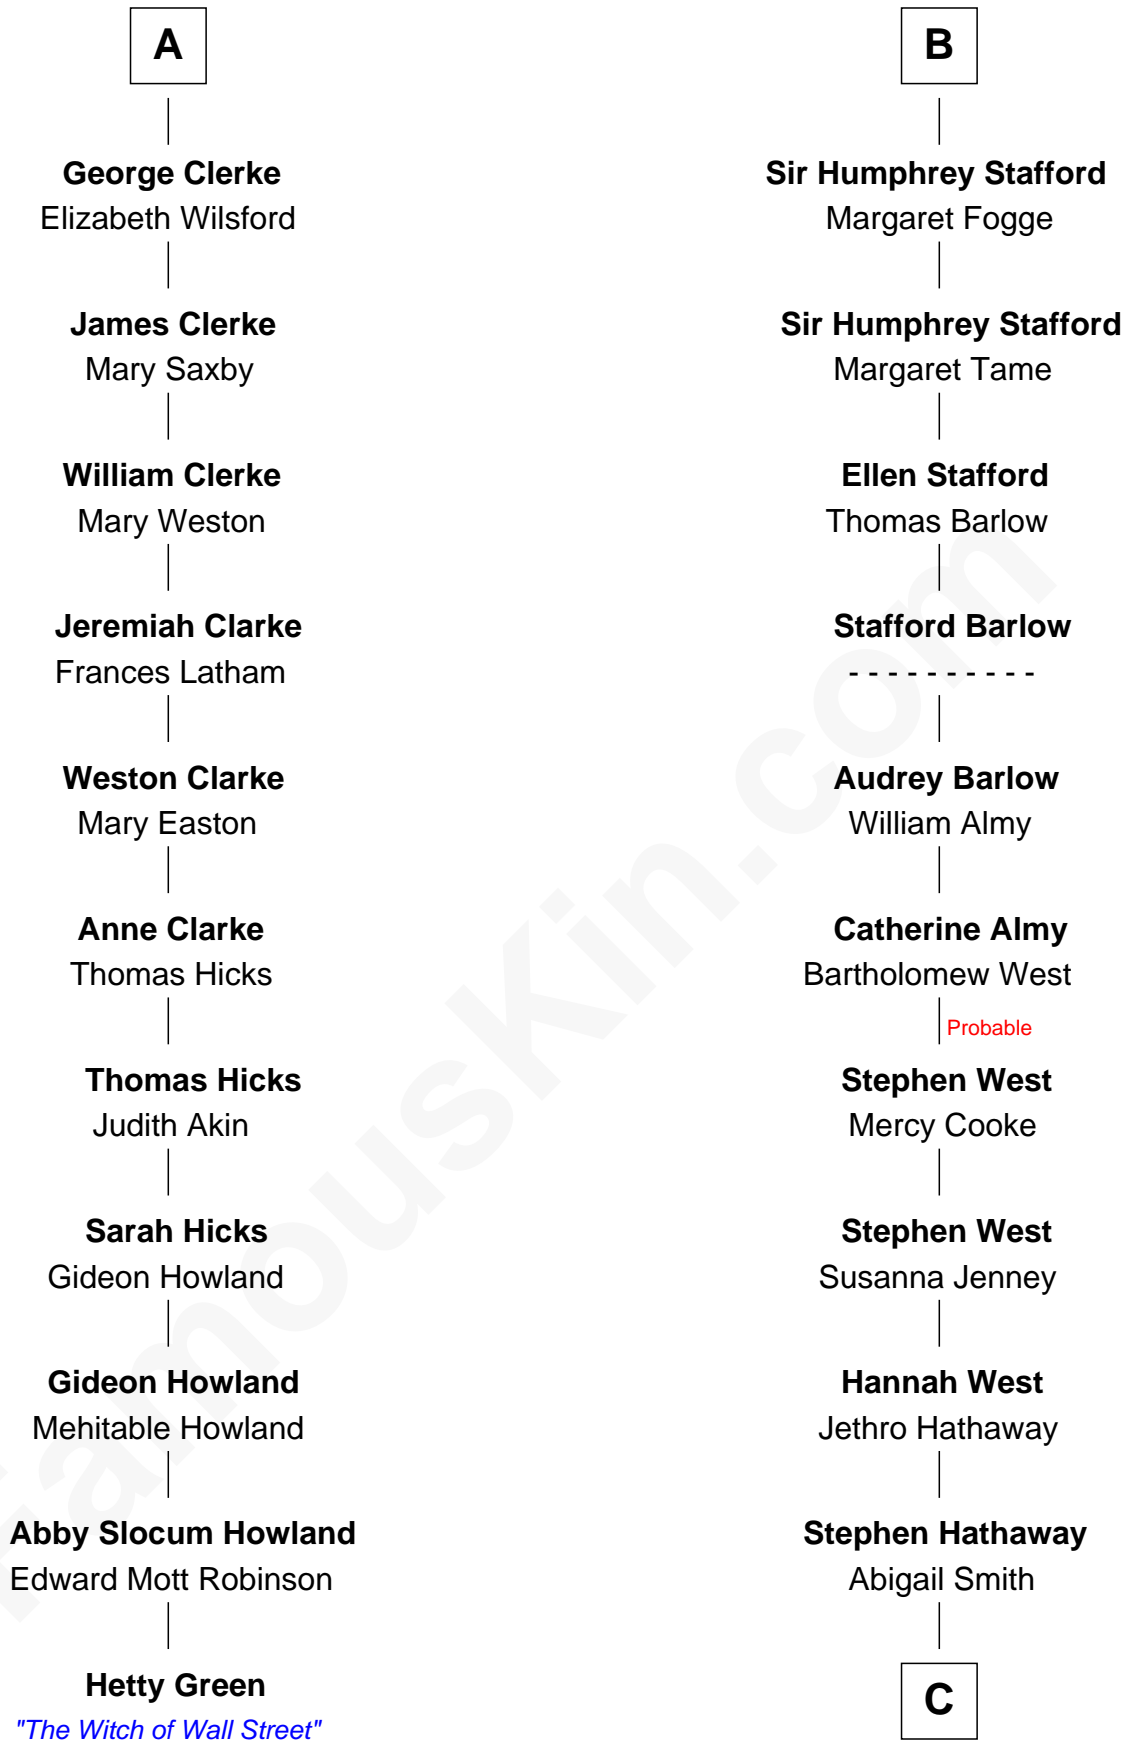

FamousKin.com

Relationship Chart of

Hetty Green

"The Witch of Wall Street"

17th cousin 3 times removed of

Alice (Lee) Roosevelt

First Wife of President Theodore Roosevelt

C

Humphrey Hathaway

Abigail Smith

Alice Russell Hathaway

Elisha Haskell

Caroline Watts Haskell

George Cabot Lee

Alice (Lee) Roosevelt

Wife of President Theodore Roosevelt