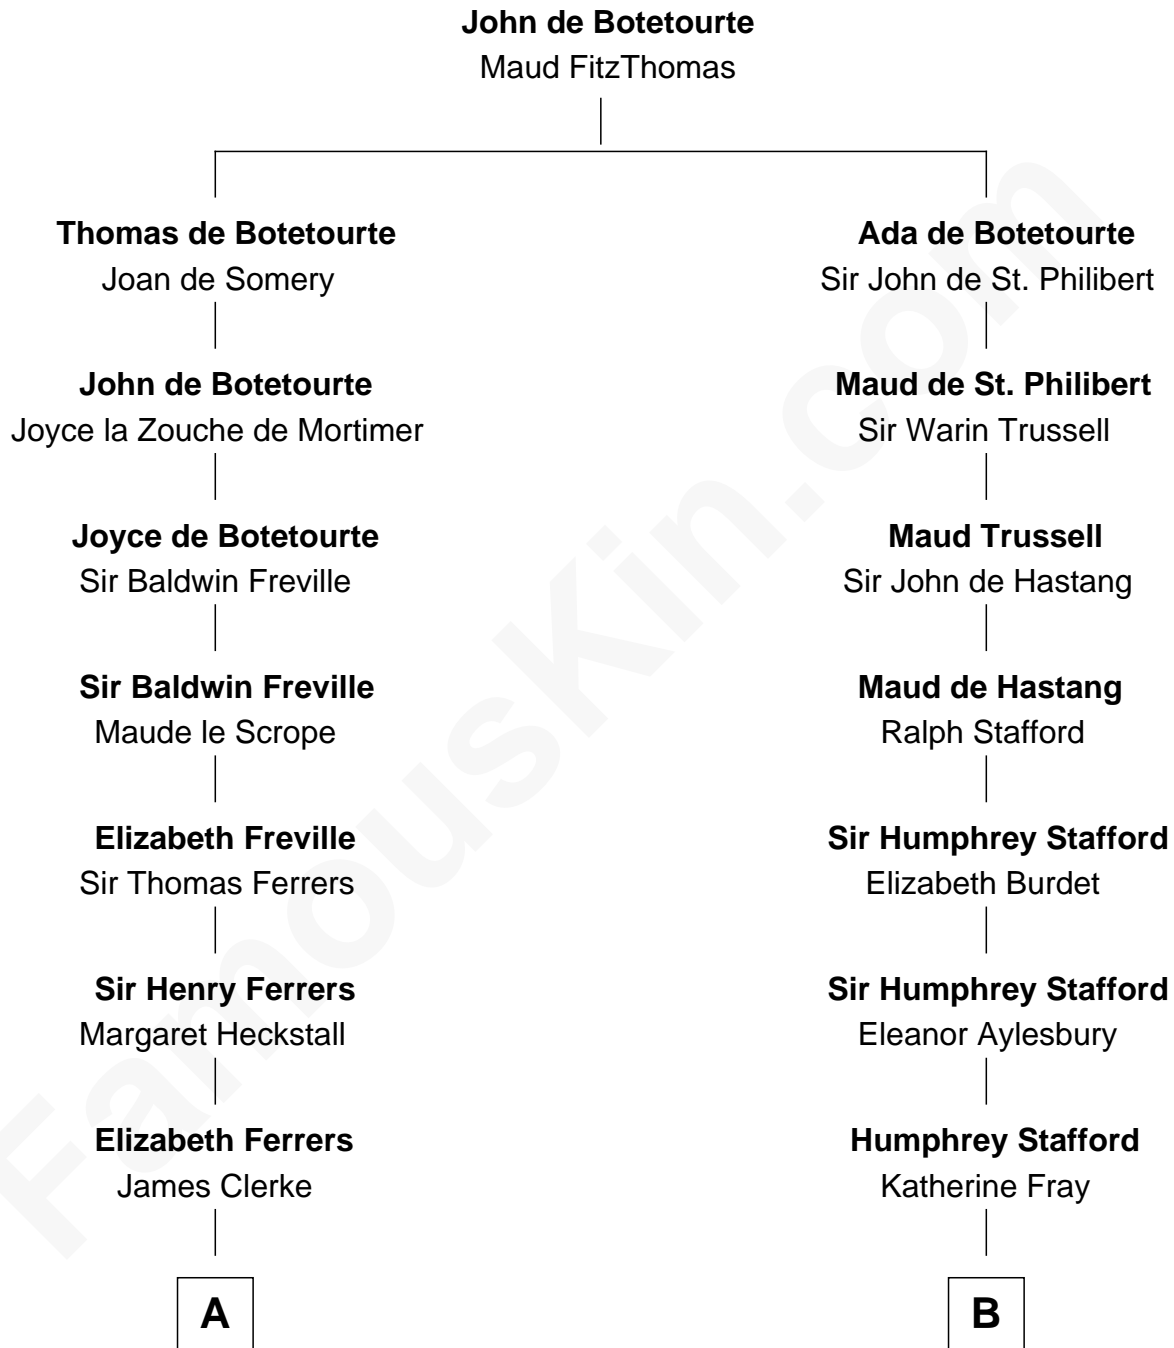

FamousKin.com

Relationship Chart of

Hetty Green

"The Witch of Wall Street"

17th cousin 3 times removed of

Alice (Lee) Roosevelt

First Wife of President Theodore Roosevelt

C

Humphrey Hathaway

Abigail Smith

Alice Russell Hathaway

Elisha Haskell

Caroline Watts Haskell

George Cabot Lee

Alice (Lee) Roosevelt

Wife of President Theodore Roosevelt