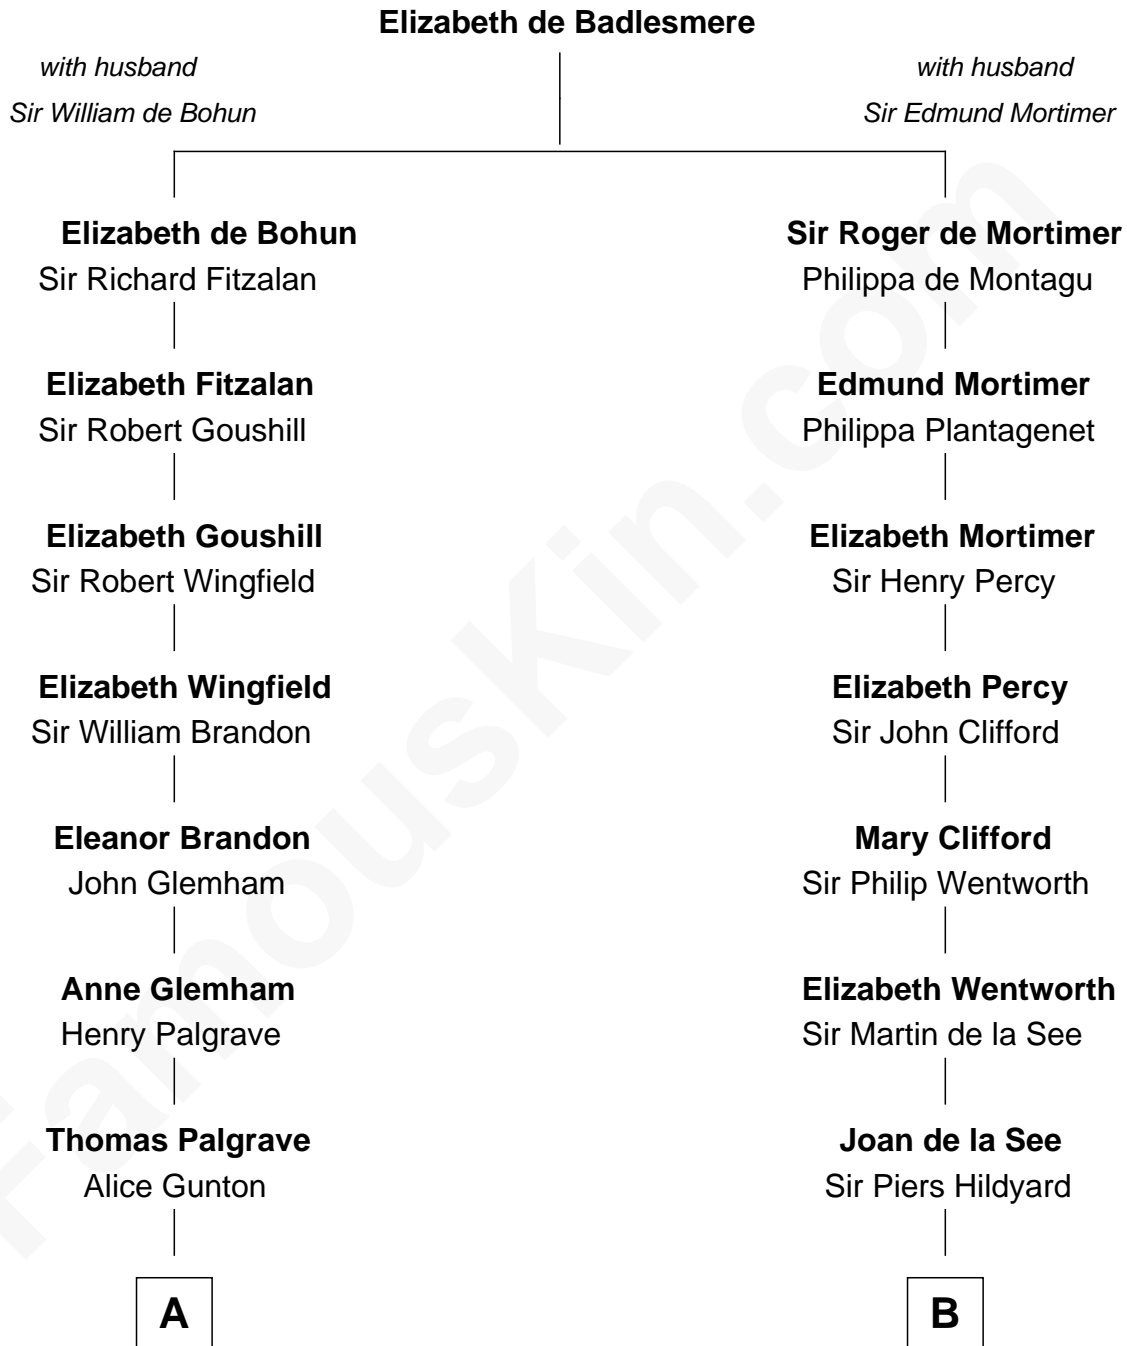

FamousKin.com

Relationship Chart of

Hetty Green

"The Witch of Wall Street"

17th cousin 3 times removed of

Alice (Lee) Roosevelt

First Wife of President Theodore Roosevelt

C

—
Mary Ann Cabot
Nathaniel Cabot Lee

—
John Clarke Lee
Harriet Paine Rose

—
George Cabot Lee
Caroline Watts Haskell

—
Alice (Lee) Roosevelt
Wife of President Theodore Roosevelt

FamousKin.com