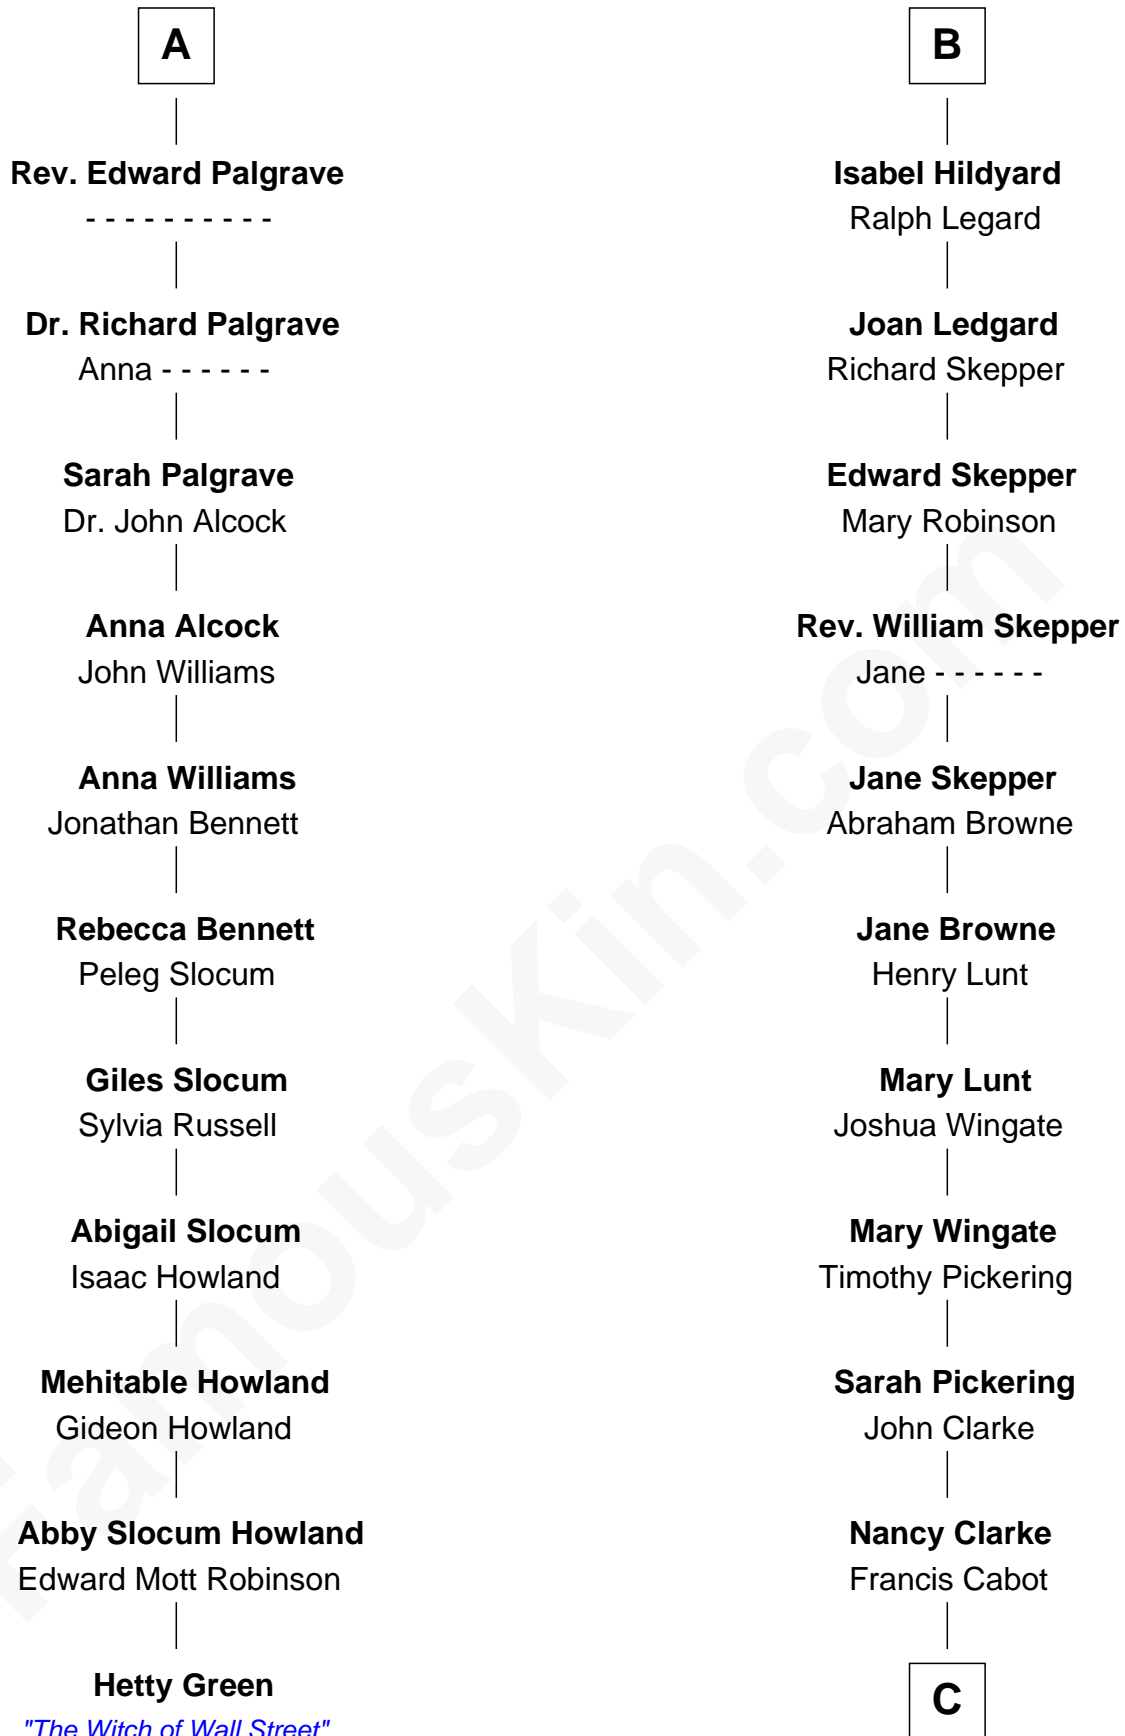

FamousKin.com

Relationship Chart of

Hetty Green

"The Witch of Wall Street"

17th cousin 3 times removed of

Alice (Lee) Roosevelt

First Wife of President Theodore Roosevelt

C

—
Mary Ann Cabot
Nathaniel Cabot Lee

—
John Clarke Lee
Harriet Paine Rose

—
George Cabot Lee
Caroline Watts Haskell

—
Alice (Lee) Roosevelt
Wife of President Theodore Roosevelt

FamousKin.com