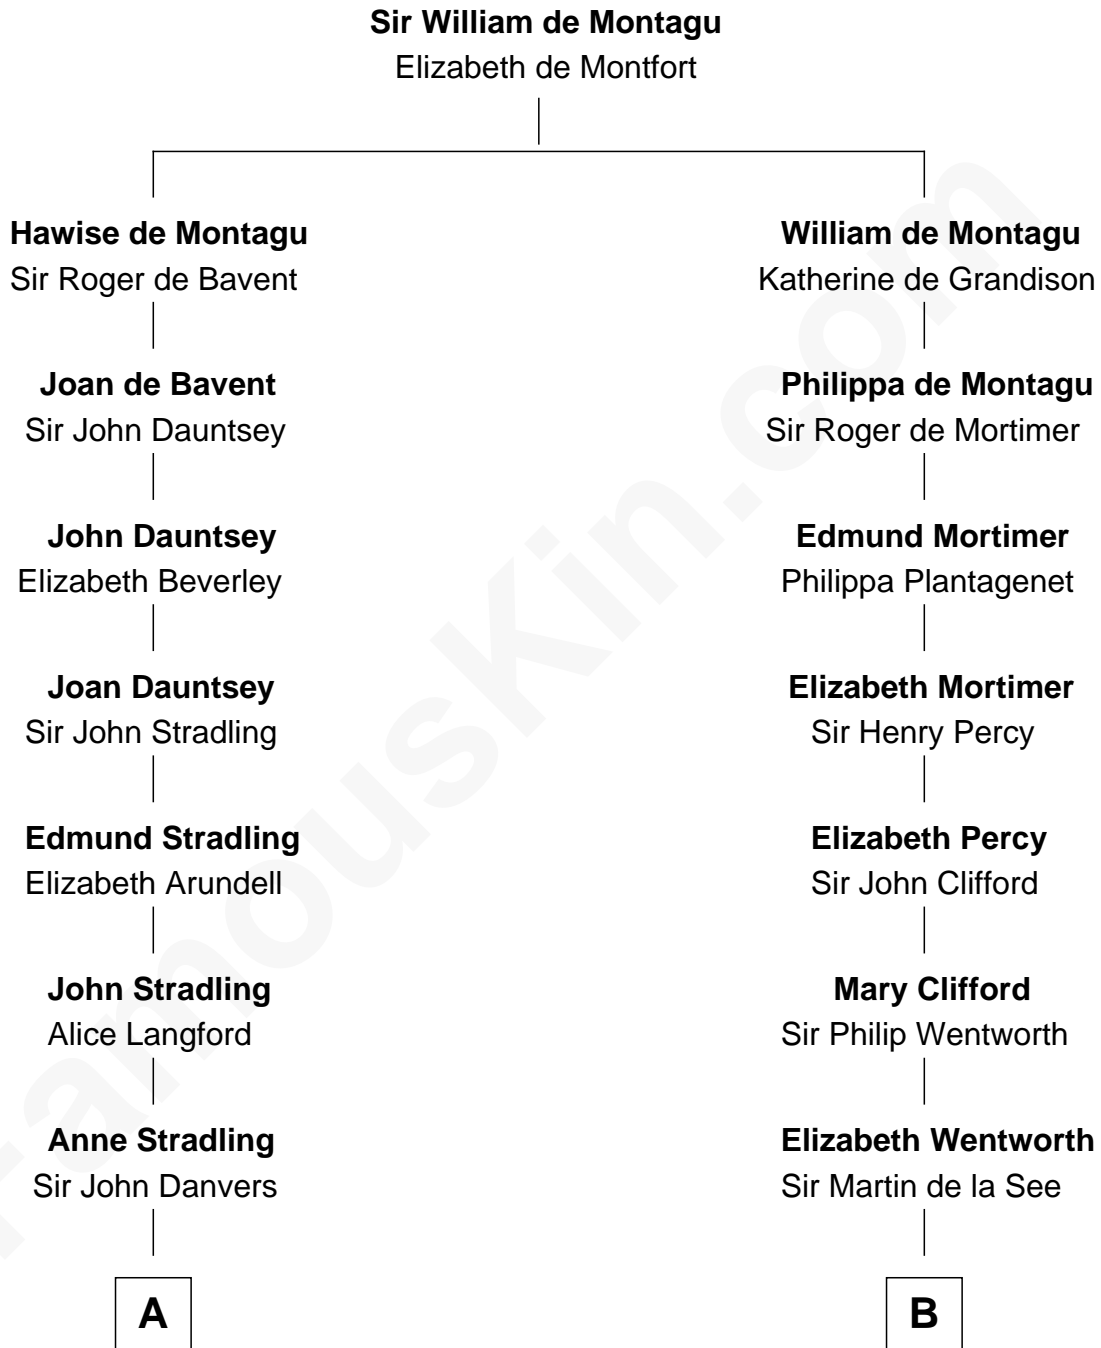

## Relationship Chart of

### Hetty Green

*"The Witch of Wall Street"*

18th cousin 3 times removed of

**Alice (Lee) Roosevelt**

*First Wife of President Theodore Roosevelt*

**C**

**Abby Slocum Howland**  
Edward Mott Robinson

**Hetty Green**  
*"The Witch of Wall Street"*