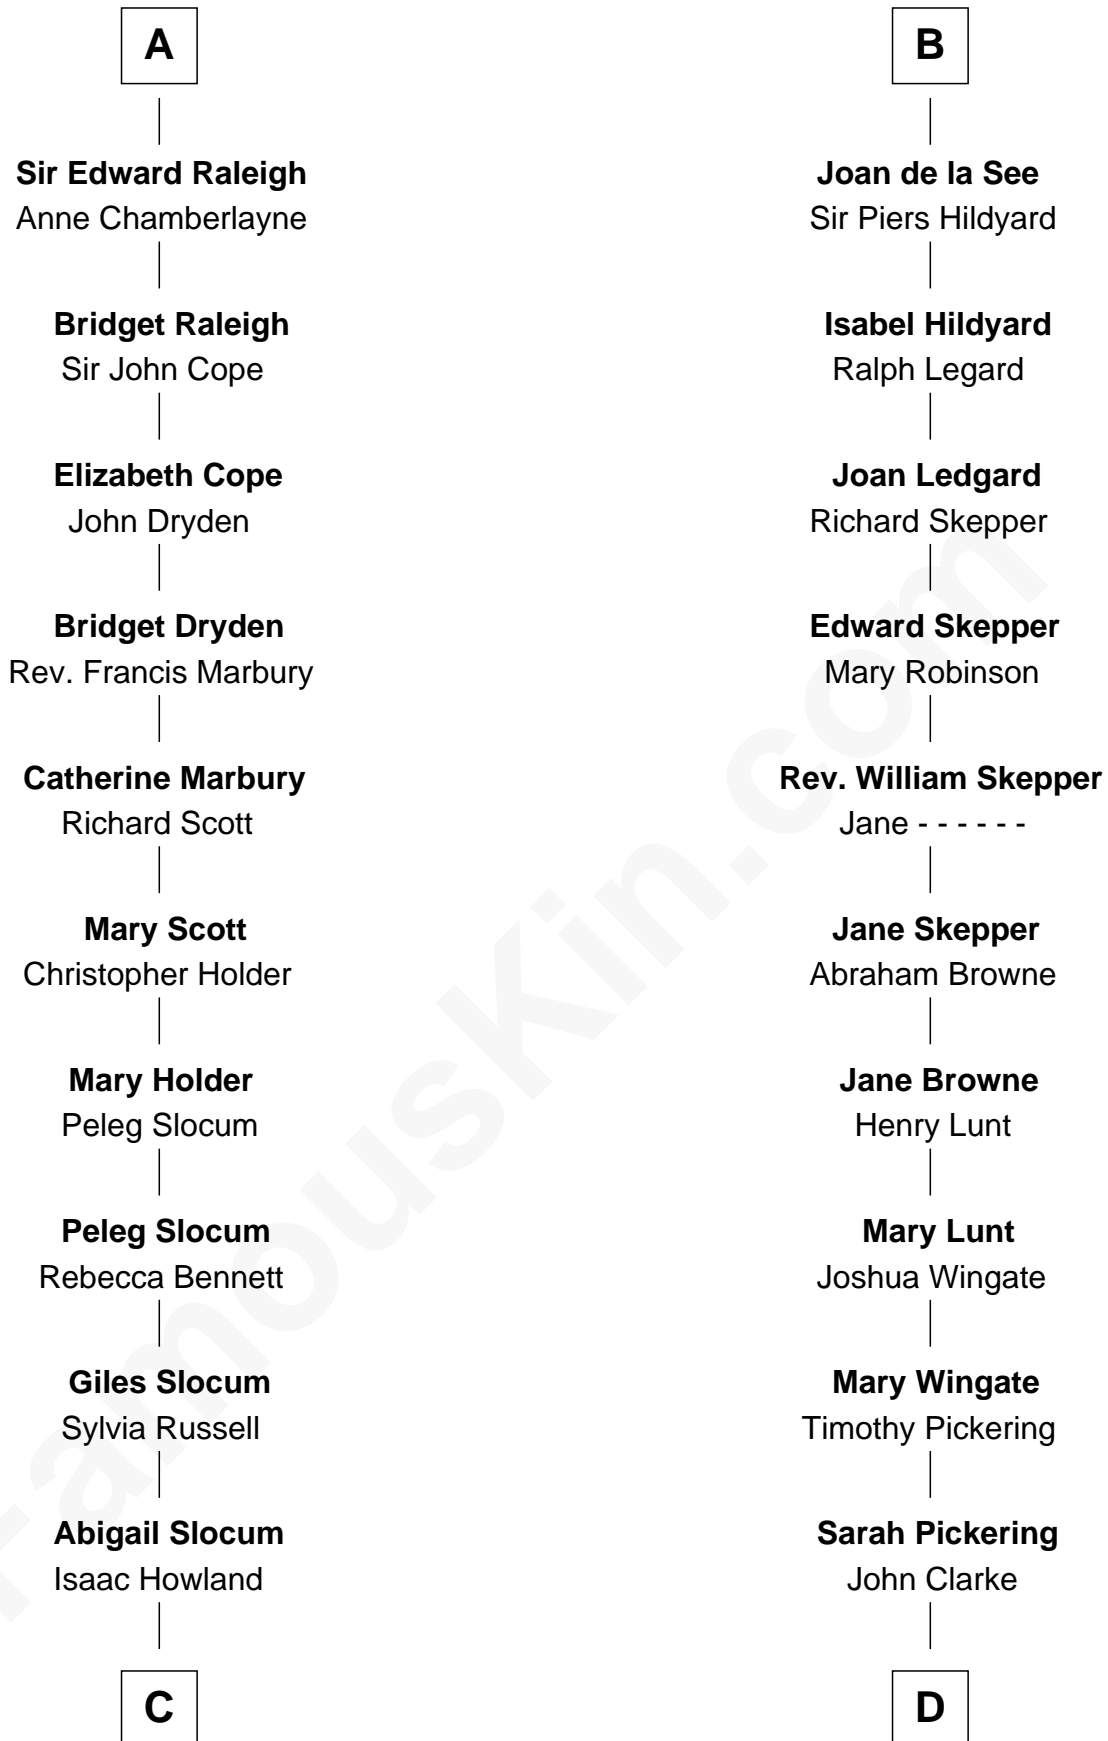

### Hetty Green

*"The Witch of Wall Street"*

19th cousin 2 times removed of

**Alice (Lee) Roosevelt**

*First Wife of President Theodore Roosevelt*

**Sir Hugh le Despencer**  
Isabella de Beauchamp

**Hugh le Despencer**  
Eleanor de Clare

**Sir Edward le Despencer**  
Anne de Ferrers

**Edward Despencer**  
Elizabeth Burghersh

**Margaret Despencer**  
Robert de Ferrers

**Phillippa Ferrers**  
Sir Thomas Greene

**Elizabeth Greene**  
William Raleigh

**Sir Edward Raleigh**  
Margaret Verney

**A**

**Sir Philip le Despencer**  
Margaret de Goushill

**Sir Philip le Despencer**  
Joan de Cobham

**Sir Philip le Despencer**  
Elizabeth - - - - -

**Sir Philip le Despencer**  
Elizabeth de Tibetot

**Margery Despencer**  
Sir Roger Wentworth

**Sir Philip Wentworth**  
Mary Clifford

**Elizabeth Wentworth**  
Sir Martin de la See

**B**

**C**

**Mehitable Howland**

Gideon Howland

**Abby Slocum Howland**