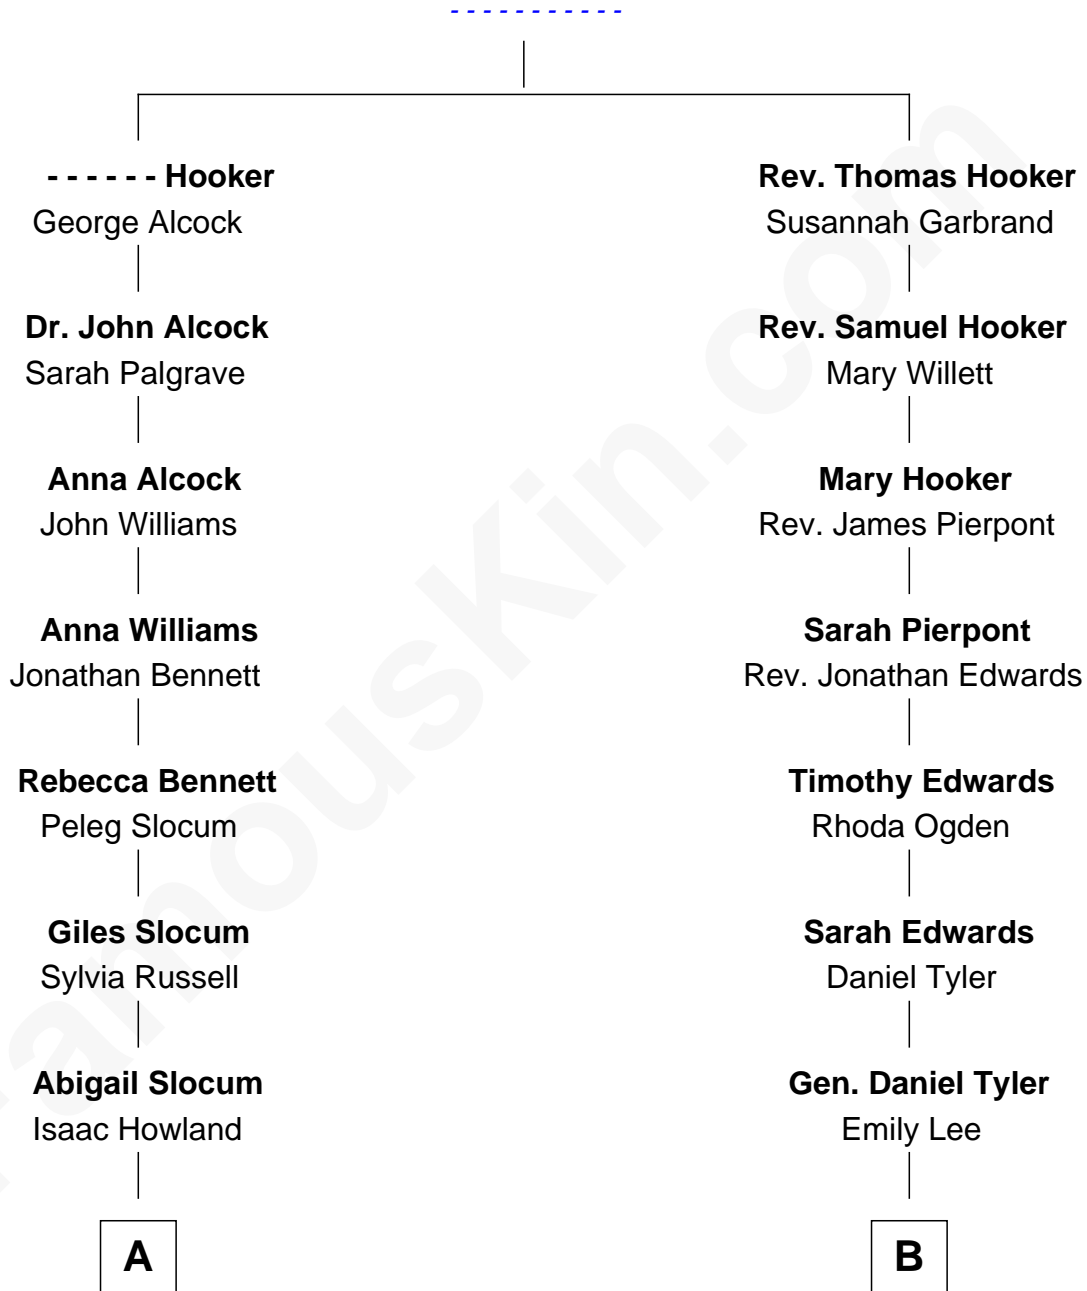

## Relationship Chart of

### Hetty Green

*"The Witch of Wall Street"*

8th cousin 1 time removed of

### Edith (Carow) Roosevelt

*First Lady of President Theodore Roosevelt*

Thomas Hooker

**A**

**Mehitable Howland**

Gideon Howland

**Abby Slocum Howland**

Edward Mott Robinson

**Hetty Green**

*"The Witch of Wall Street"*

**B**

**Gertrude Elizabeth Tyler**

Charles Carow

**Edith (Carow) Roosevelt**

*First Lady of Theodore Roosevelt*

FamousKin.com