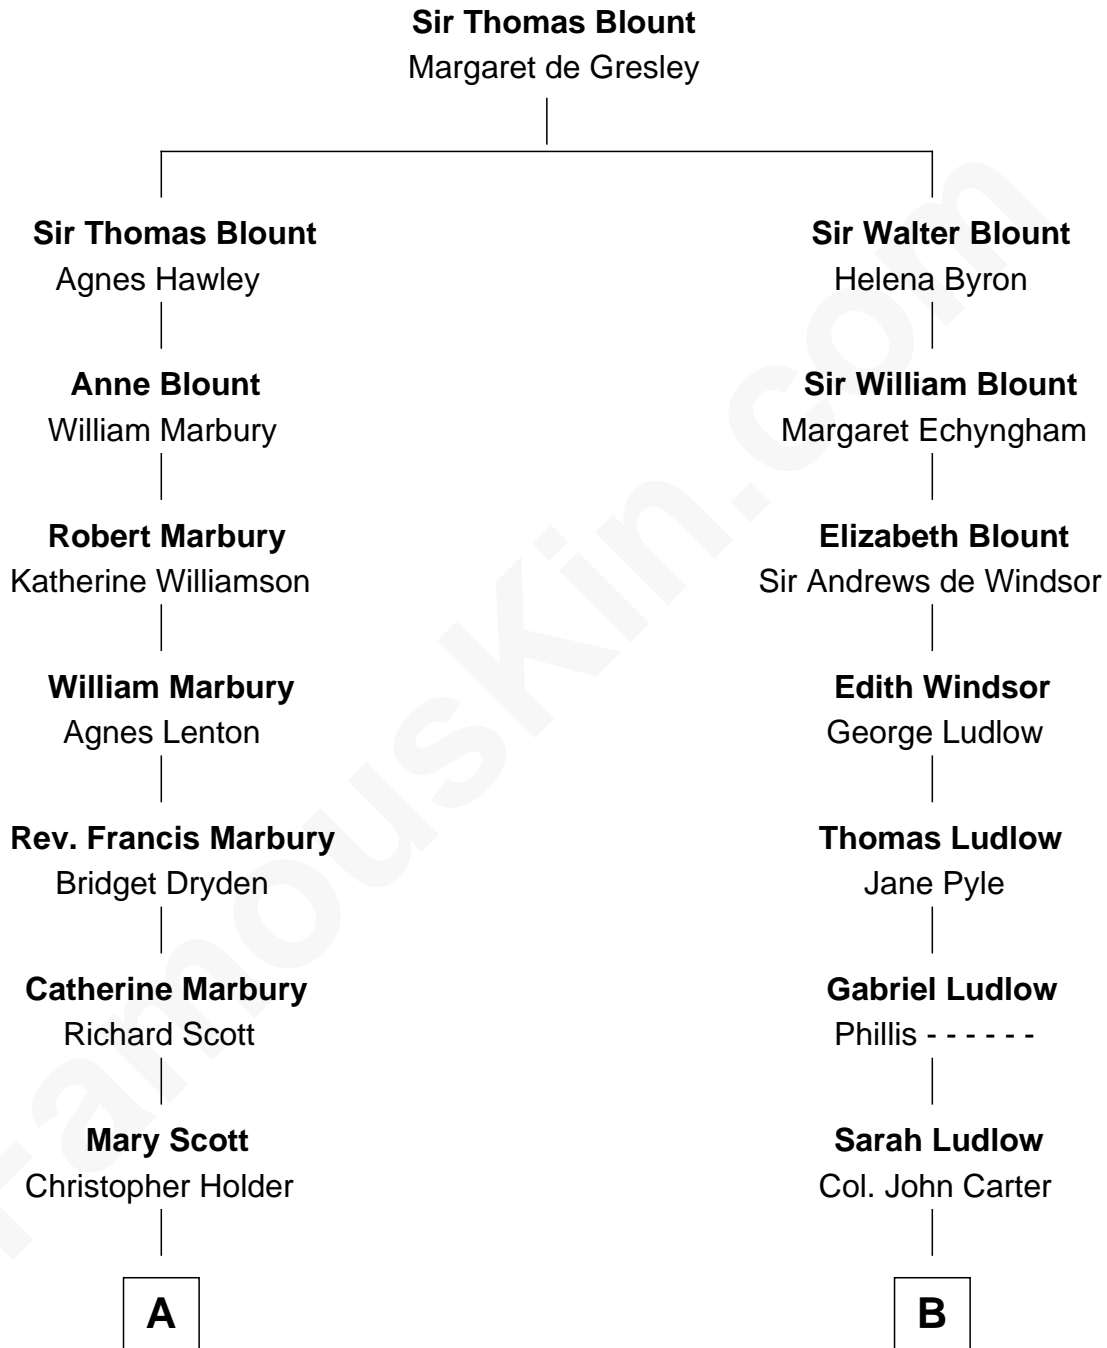

FamousKin.com

Relationship Chart of

Hetty Green

"The Witch of Wall Street"

9th cousin 4 times removed of

Carter Braxton

Signer of the Declaration of Independence

A

Mary Holder
Peleg Slocum

Peleg Slocum
Rebecca Bennett

Giles Slocum
Sylvia Russell

Abigail Slocum
Isaac Howland

Mehitable Howland
Gideon Howland

Abby Slocum Howland
Edward Mott Robinson

Hetty Green
"The Witch of Wall Street"

B

Col. Robert Carter
Elizabeth Landon

Mary Carter
George Braxton

Carter Braxton
Signer of Declaration of Independence