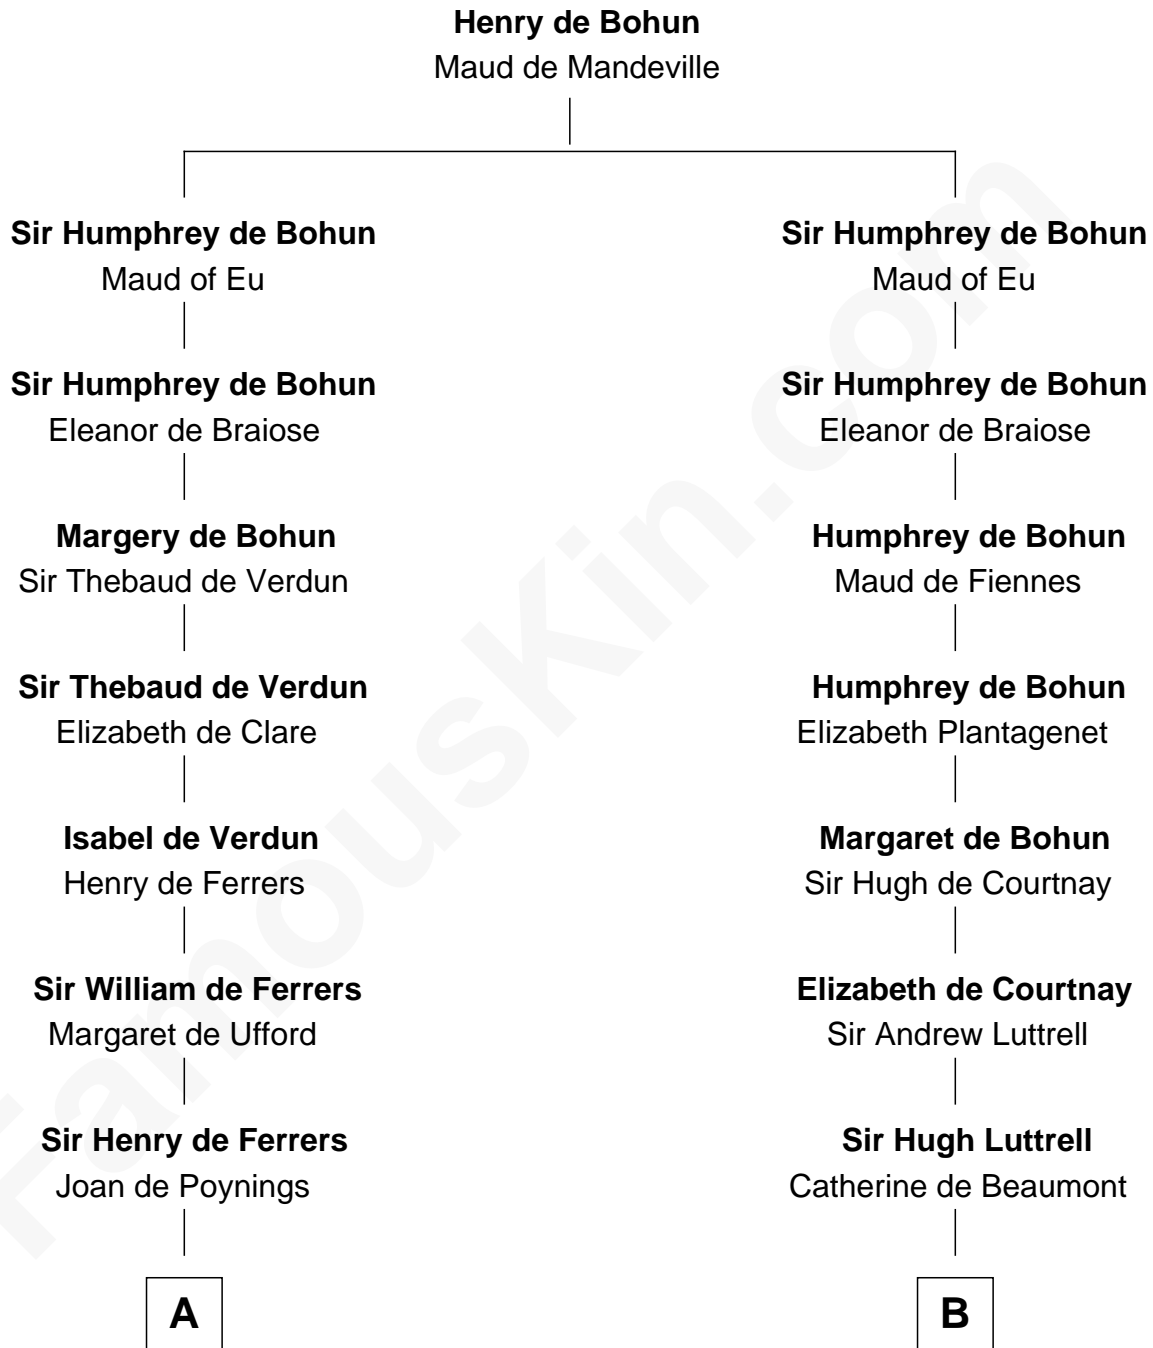

FamousKin.com

Relationship Chart of

Hetty Green

"The Witch of Wall Street"

17th cousin 4 times removed of

Carter Braxton

Signer of the Declaration of Independence

C

—
Thomas Hicks

Judith Akin

—
Sarah Hicks

Gideon Howland

—
Gideon Howland

Mehitable Howland

—
Abby Slocum Howland

Edward Mott Robinson

—
Hetty Green

"The Witch of Wall Street"

FamousKin.com