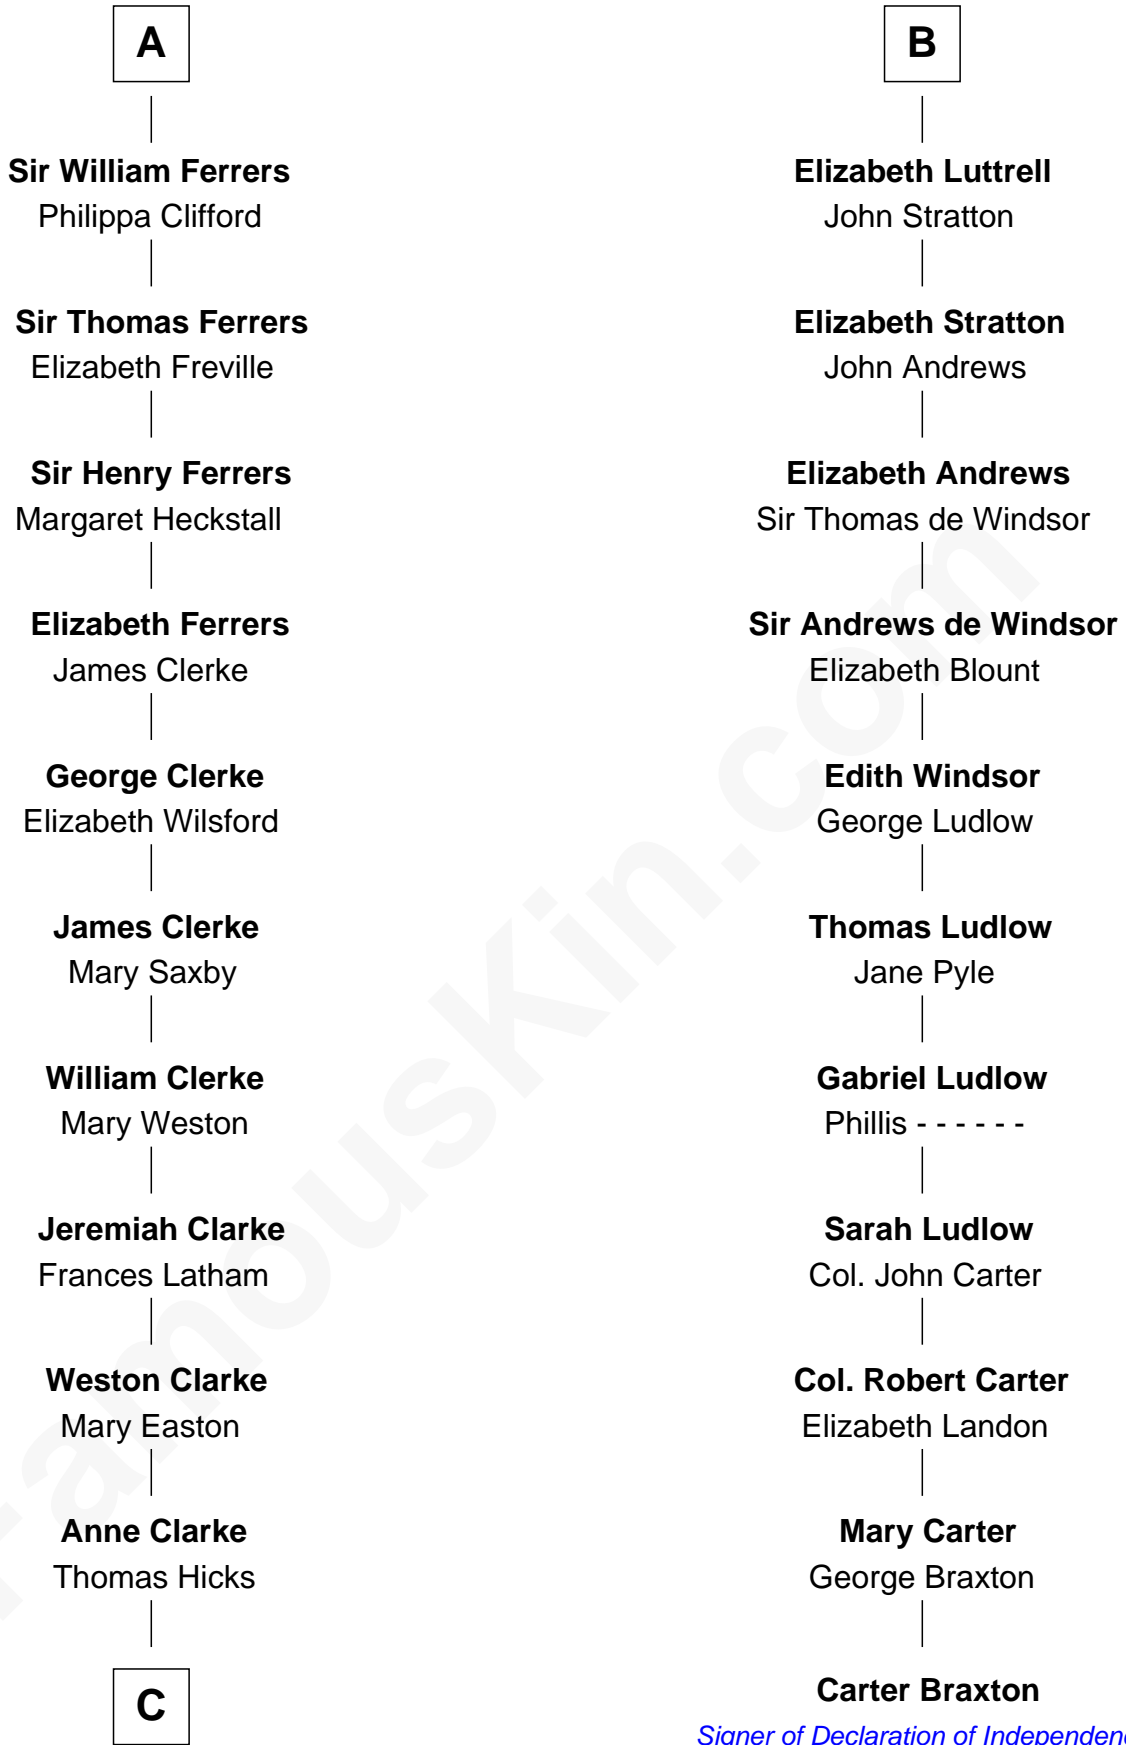

FamousKin.com

Relationship Chart of

Hetty Green

"The Witch of Wall Street"

17th cousin 4 times removed of

Carter Braxton

Signer of the Declaration of Independence

C

—
Thomas Hicks

Judith Akin

—
Sarah Hicks

Gideon Howland

—
Gideon Howland

Mehitable Howland

—
Abby Slocum Howland

Edward Mott Robinson

—
Hetty Green

"The Witch of Wall Street"

FamousKin.com