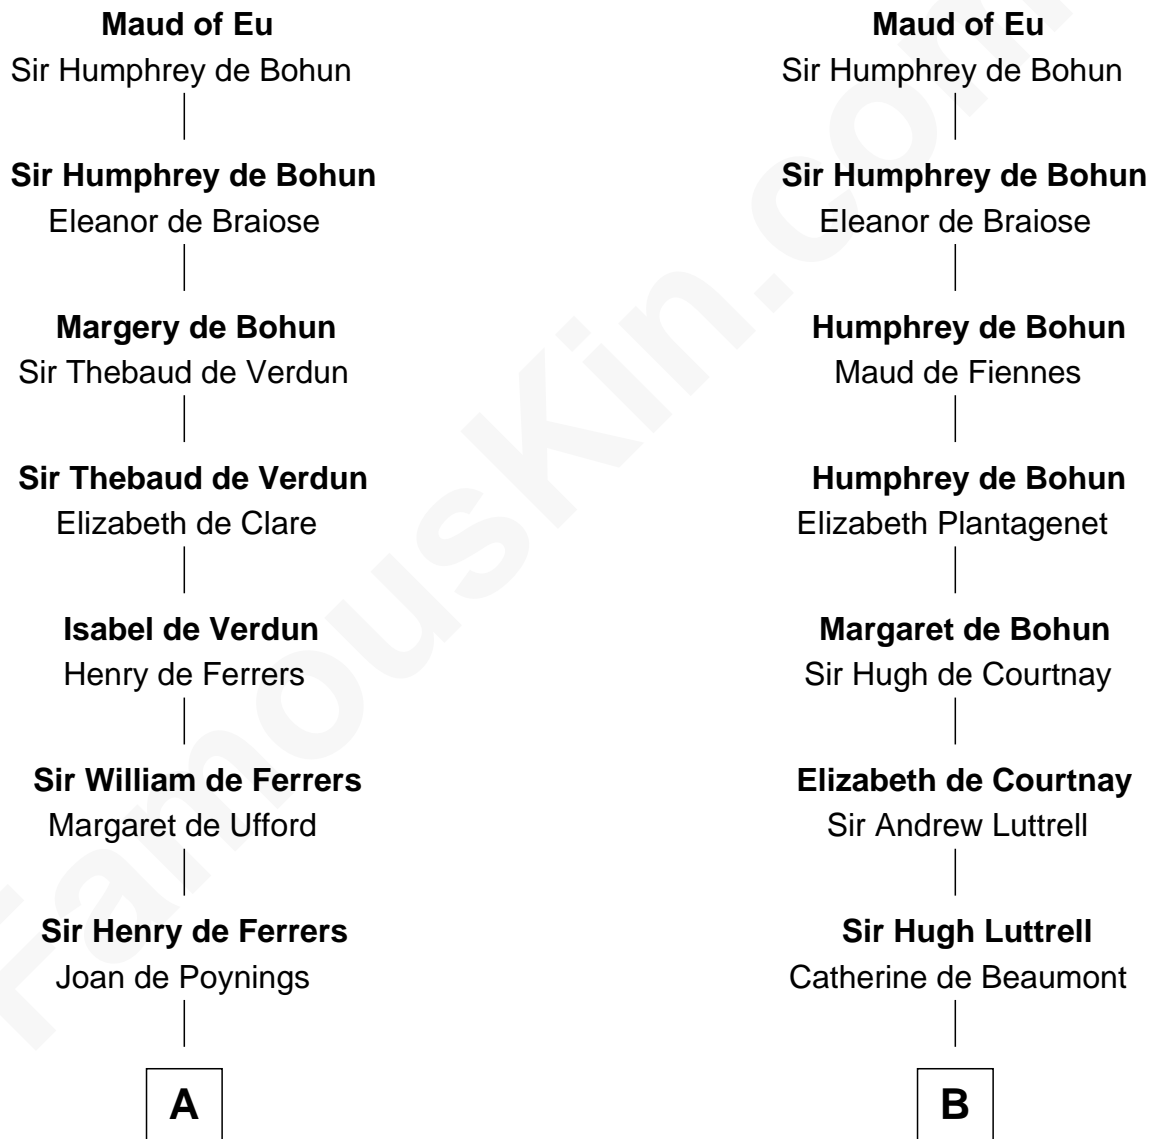

FamousKin.com

Relationship Chart of

Hetty Green

"The Witch of Wall Street"

17th cousin 4 times removed of

Carter Braxton

Signer of the Declaration of Independence

Raoul de Lusgnan

Alice de Eu

C

—
Thomas Hicks

Judith Akin

—
Sarah Hicks

Gideon Howland

—
Gideon Howland

Mehitable Howland

—
Abby Slocum Howland

Edward Mott Robinson

—
Hetty Green

"The Witch of Wall Street"

FamousKin.com