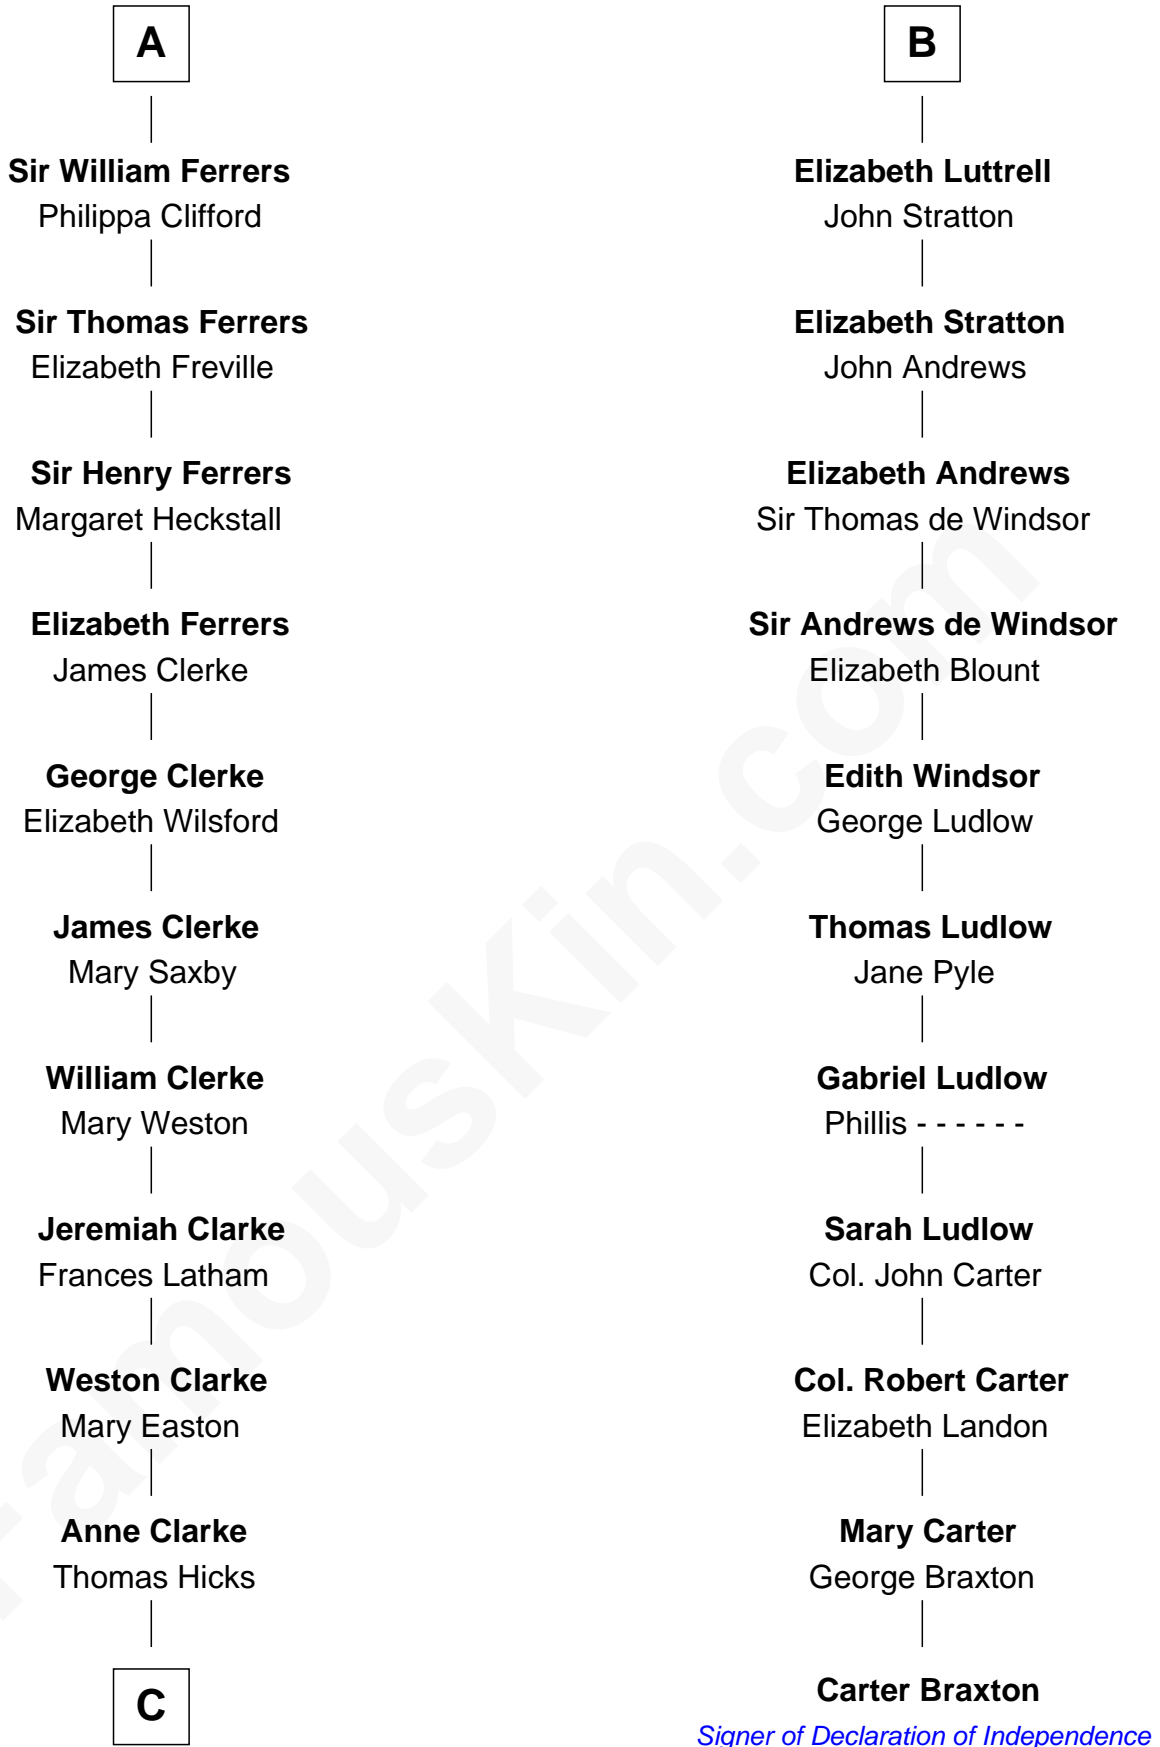

FamousKin.com

Relationship Chart of

Hetty Green

"The Witch of Wall Street"

17th cousin 4 times removed of

Carter Braxton

Signer of the Declaration of Independence

Raoul de Lusgnan

Alice de Eu

C

—
Thomas Hicks

Judith Akin

—
Sarah Hicks

Gideon Howland

—
Gideon Howland

Mehitable Howland

—
Abby Slocum Howland

Edward Mott Robinson

—
Hetty Green

"The Witch of Wall Street"

FamousKin.com