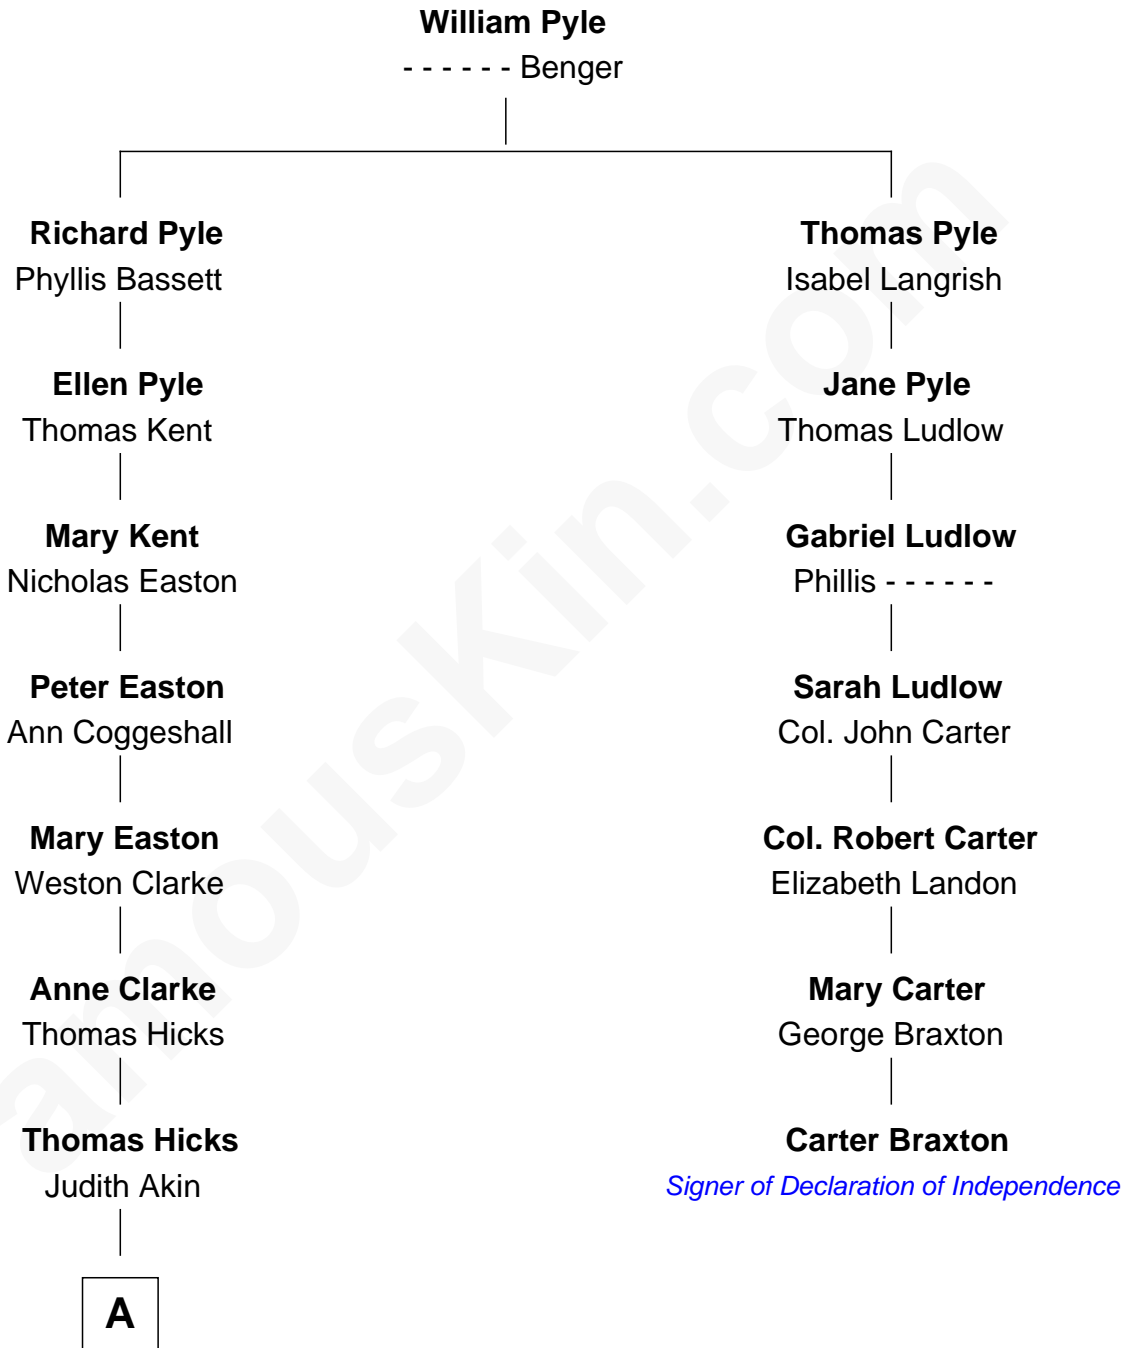

## Relationship Chart of

### Hetty Green

*"The Witch of Wall Street"*

6th cousin 4 times removed of

### Carter Braxton

*Signer of the Declaration of Independence*

**A**

—  
**Sarah Hicks**

Gideon Howland

—  
**Gideon Howland**

Mehitable Howland

—  
**Abby Slocum Howland**

Edward Mott Robinson

—  
**Hetty Green**

*"The Witch of Wall Street"*

FamousKin.com