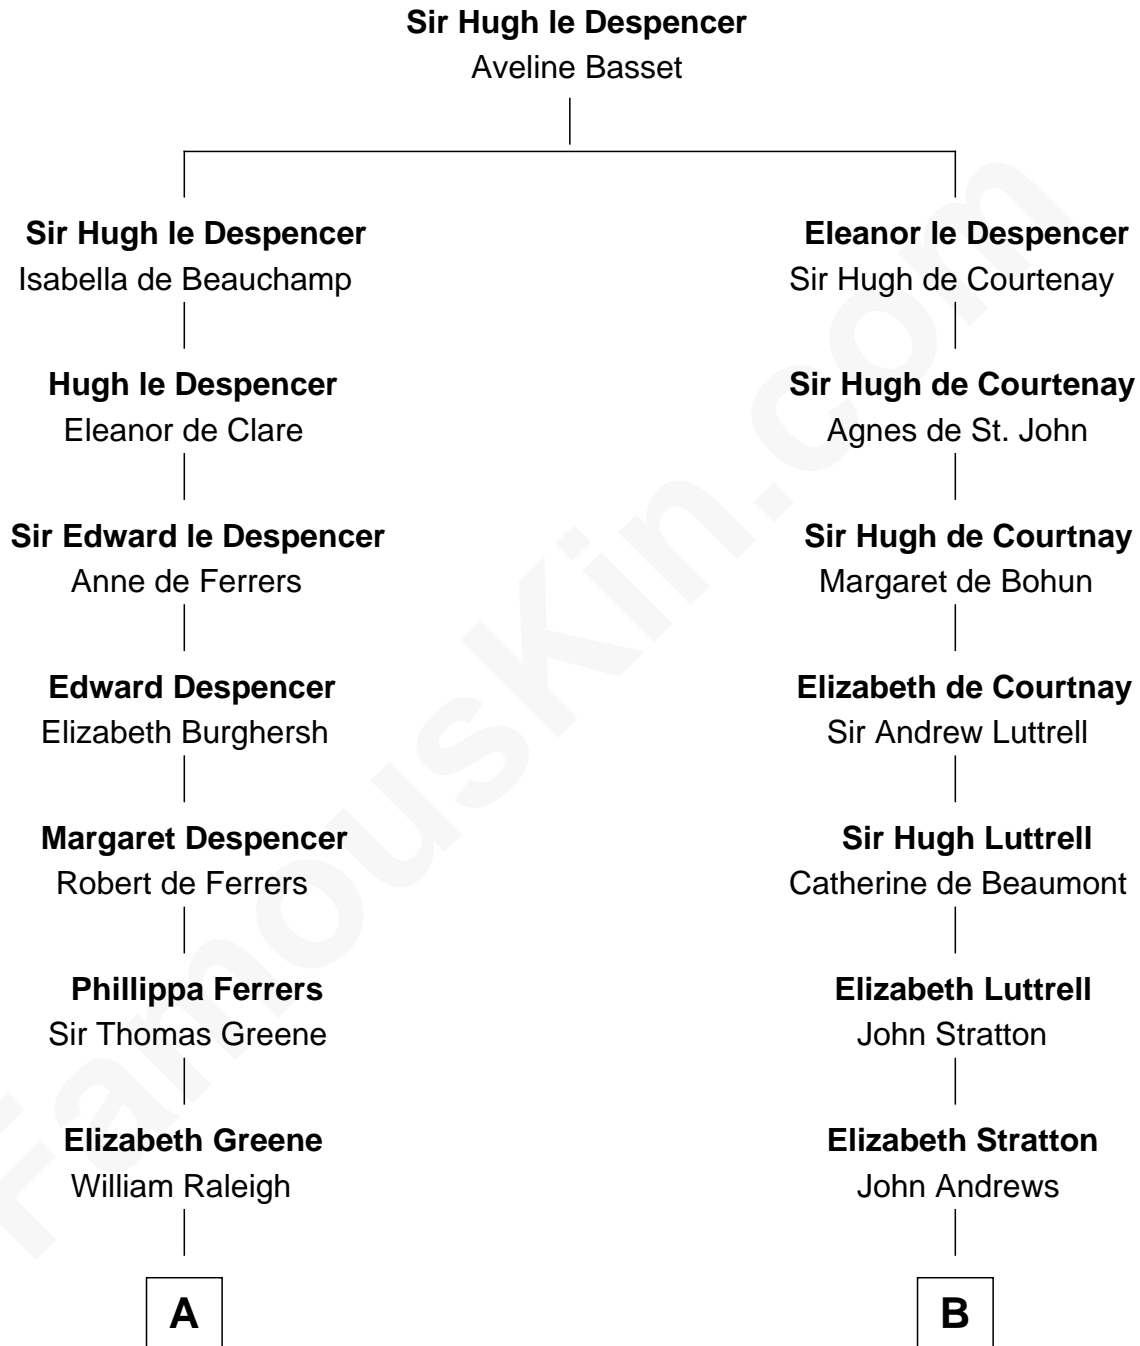

FamousKin.com

Relationship Chart of

Hetty Green

"The Witch of Wall Street"

15th cousin 5 times removed of

Carter Braxton

Signer of the Declaration of Independence

C

—
Abigail Slocum

Isaac Howland

—
Mehitable Howland

Gideon Howland

—
Abby Slocum Howland

Edward Mott Robinson

—
Hetty Green

"The Witch of Wall Street"