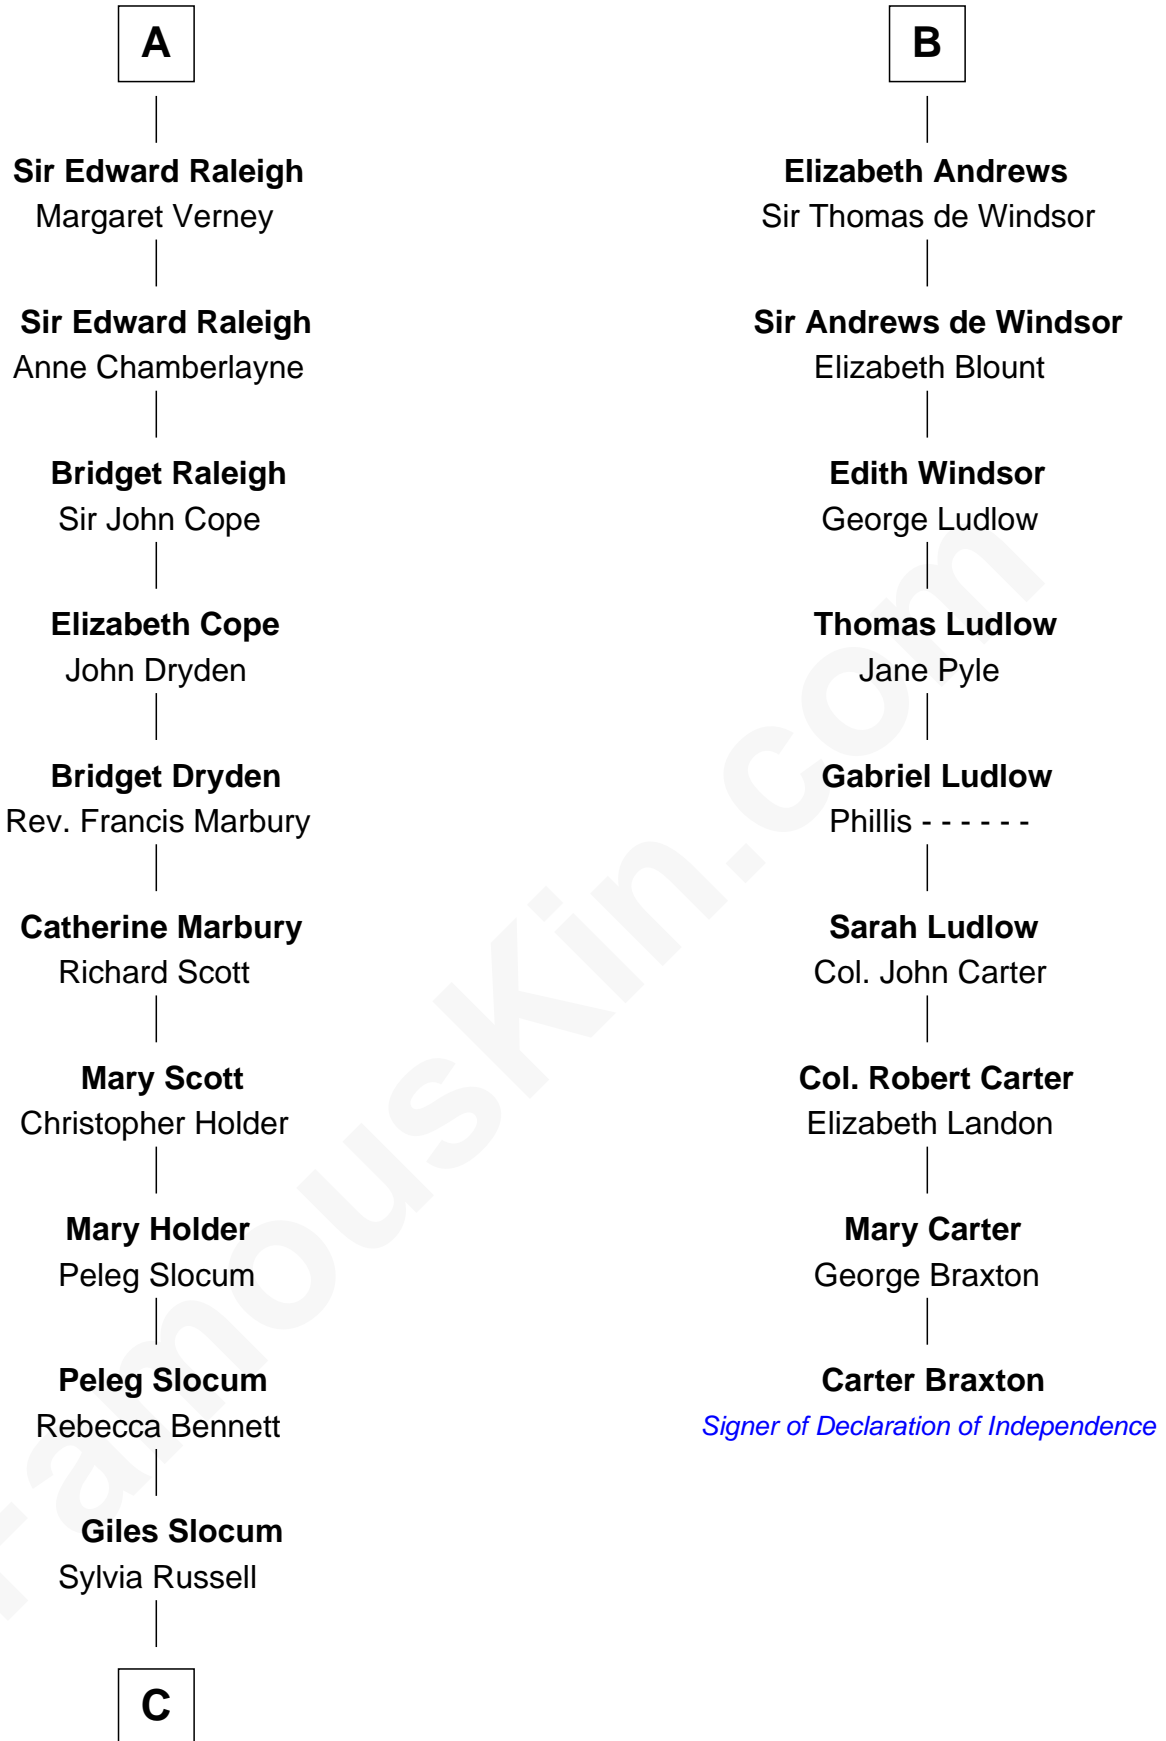

FamousKin.com

Relationship Chart of

Hetty Green

"The Witch of Wall Street"

15th cousin 5 times removed of

Carter Braxton

Signer of the Declaration of Independence

C

—
Abigail Slocum

Isaac Howland

—
Mehitable Howland

Gideon Howland

—
Abby Slocum Howland

Edward Mott Robinson

—
Hetty Green

"The Witch of Wall Street"