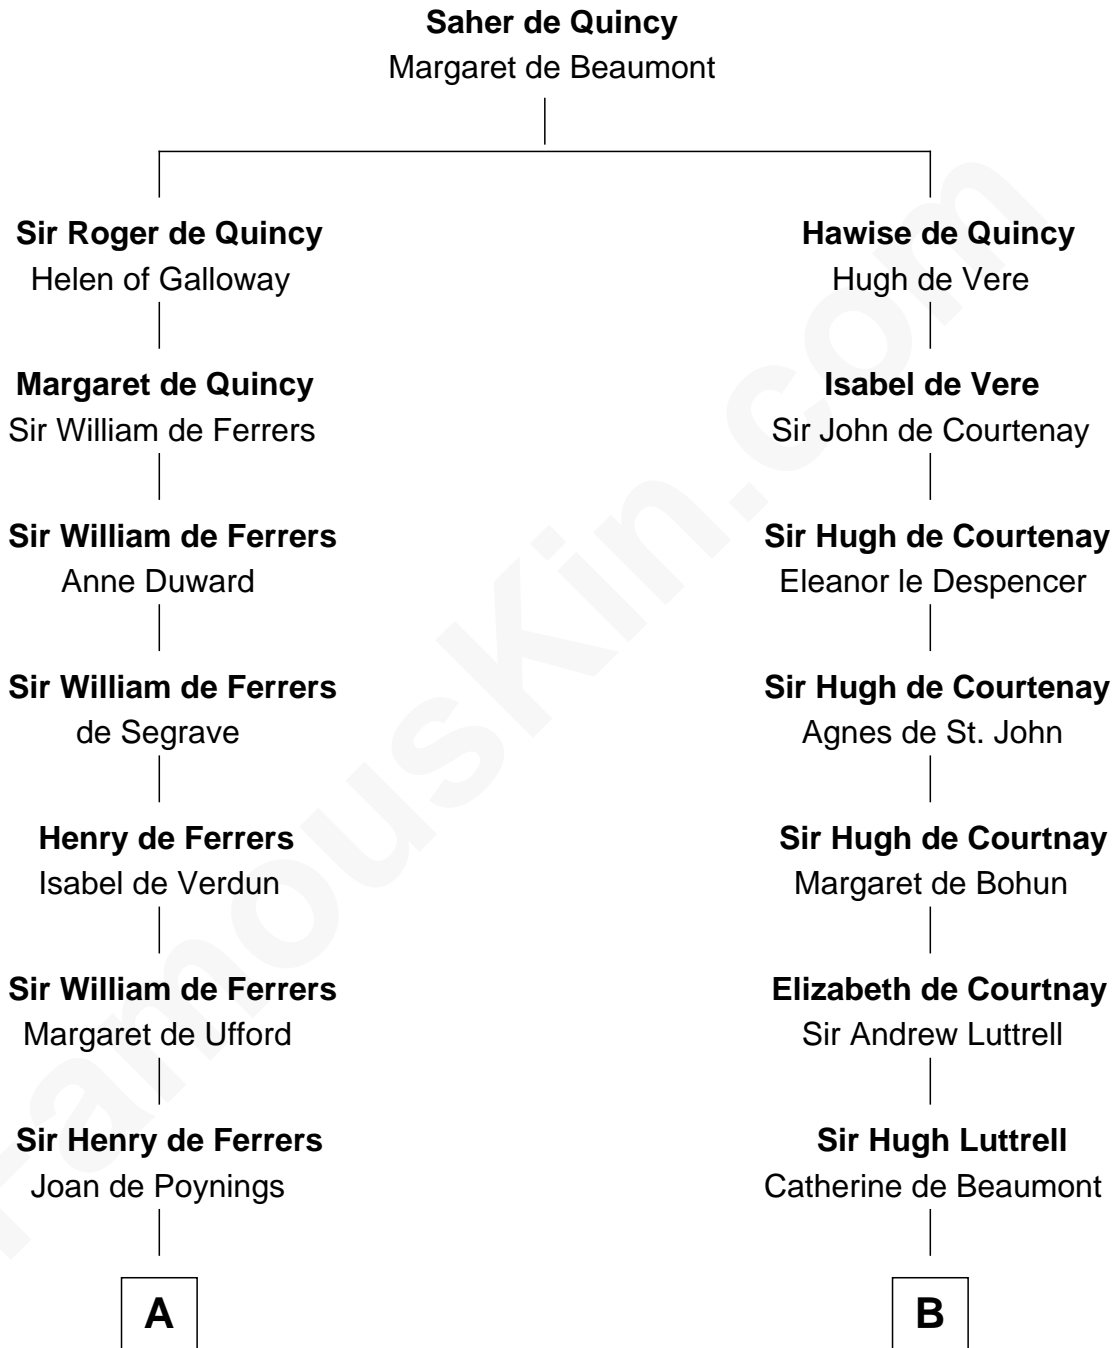

FamousKin.com

Relationship Chart of

Hetty Green

"The Witch of Wall Street"

17th cousin 4 times removed of

Carter Braxton

Signer of the Declaration of Independence

C

—
Thomas Hicks

Judith Akin

—
Sarah Hicks

Gideon Howland

—
Gideon Howland

Mehitable Howland

—
Abby Slocum Howland

Edward Mott Robinson

—
Hetty Green

"The Witch of Wall Street"

FamousKin.com