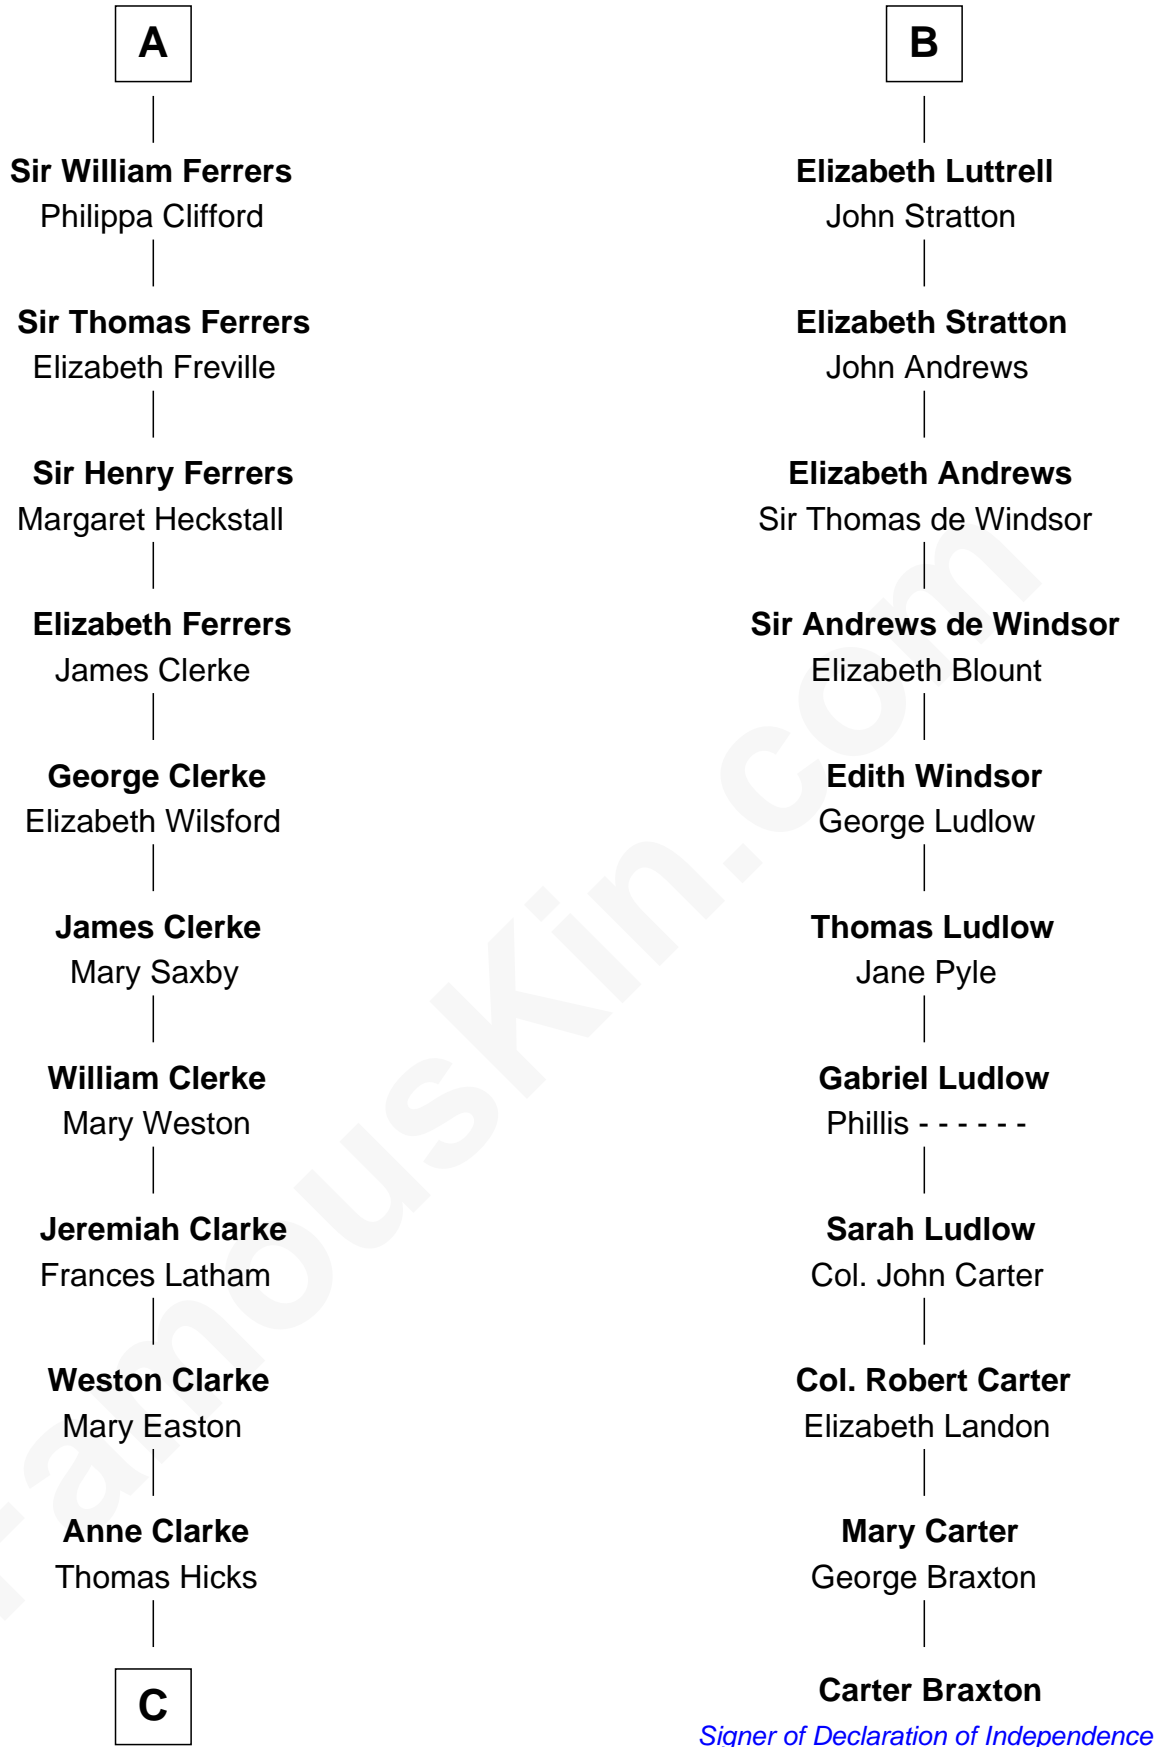

FamousKin.com

Relationship Chart of

Hetty Green

"The Witch of Wall Street"

17th cousin 4 times removed of

Carter Braxton

Signer of the Declaration of Independence

C

—
Thomas Hicks

Judith Akin

—
Sarah Hicks

Gideon Howland

—
Gideon Howland

Mehitable Howland

—
Abby Slocum Howland

Edward Mott Robinson

—
Hetty Green

"The Witch of Wall Street"

FamousKin.com