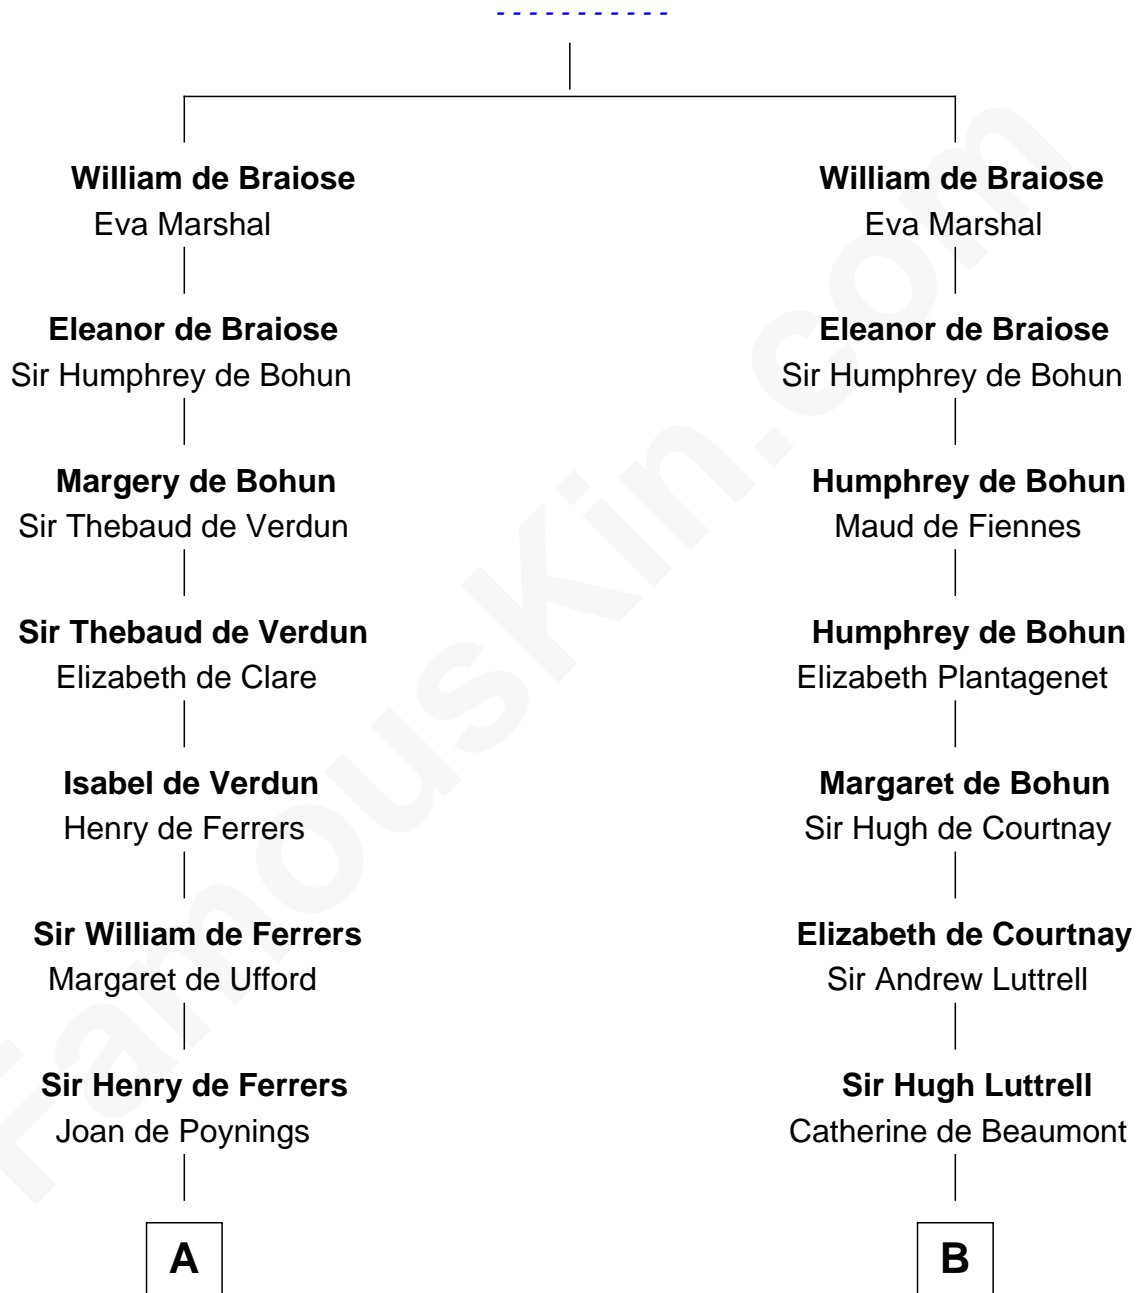

Reginald de Braiose