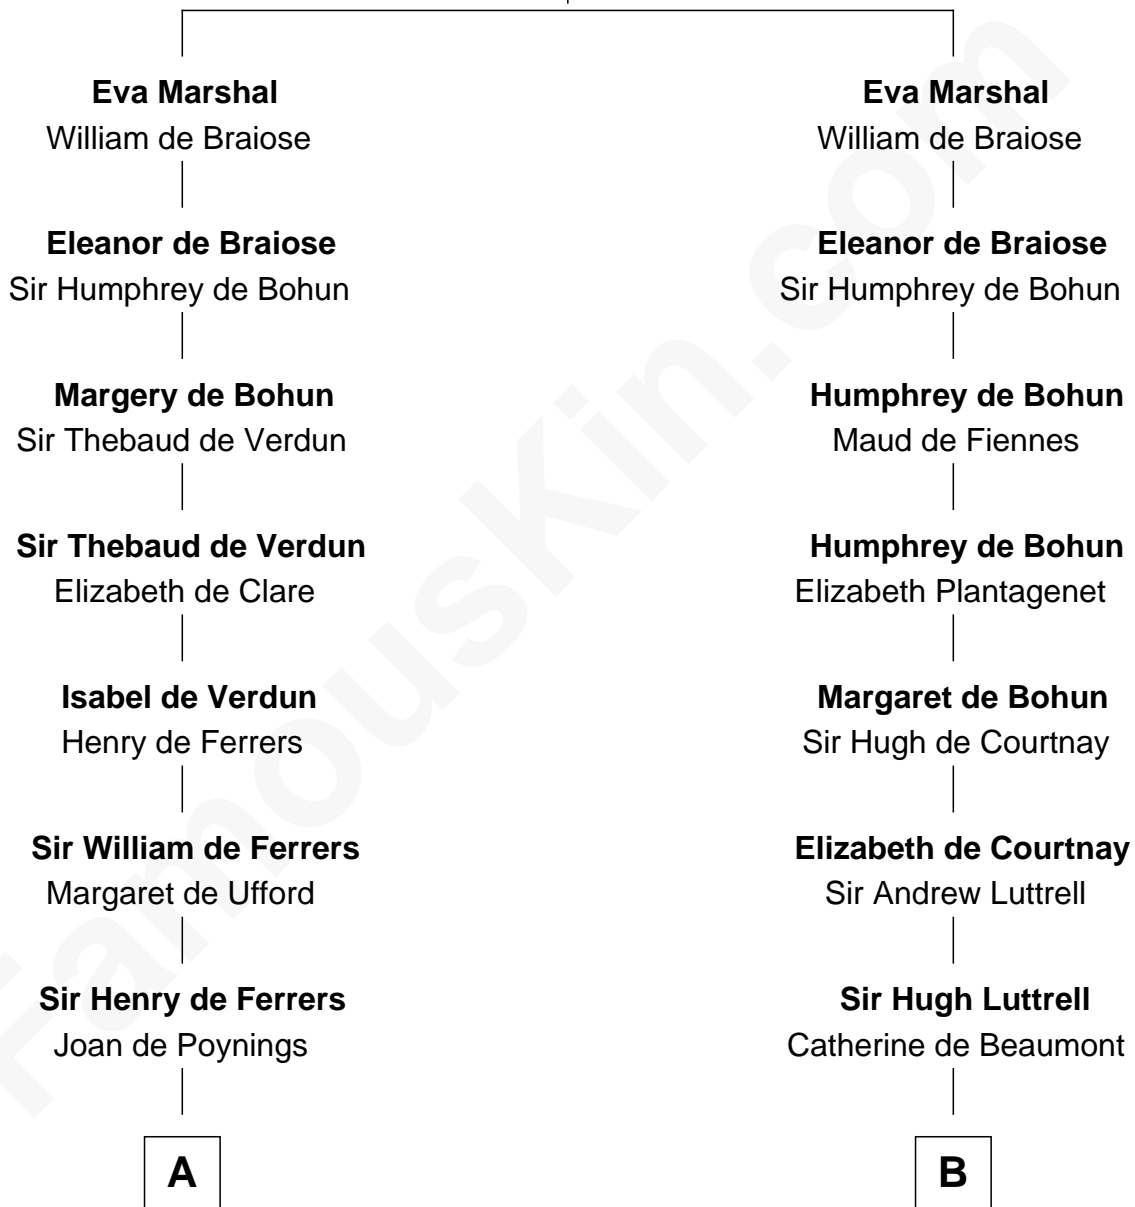

FamousKin.com

Relationship Chart of

Hetty Green

"The Witch of Wall Street"

17th cousin 4 times removed of

Carter Braxton

Signer of the Declaration of Independence

Sir William Marshal

Isabel de Clare

C

Thomas Hicks

Judith Akin

Sarah Hicks

Gideon Howland

Gideon Howland

Mehitable Howland

Abby Slocum Howland

Edward Mott Robinson

Hetty Green

"The Witch of Wall Street"

FamousKin.com