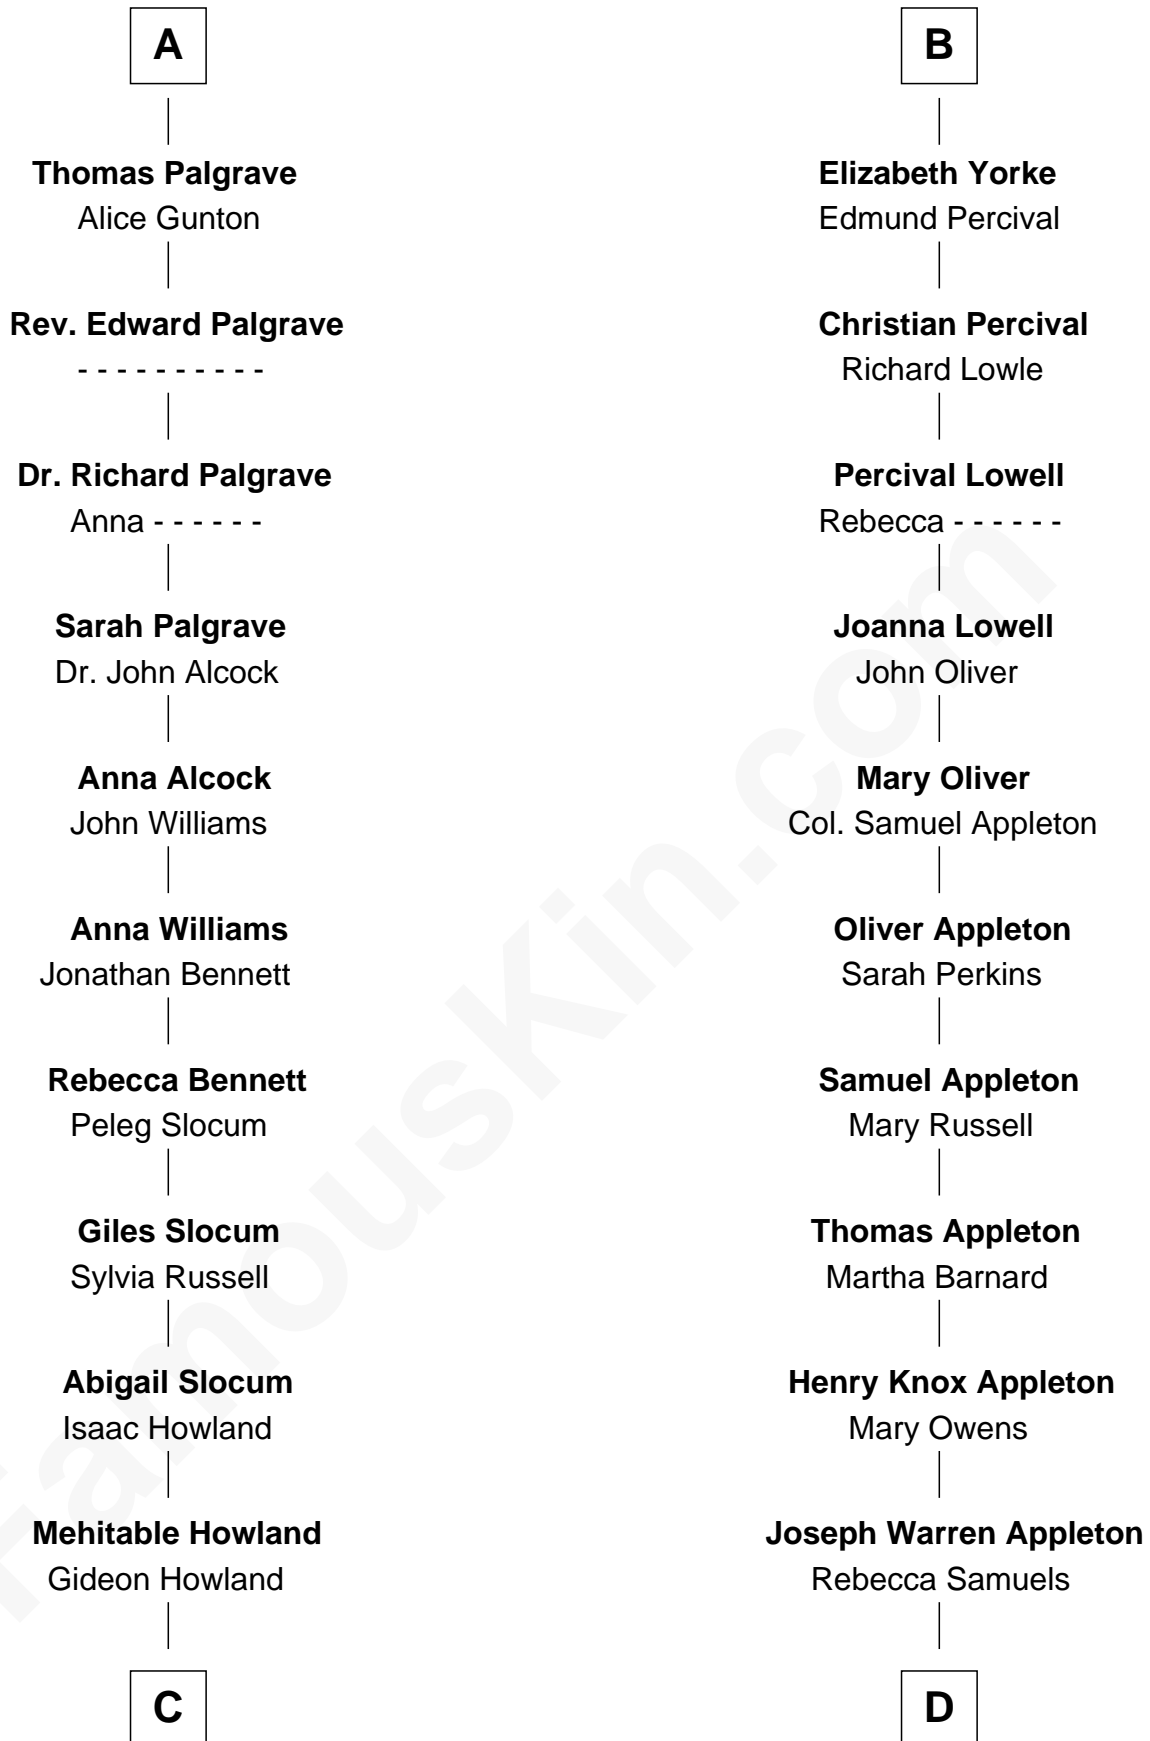

FamousKin.com

Relationship Chart of

Hetty Green

"The Witch of Wall Street"

18th cousin 3 times removed of

Marie-Chantal Miller
Crown Princess of Greece

Humphrey de Bohun
Elizabeth Plantagenet

Sir William de Bohun
Elizabeth de Badlesmere

Elizabeth de Bohun
Sir Richard Fitzalan

Elizabeth Fitzalan
Sir Robert Goushill

Elizabeth Goushill
Sir Robert Wingfield

Elizabeth Wingfield
Sir William Brandon

Eleanor Brandon
John Glemham

Anne Glemham
Henry Palgrave

A

Margaret de Bohun
Sir Hugh de Courtnay

Elizabeth de Courtnay
Sir Andrew Luttrell

Sir Hugh Luttrell
Catherine de Beaumont

Sir John Luttrell
Margaret Touchet

Sir James Luttrell
Elizabeth Courtnay

Sir Hugh Luttrell
Margaret Hill

Eleanor Luttrell
Roger Yorke

B

C

Abby Slocum Howland
Edward Mott Robinson

Hetty Green
"The Witch of Wall Street"

D

George H. Appleton
Mary Helen Edson

Blanche Louise Appleton
Ellis John Springer Miller