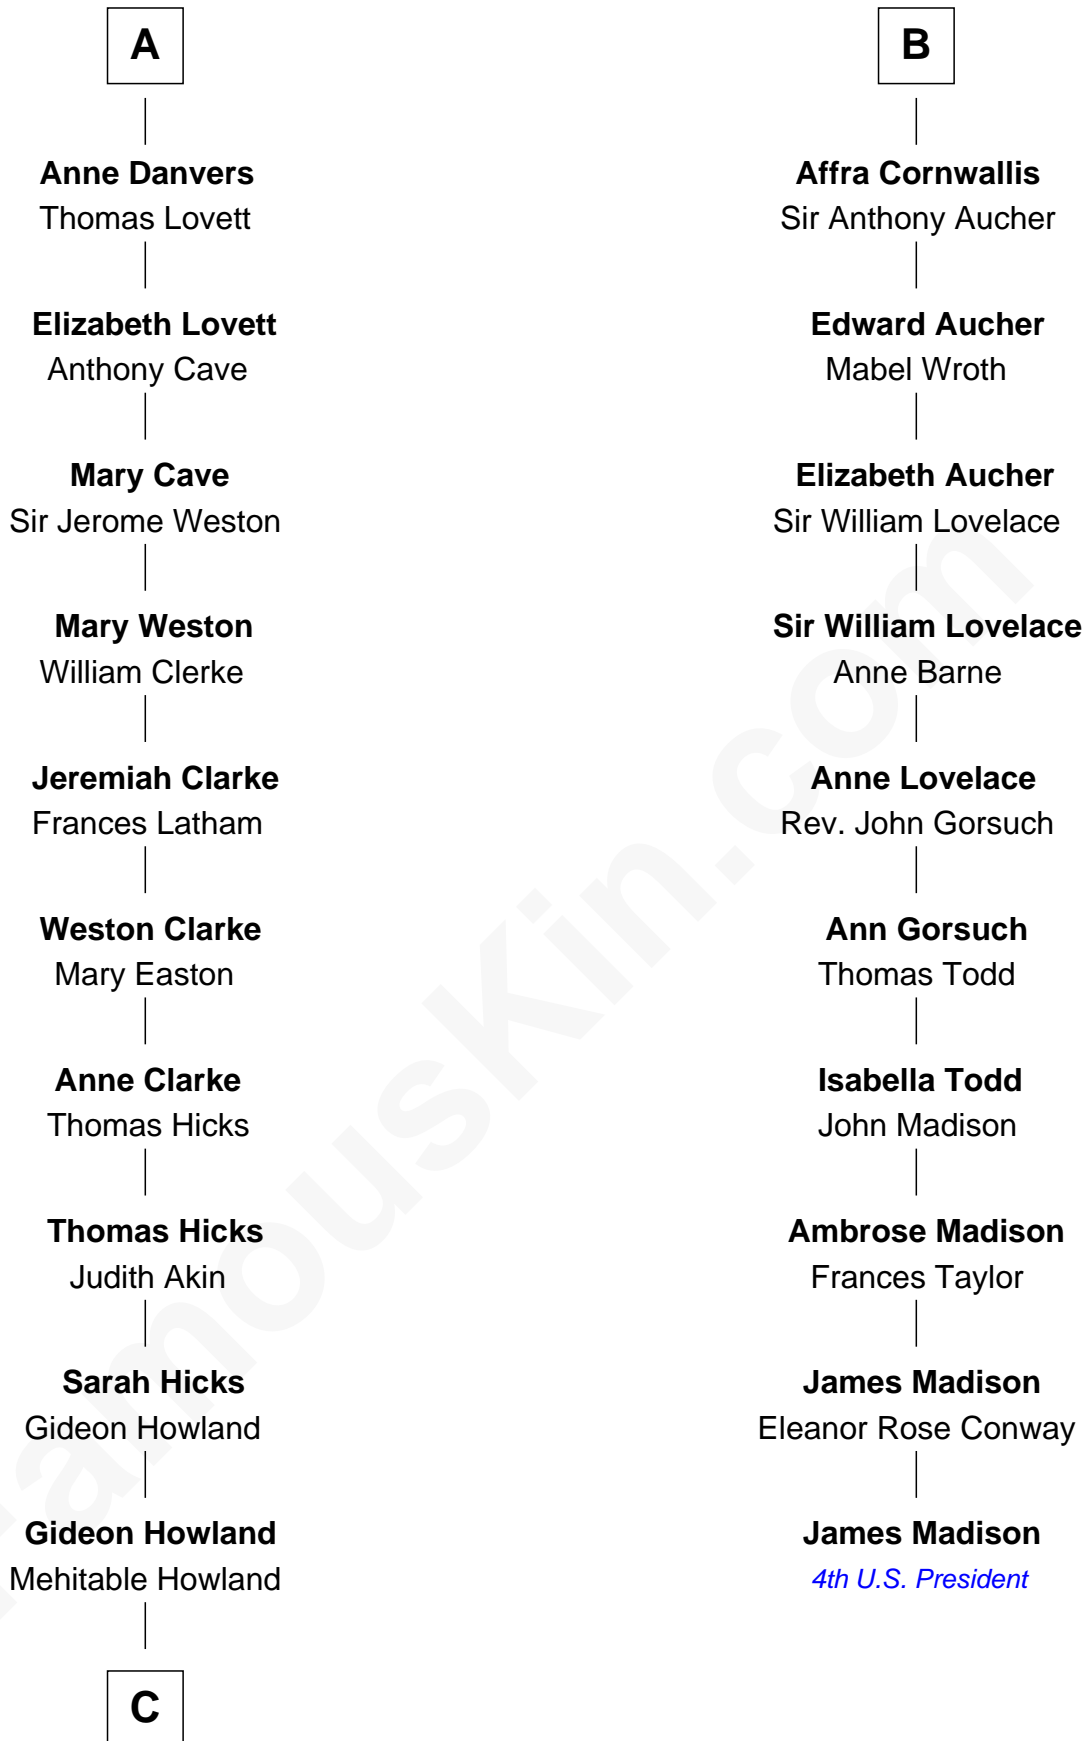

FamousKin.com

Relationship Chart of

Hetty Green

"The Witch of Wall Street"

16th cousin 2 times removed of

James Madison
4th U.S. President

Sir William de Montagu
Elizabeth de Montfort

Hawise de Montagu
Sir Roger de Bavent

Joan de Bavent
Sir John Dauntsey

John Dauntsey
Elizabeth Beverley

Joan Dauntsey
Sir John Stradling

Edmund Stradling
Elizabeth Arundell

John Stradling
Alice Langford

Anne Stradling
Sir John Danvers

A

William de Montagu
Katherine de Grandison

Sibyl de Montagu
Sir Edmund Fitzalan

Philippe Fitzalan
Sir Richard Sergeaux

Philippa Sergeaux
Sir Robert Pashley

Anne Pashley
Edward Tyrrell

Philippa Tyrrell
Thomas Cornwallis

Sir William Cornwallis
Elizabeth Stanford

B

C

Abby Slocum Howland

Edward Mott Robinson

Hetty Green

"The Witch of Wall Street"

FamousKin.com