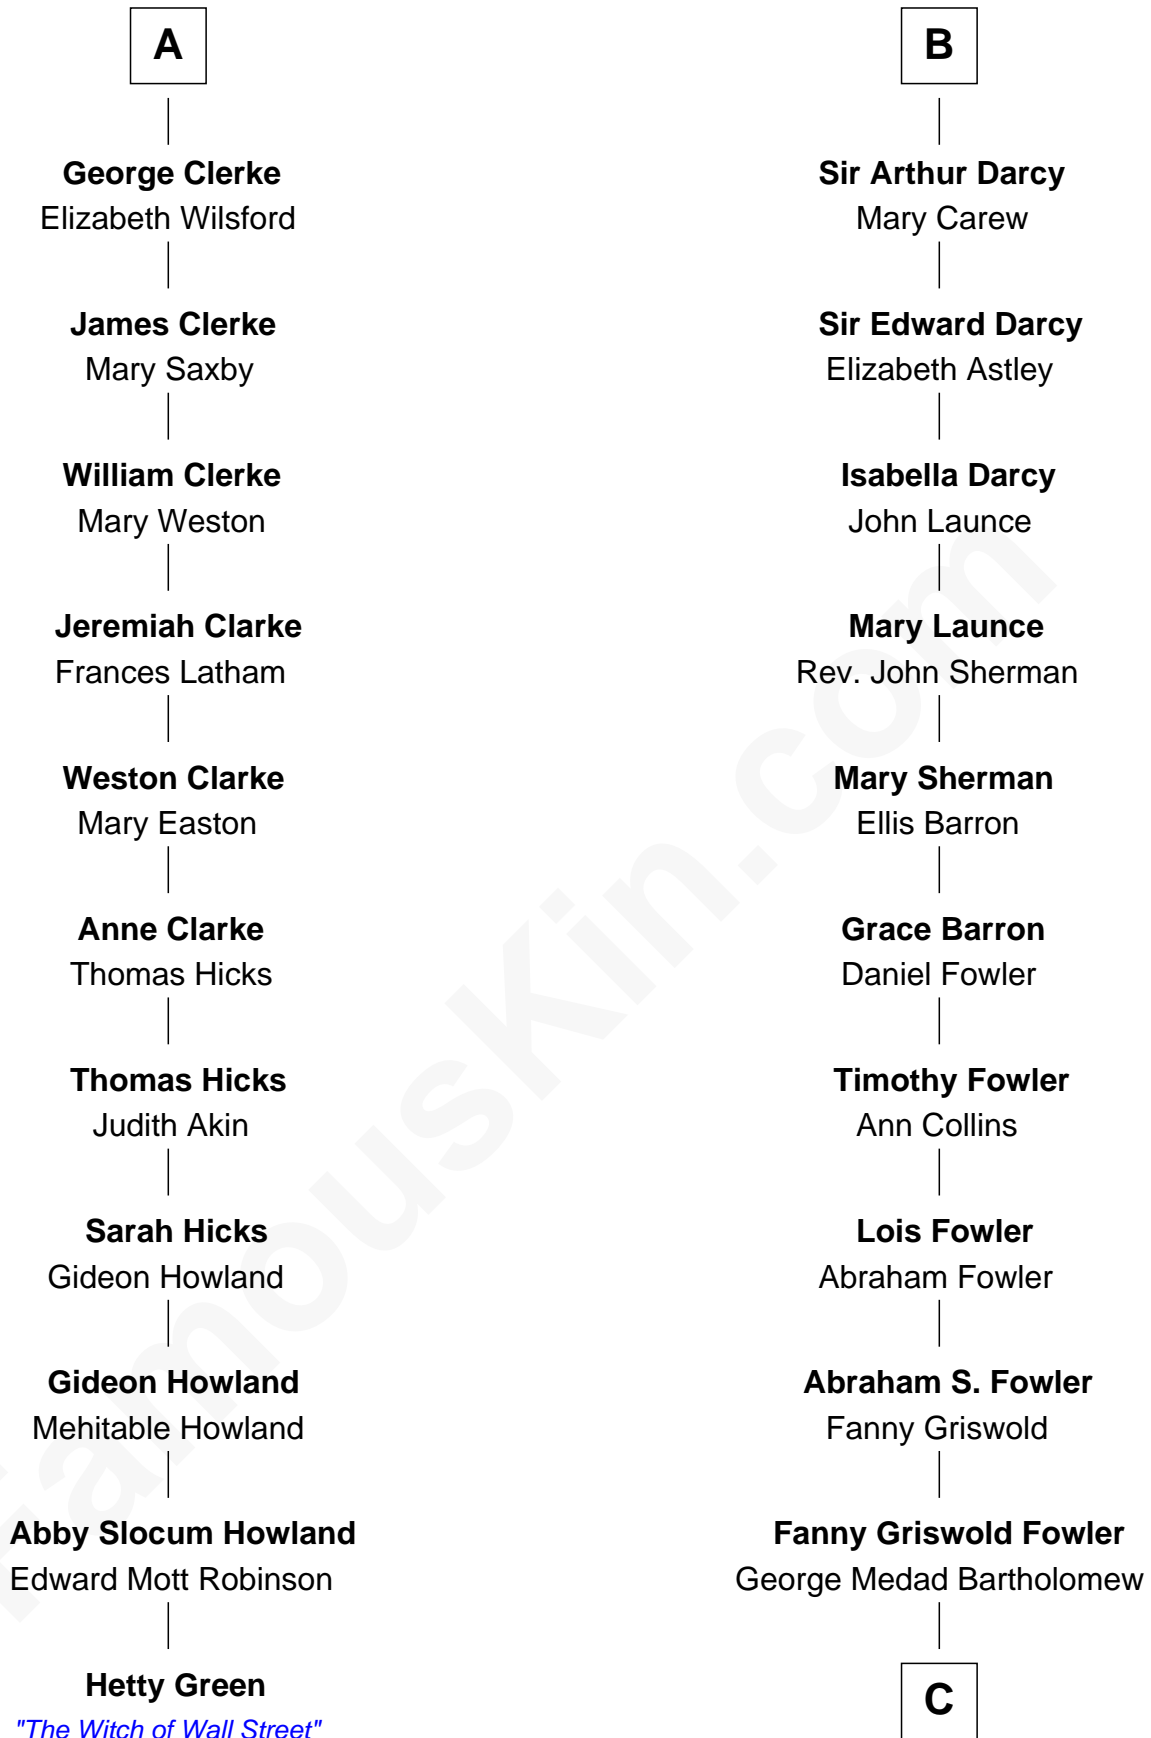

FamousKin.com Relationship Chart of

Hetty Green

"The Witch of Wall Street"

17th cousin 3 times removed of

Bill Weld

68th Governor of Massachusetts

C

Fanny Elizabeth Bartholomew

Dr. Francis Minot Weld

Francis Minot Weld

Margaret Low White

David Weld

Mary Blake Nichols

Bill Weld

68th Governor of Massachusetts