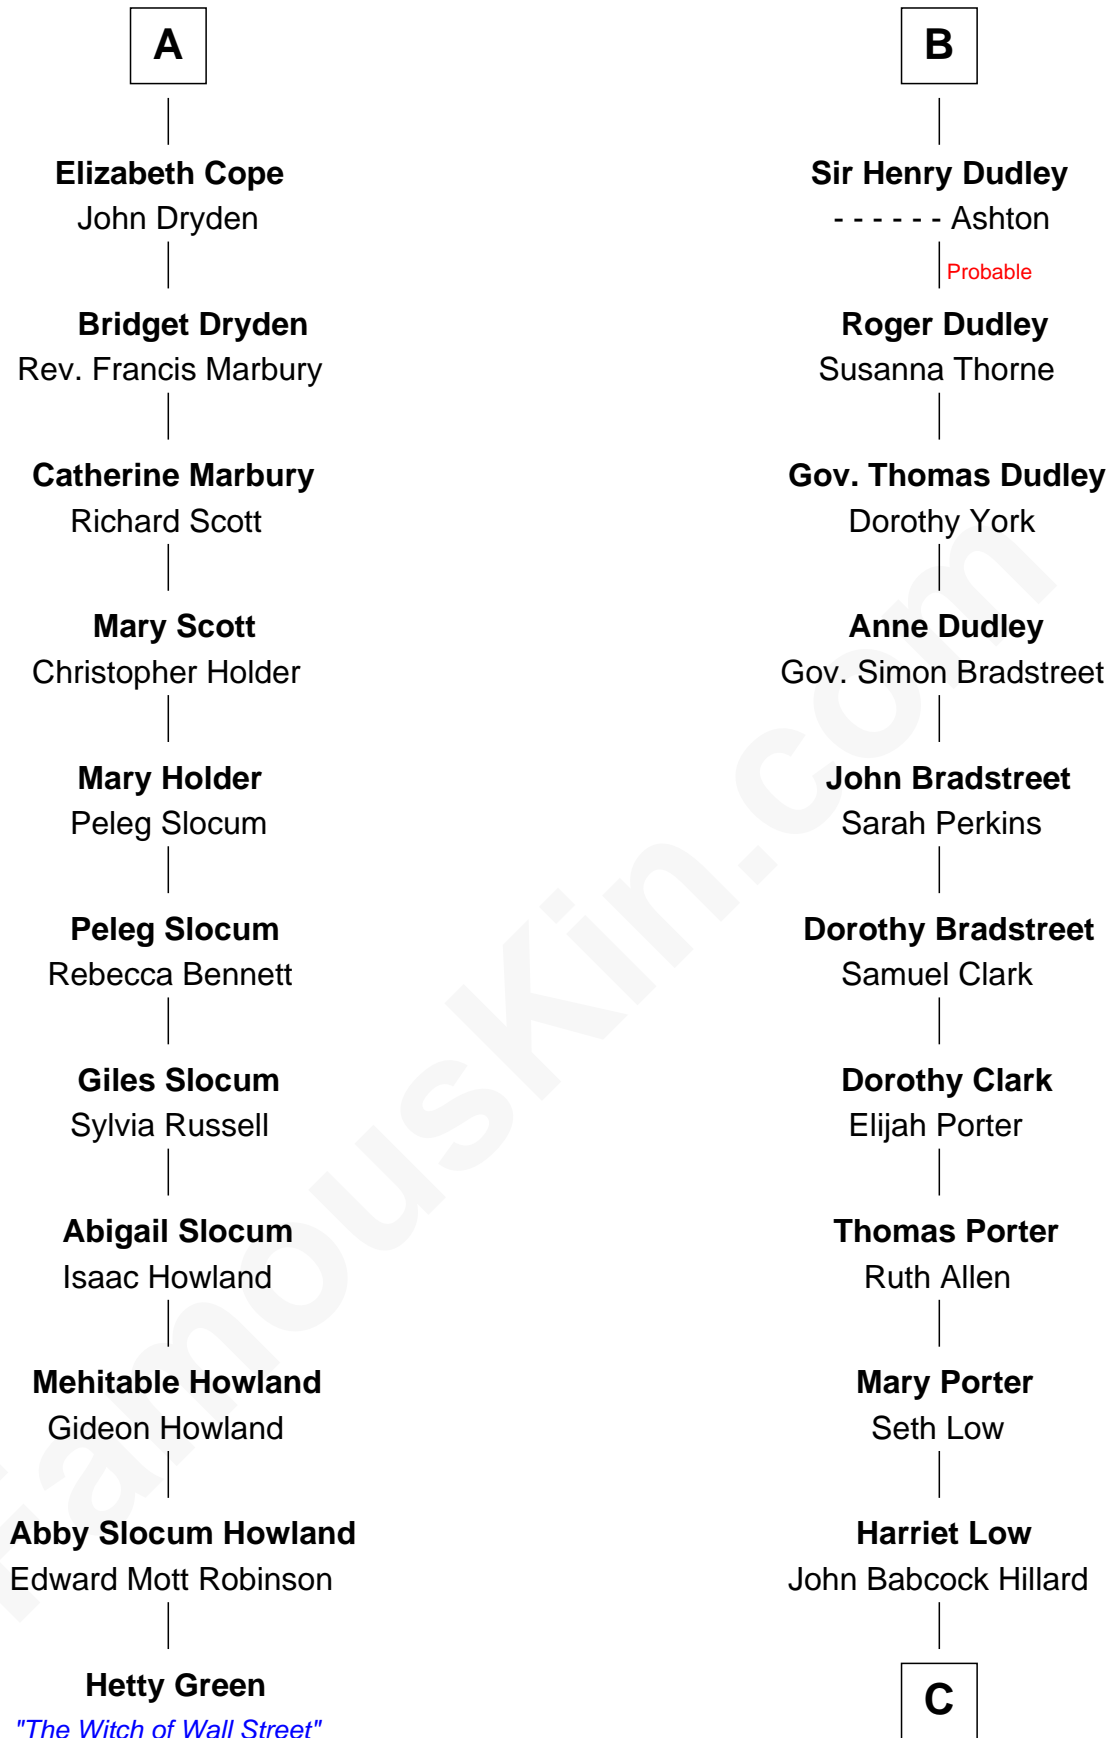

FamousKin.com

Relationship Chart of

Hetty Green

"The Witch of Wall Street"

17th cousin 3 times removed of

Bill Weld

68th Governor of Massachusetts

C

Harriet Hillard

William Augustus White

Margaret Low White

Francis Minot Weld

David Weld

Mary Blake Nichols

Bill Weld

68th Governor of Massachusetts