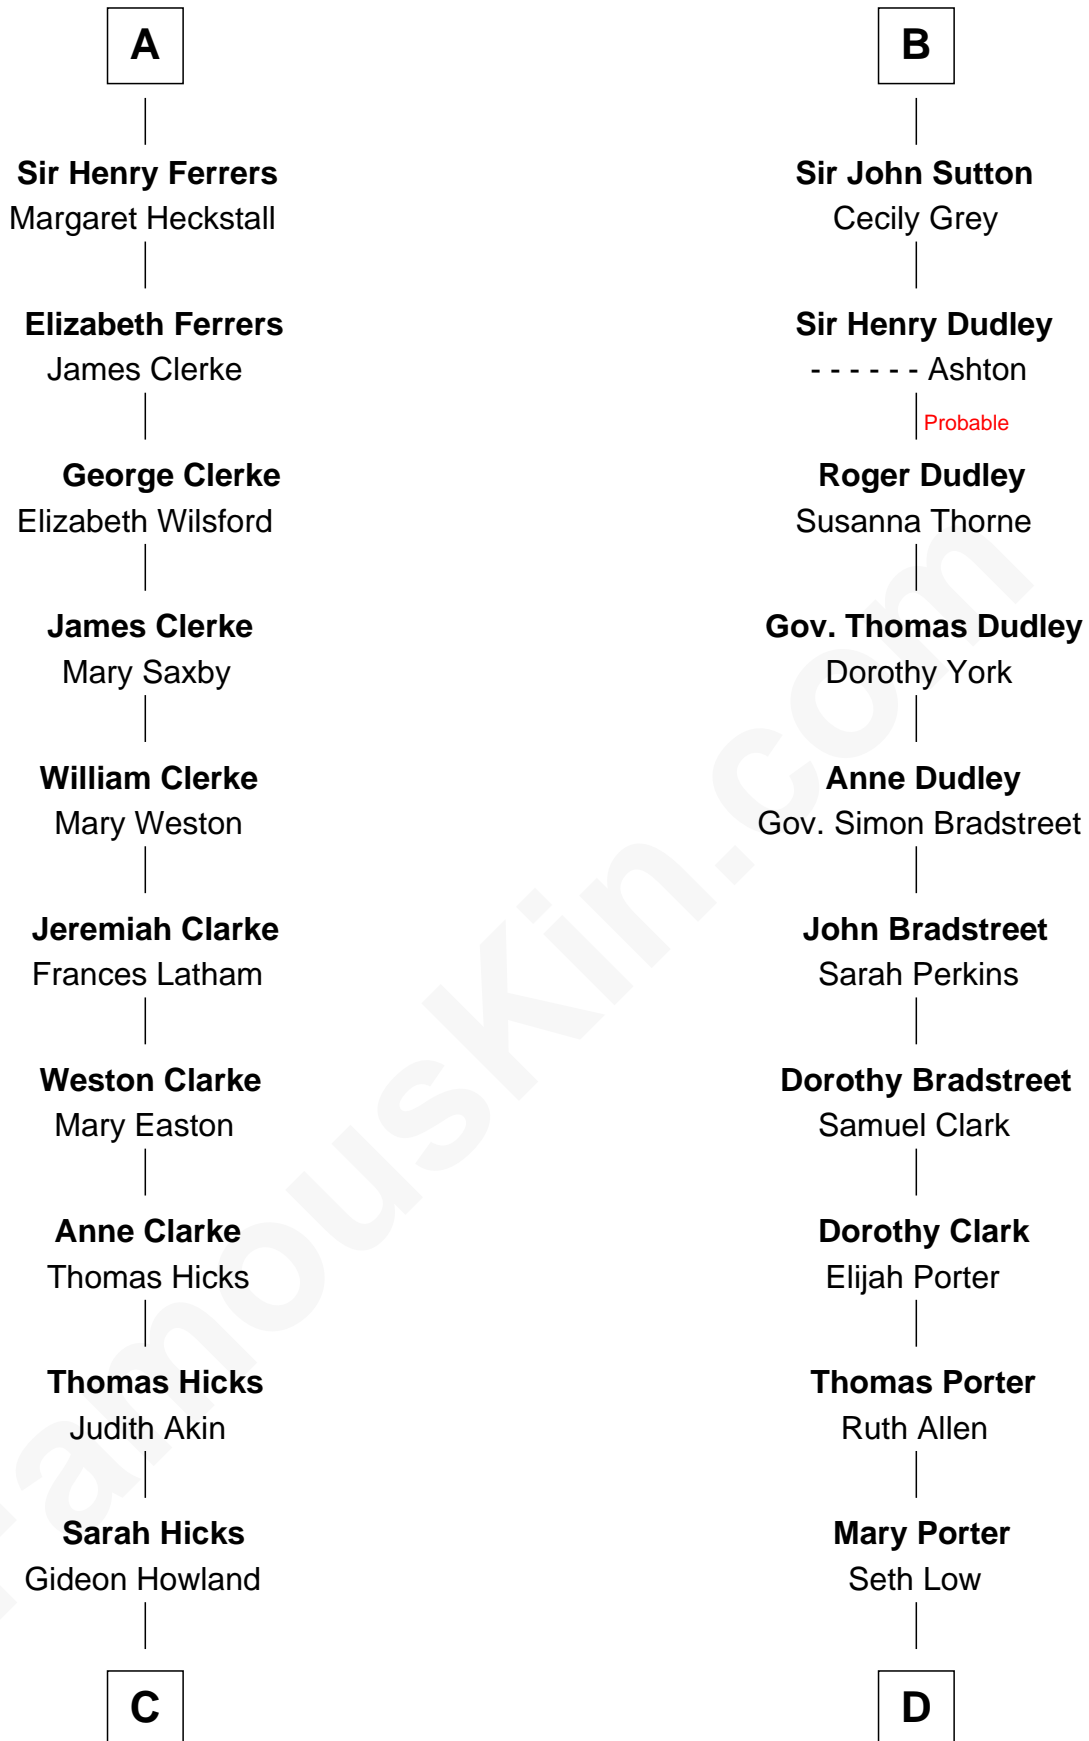

FamousKin.com

Relationship Chart of

Hetty Green

"The Witch of Wall Street"

19th cousin 2 times removed of

Bill Weld

68th Governor of Massachusetts

C

Gideon Howland
Mehitable Howland

Abby Slocum Howland
Edward Mott Robinson

Hetty Green
"The Witch of Wall Street"

D

Harriet Low
John Babcock Hillard

Harriet Hillard
William Augustus White

Margaret Low White
Francis Minot Weld

David Weld
Mary Blake Nichols

Bill Weld
68th Governor of Massachusetts