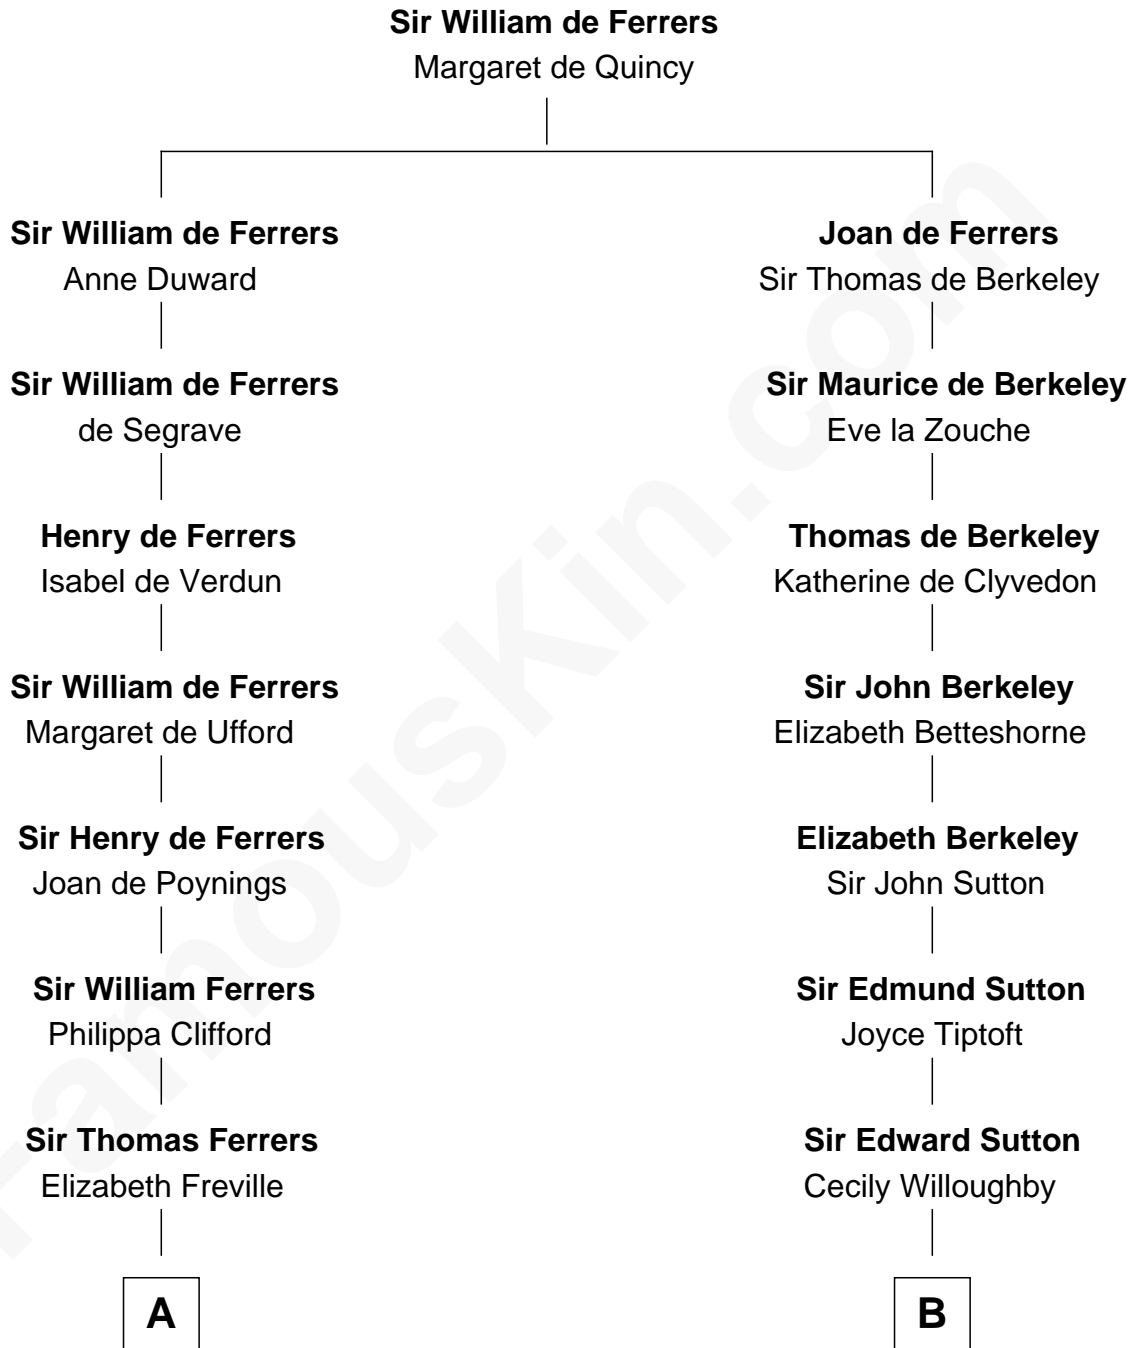

FamousKin.com

Relationship Chart of

Hetty Green

"The Witch of Wall Street"

19th cousin 2 times removed of

Bill Weld

68th Governor of Massachusetts

C

Gideon Howland
Mehitable Howland

Abby Slocum Howland
Edward Mott Robinson

Hetty Green
"The Witch of Wall Street"

D

Harriet Low
John Babcock Hillard

Harriet Hillard
William Augustus White

Margaret Low White
Francis Minot Weld