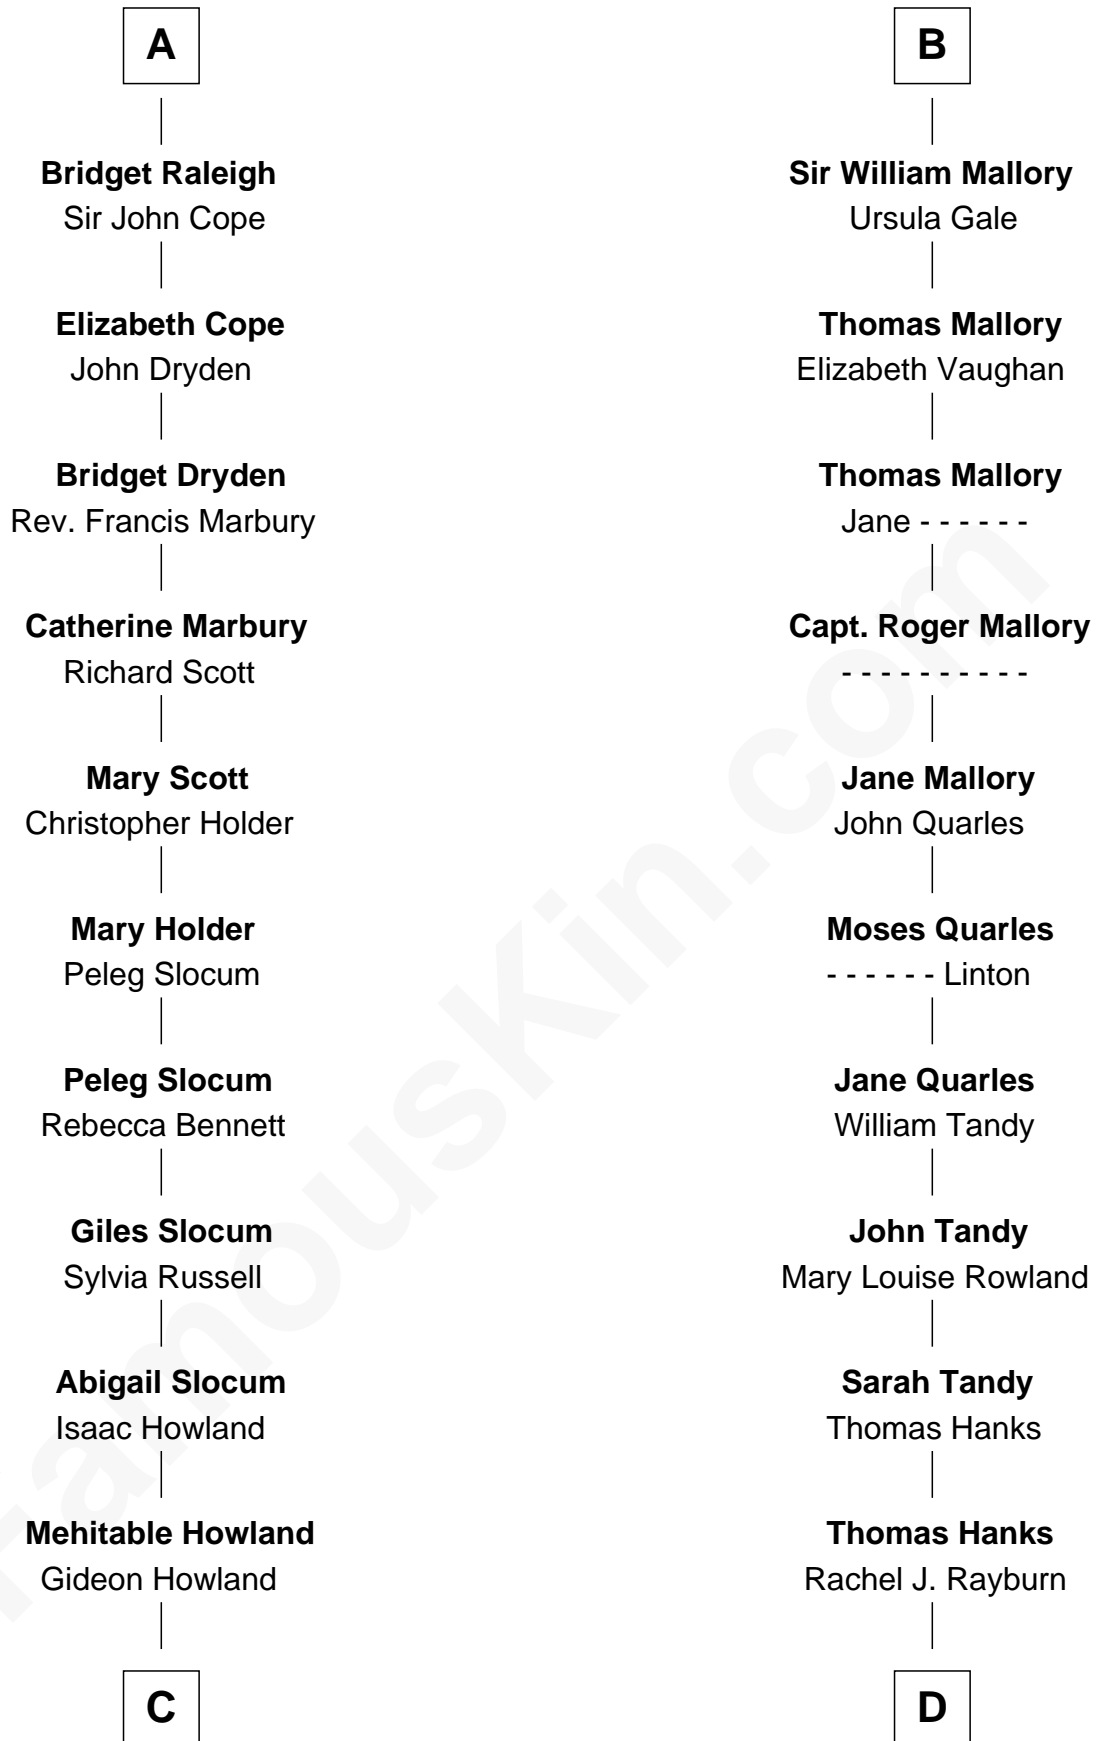

FamousKin.com Relationship Chart of

Hetty Green

"The Witch of Wall Street"

18th cousin 2 times removed of

Tom Hanks

Movie Actor

Edmund Fitzalan

Alice de Warenne

C

Abby Slocum Howland
Edward Mott Robinson

Hetty Green
"The Witch of Wall Street"

D

Daniel Boone Hanks
Mary Catherine Mefford

Ernest Buel Hanks
Gladys Hilda Ball

Amos Mefford Hanks
Janet Marylyn Frager

Tom Hanks
Movie Actor