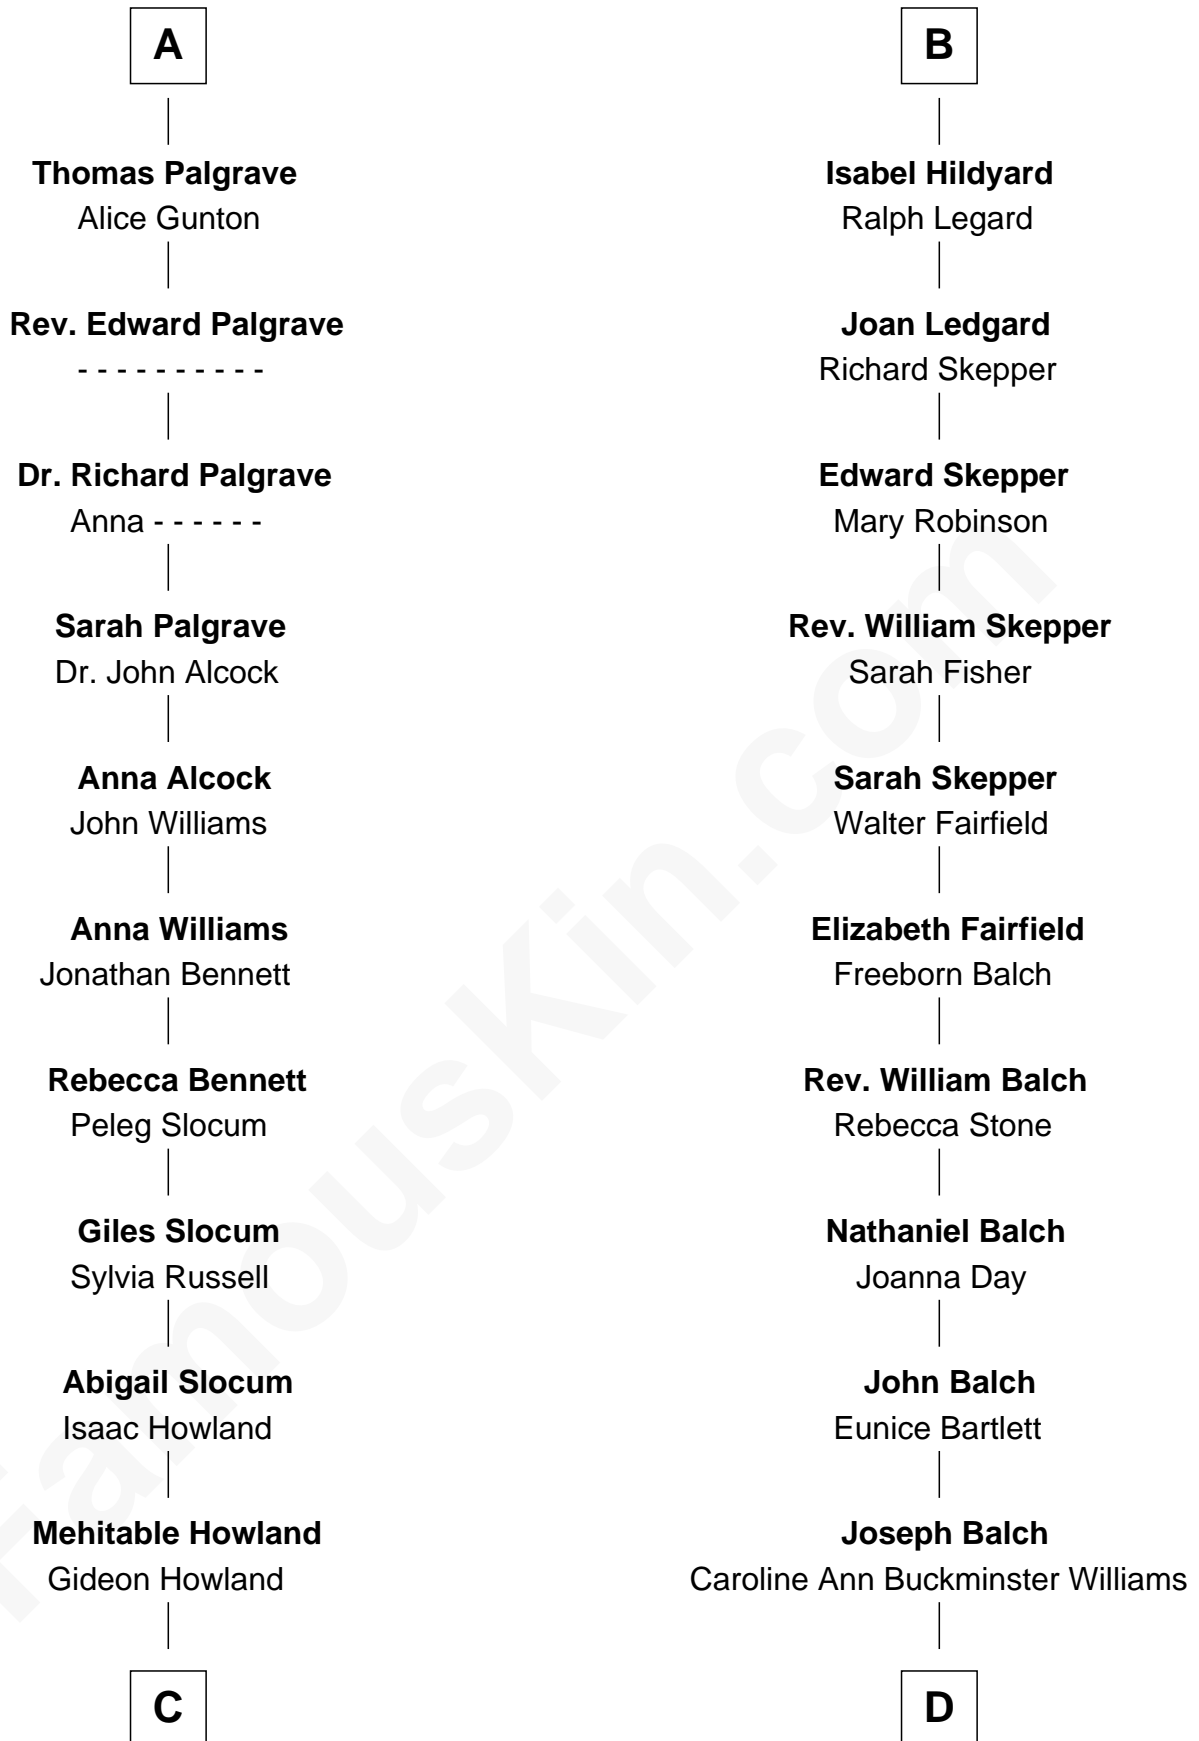

FamousKin.com

Relationship Chart of

Hetty Green

"The Witch of Wall Street"

18th cousin 3 times removed of

Tuesday Weld

TV and Movie Actress

Henry Plantagenet

Mary Clifford

Sir Philip Wentworth

Elizabeth Wentworth

Sir Martin de la See

Joan de la See

Sir Piers Hildyard

B

C