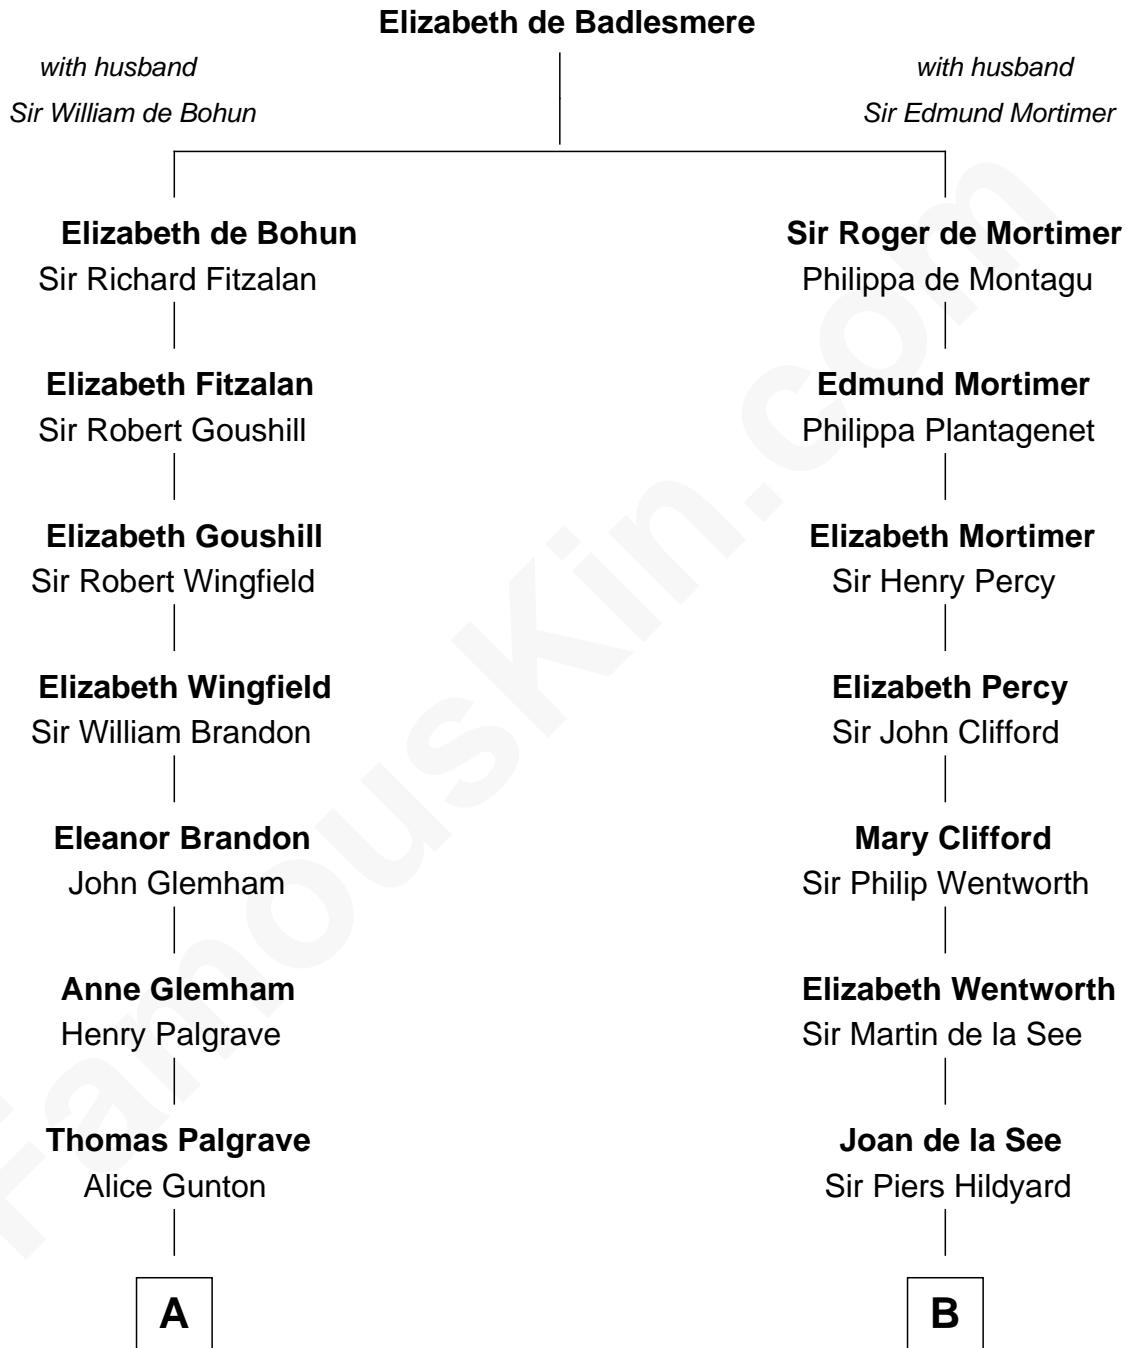

# FamousKin.com Relationship Chart of

**Hetty Green**

*"The Witch of Wall Street"*

17th cousin 4 times removed of

**Tuesday Weld**

*TV and Movie Actress*

**C**

—  
**Sarah Bartlett Balch**

Stephen Minot Weld

—  
**Stephen Minot Weld**

Eloise Rodman

—  
**Edward Motley Weld**

Sarah Lothrop King

—  
**Lothrop Motley Weld**

Yosene Balfour Ker

—  
**Tuesday Weld**