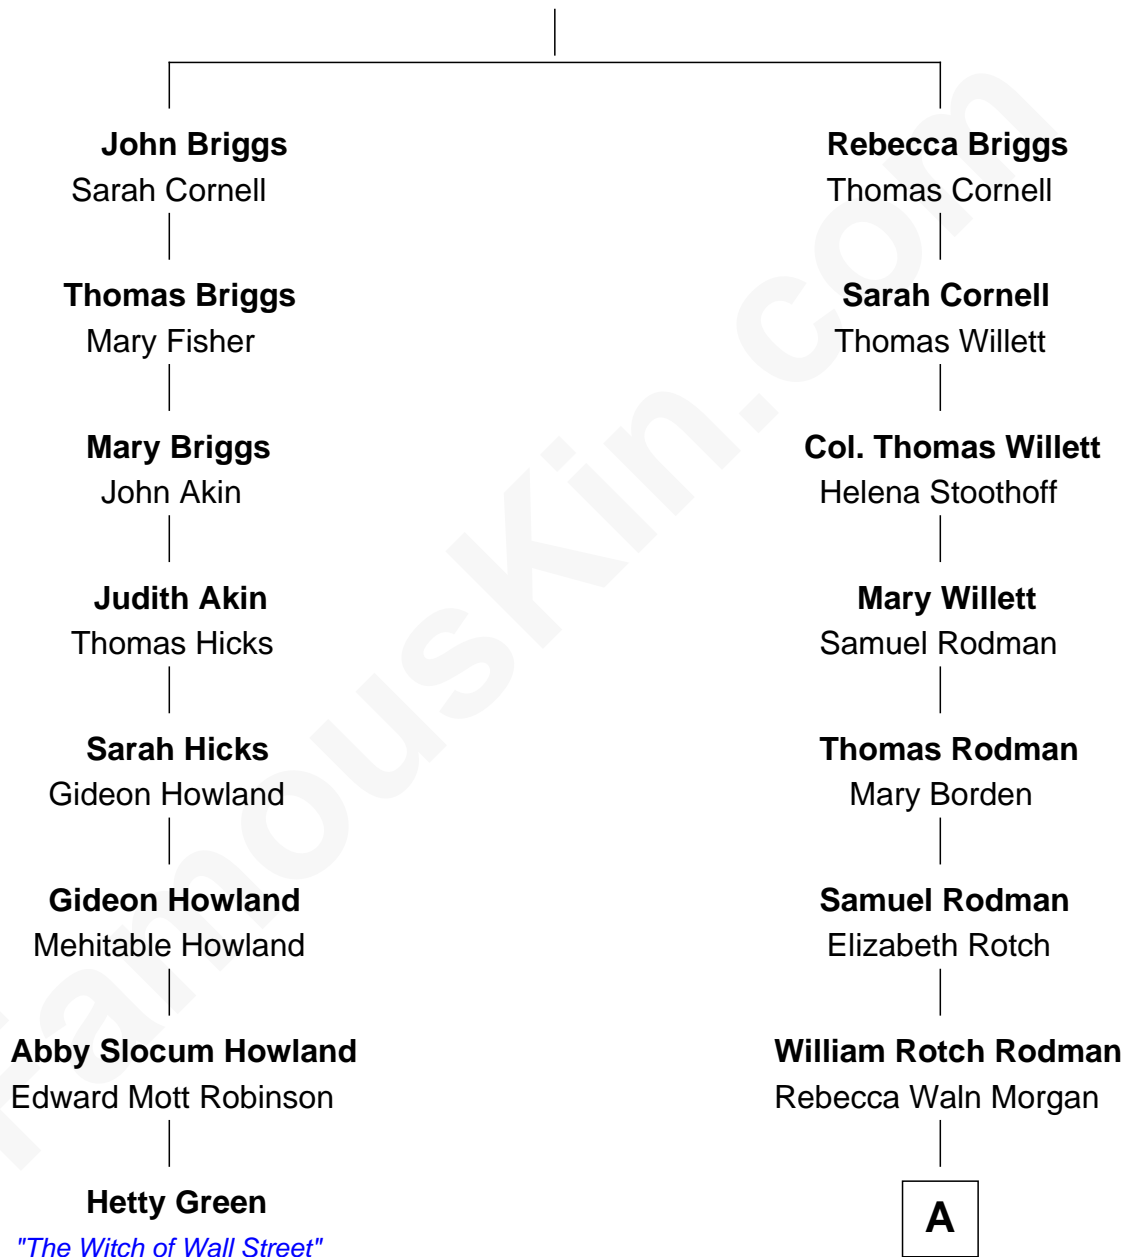

FamousKin.com

Relationship Chart of

Hetty Green

"The Witch of Wall Street"

7th cousin 4 times removed of

Tuesday Weld

TV and Movie Actress

Henry Briggs

A

—
Alfred Rodman

Anna Lothrop Motley

—
Eloise Rodman

Stephen Minot Weld

—
Edward Motley Weld

Sarah Lothrop King

—
Lothrop Motley Weld

Yosene Balfour Ker

—
Tuesday Weld

TV and Movie Actress