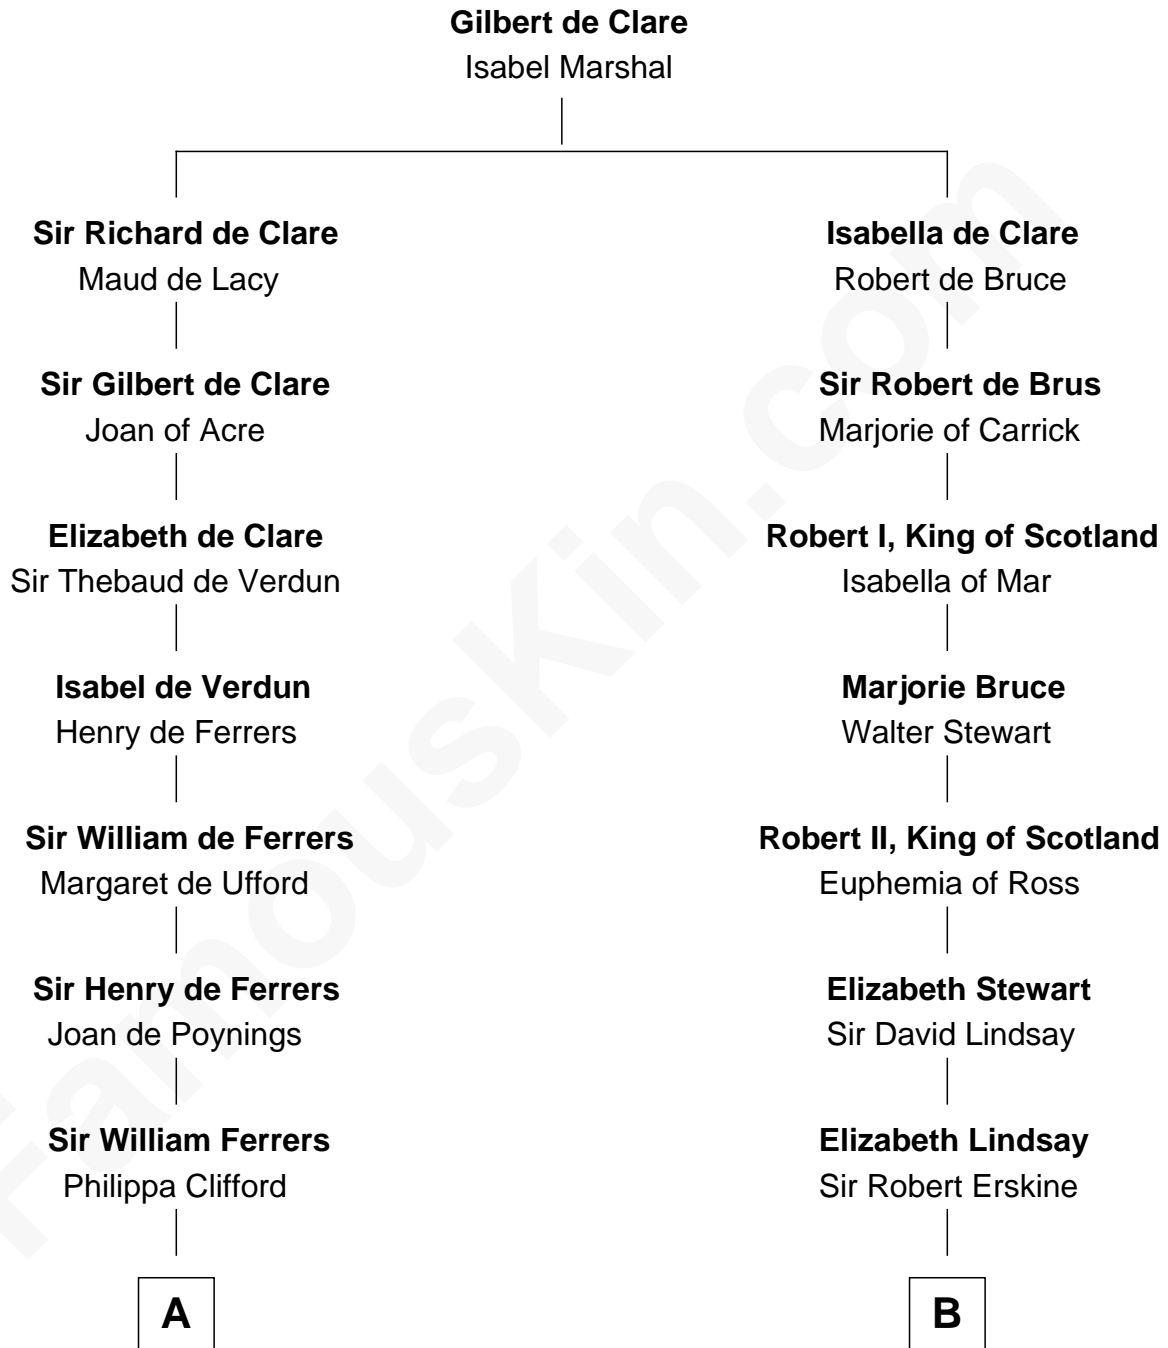

FamousKin.com Relationship Chart of

Hetty Green

"The Witch of Wall Street"

16th cousin 4 times removed of

Philip Livingston

Signer of the Declaration of Independence

A

Sir Thomas Ferrers

Mary Saxby

William Clerke

Mary Weston

Jeremiah Clarke

Frances Latham

Weston Clarke

Mary Easton

Anne Clarke