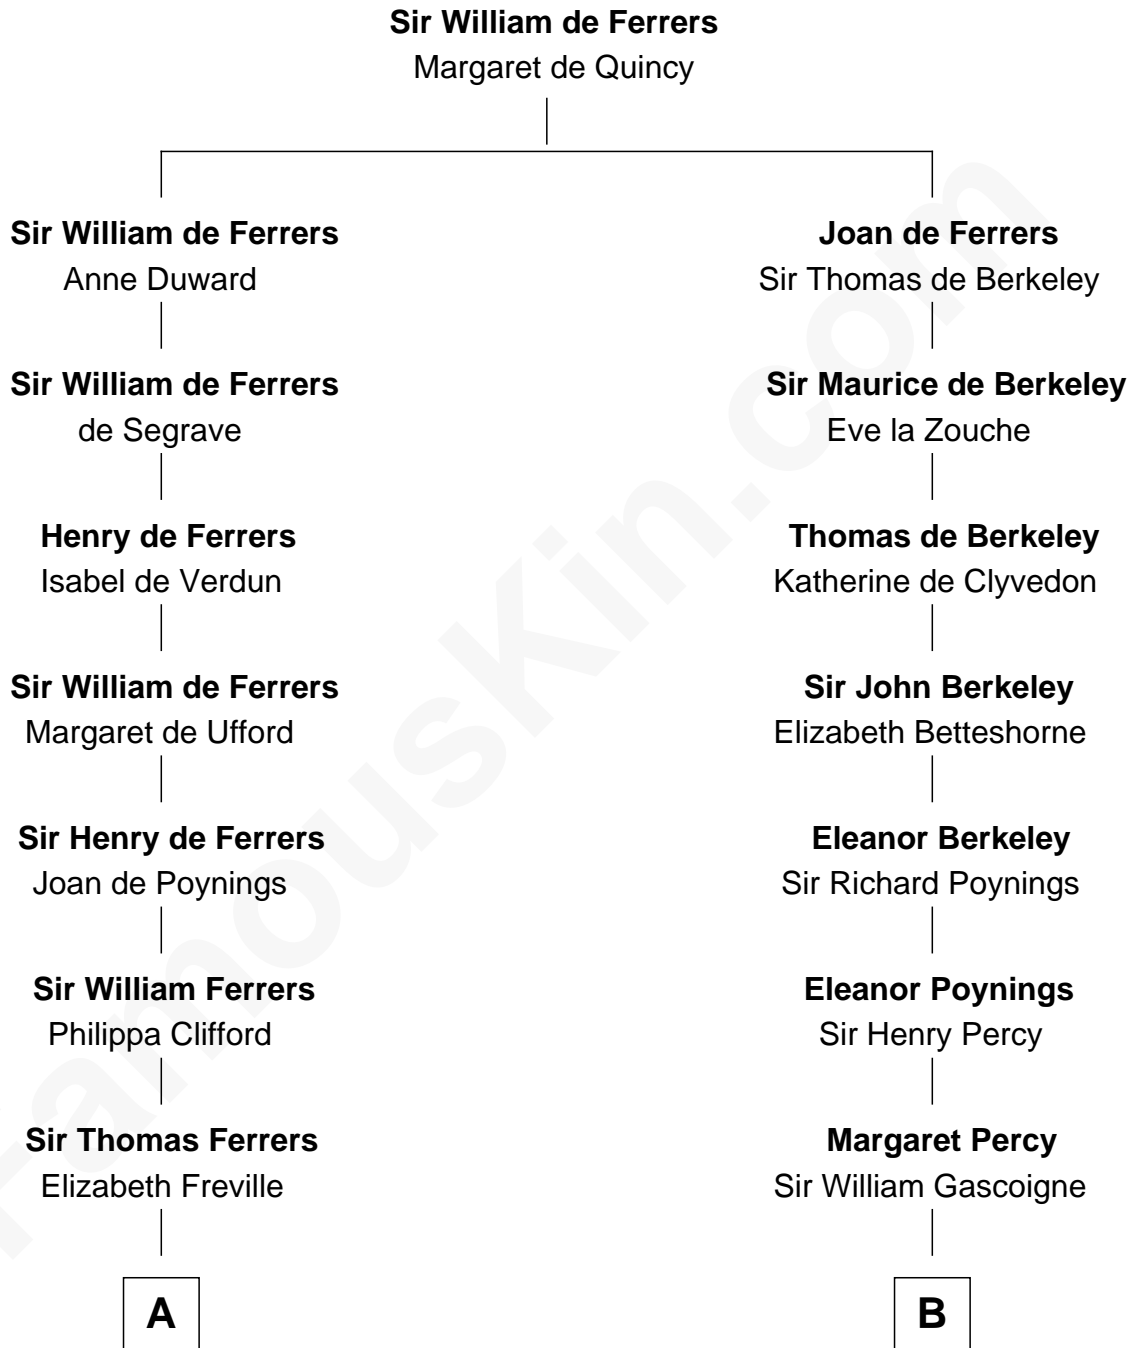

FamousKin.com

Relationship Chart of

Hetty Green

"The Witch of Wall Street"

19th cousin 1 time removed of

Leverett Saltonstall

55th Governor of Massachusetts

C

Gideon Howland
Mehitable Howland

Abby Slocum Howland
Edward Mott Robinson

Hetty Green
"The Witch of Wall Street"

D

Leverett Saltonstall
Mary Elizabeth Sanders

Leverett Saltonstall
Rose Smith Lee

Richard Middlecott Saltonstall
Eleanor Brooks

Leverett Saltonstall
55th Governor of Massachusetts