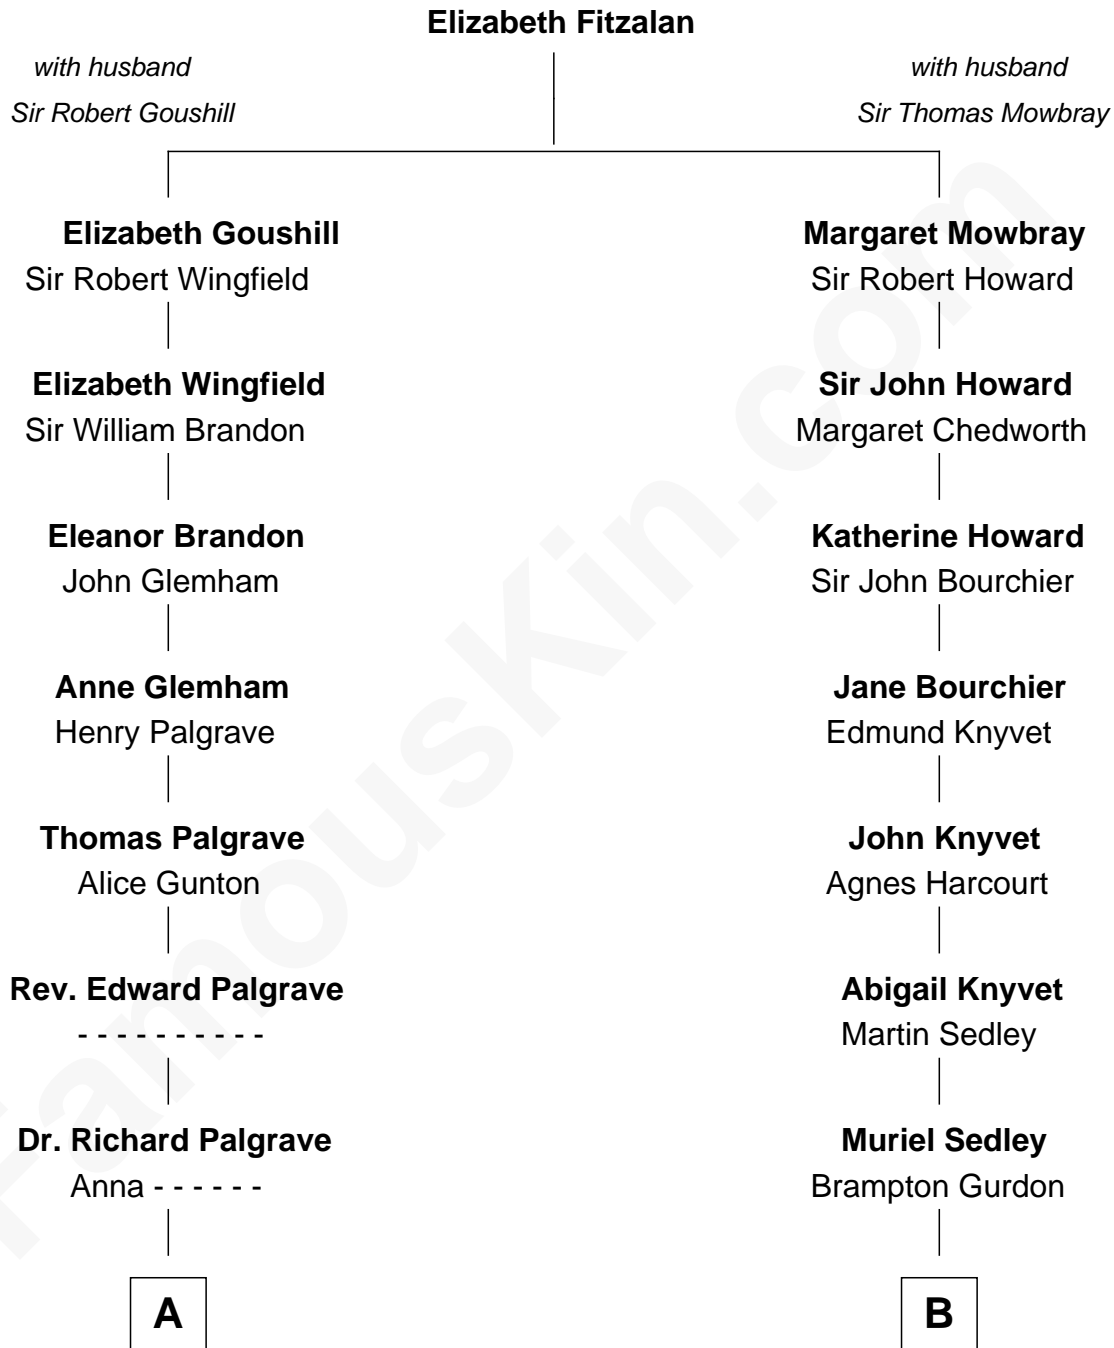

FamousKin.com Relationship Chart of

Hetty Green

"The Witch of Wall Street"

15th cousin of

Leverett Saltonstall

55th Governor of Massachusetts

A

Sarah Palgrave