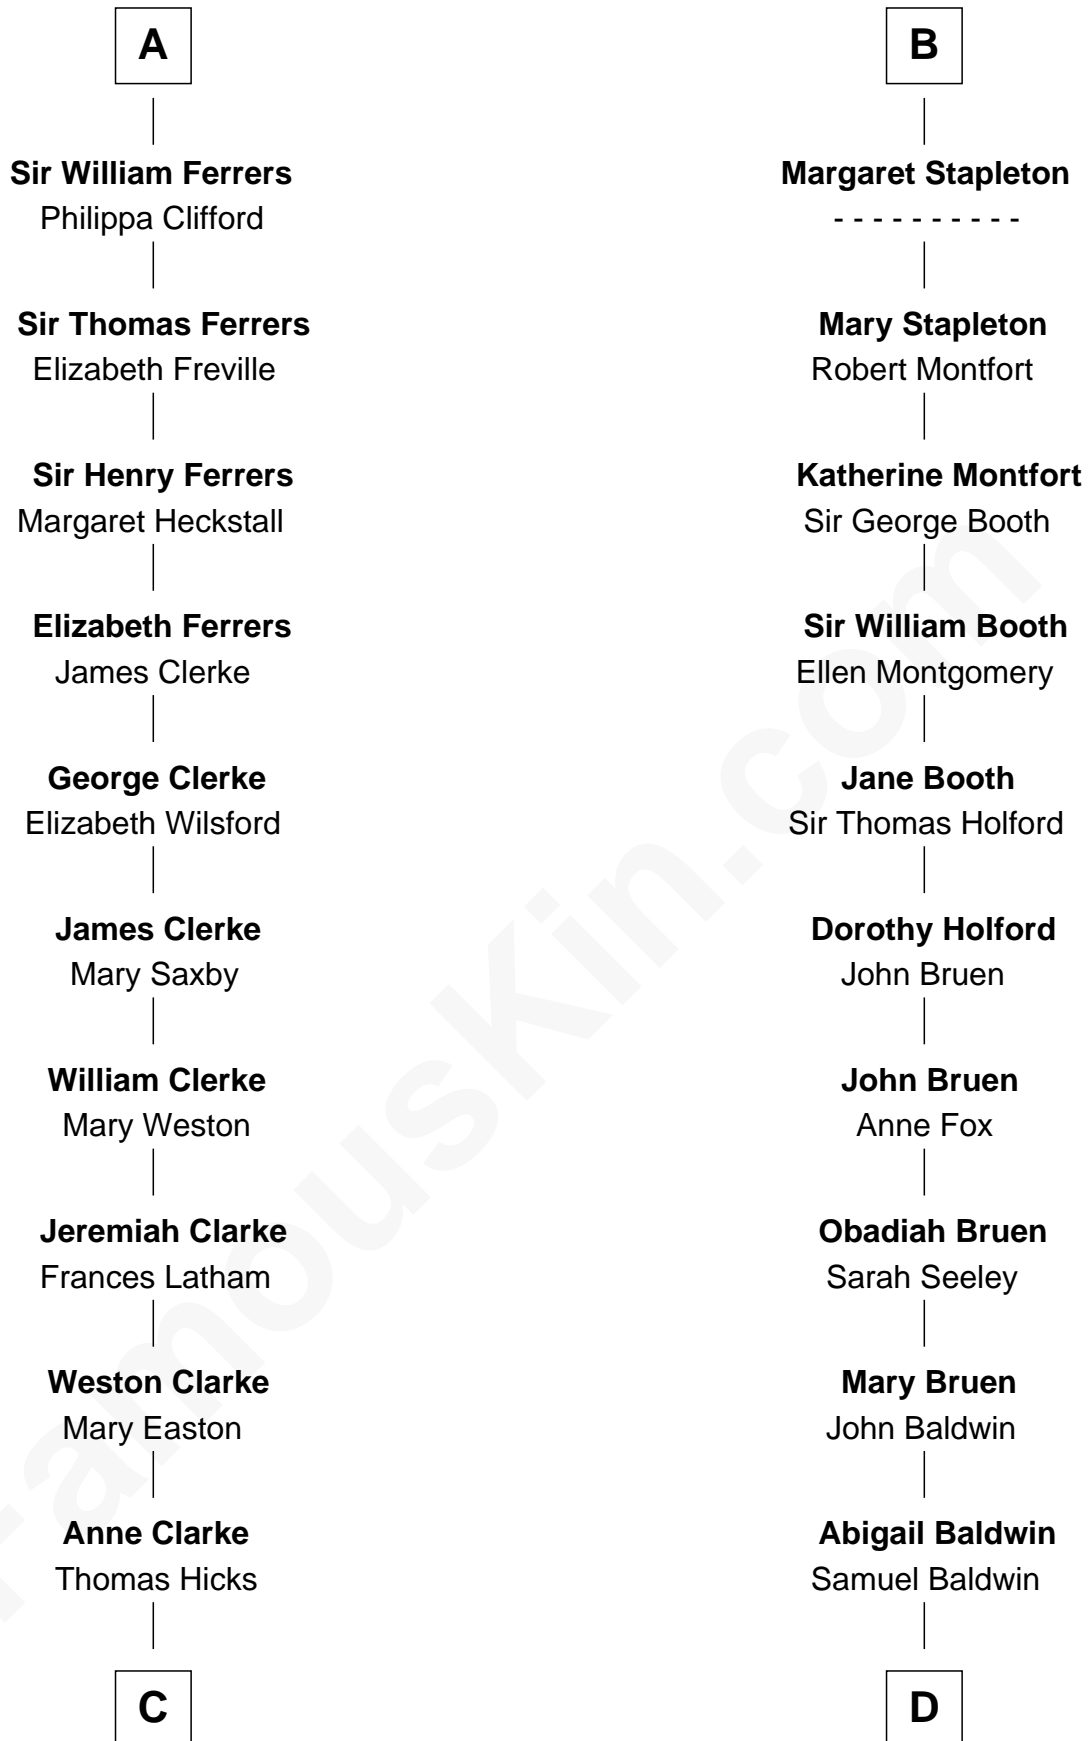

FamousKin.com

Relationship Chart of

Hetty Green

"The Witch of Wall Street"

19th cousin 2 times removed of

Abraham Baldwin

Signer of the U.S. Constitution

C

Thomas Hicks

Judith Akin

Sarah Hicks

Gideon Howland

Gideon Howland

Mehitable Howland

Abby Slocum Howland

Edward Mott Robinson

Hetty Green

"The Witch of Wall Street"

D

Timothy Baldwin

Bathsheba Stone

Michael Baldwin

Lucy Dudley

Abraham Baldwin