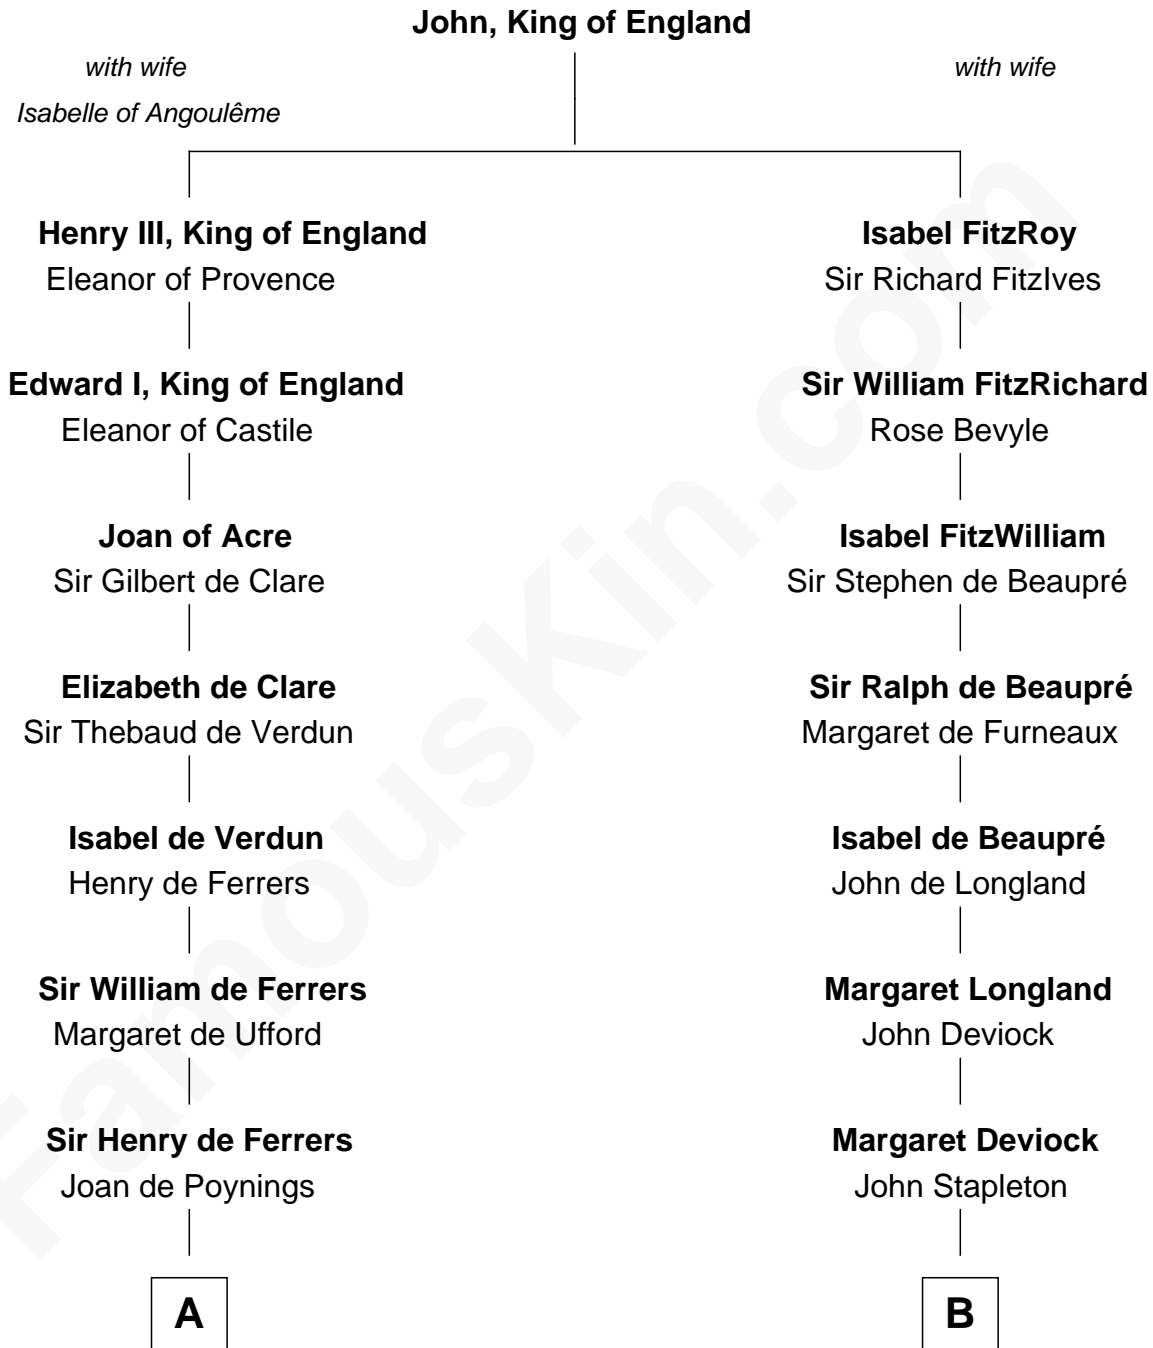

FamousKin.com

Relationship Chart of

Hetty Green

"The Witch of Wall Street"

19th cousin 2 times removed of

Abraham Baldwin

Signer of the U.S. Constitution

C