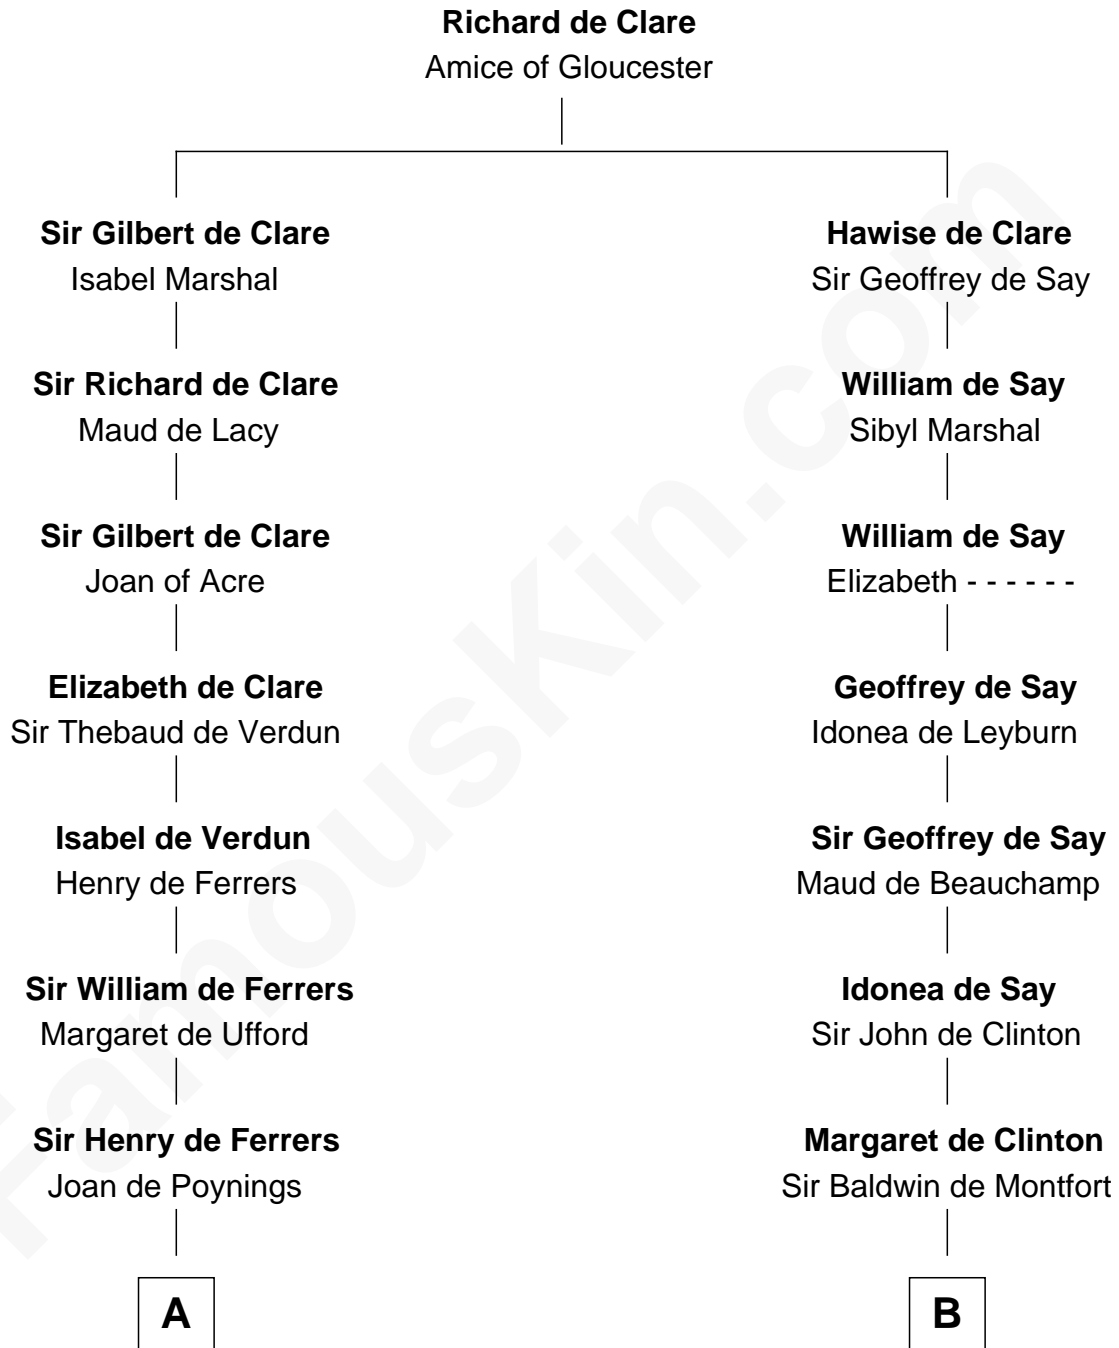

## Relationship Chart of

### Hetty Green

*"The Witch of Wall Street"*

20th cousin 1 time removed of

**Abraham Baldwin**

*Signer of the U.S. Constitution*

**C**

**Thomas Hicks**

Judith Akin

**Sarah Hicks**

Gideon Howland

**Gideon Howland**

Mehitable Howland

**Abby Slocum Howland**

Edward Mott Robinson

**Hetty Green**

*"The Witch of Wall Street"*