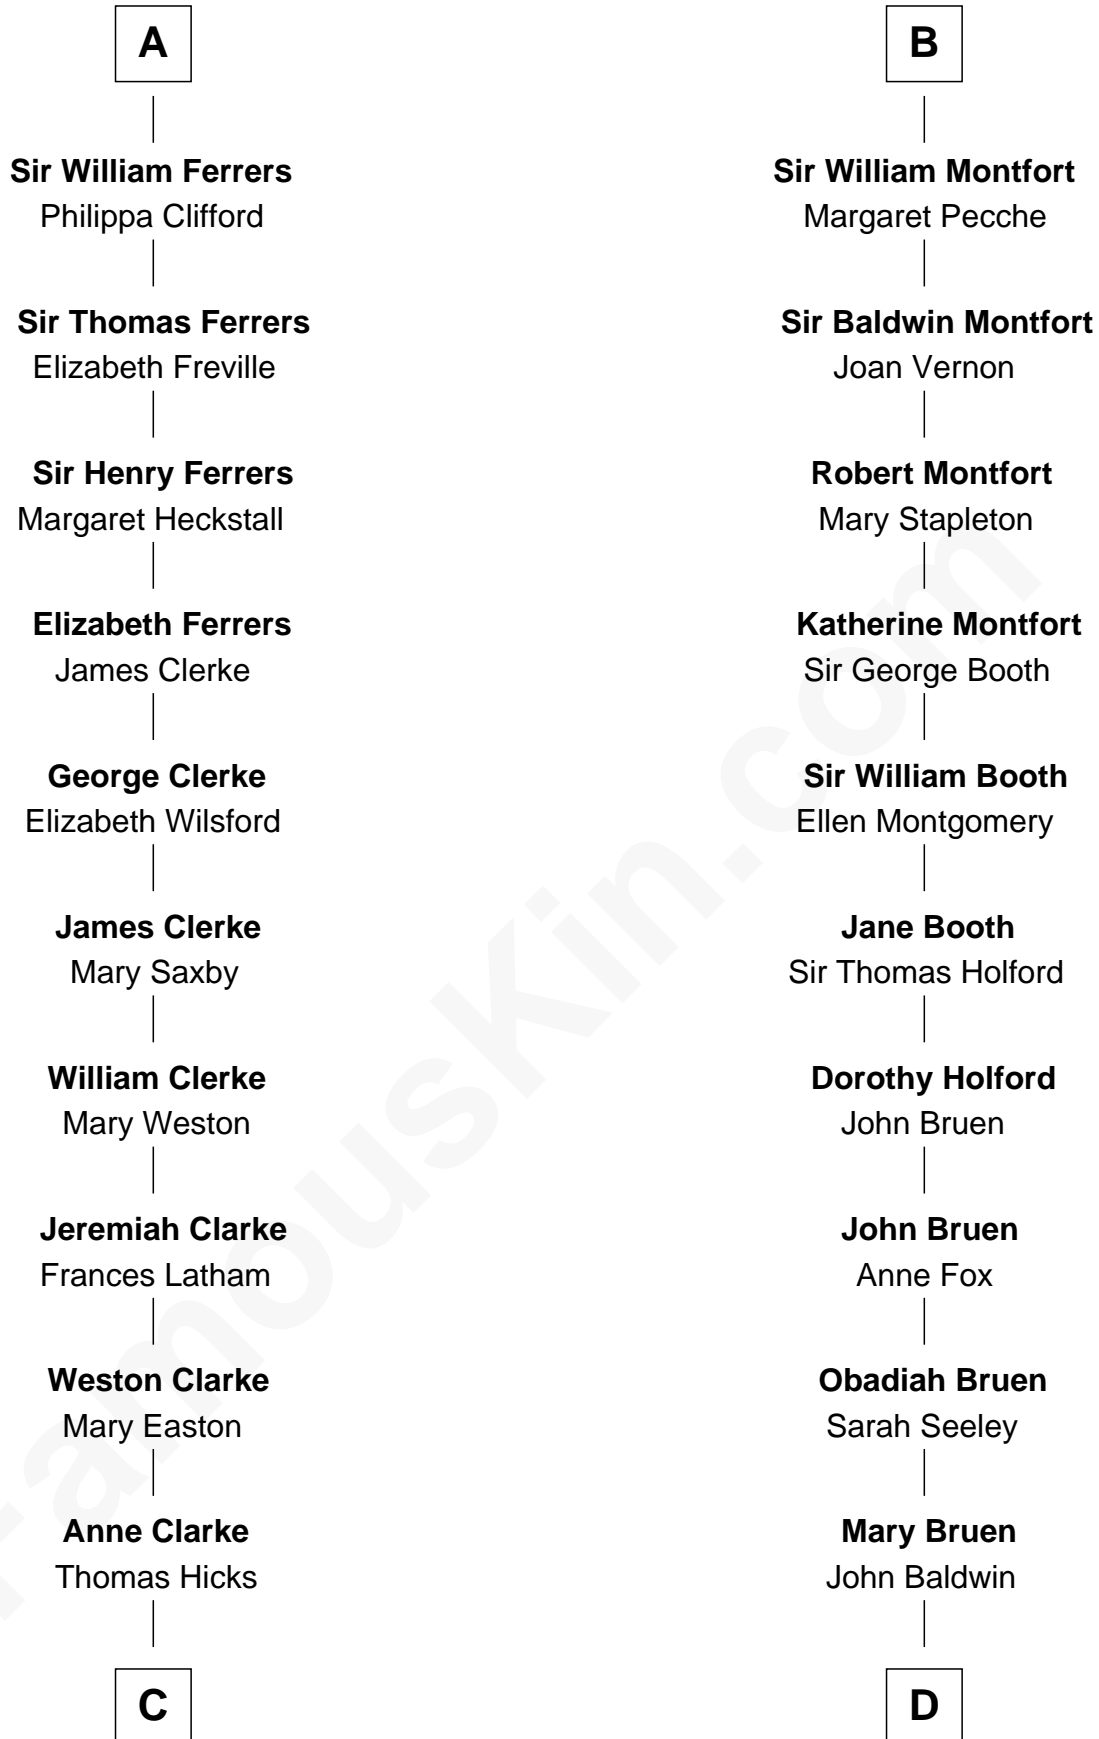

## Relationship Chart of

### Hetty Green

*"The Witch of Wall Street"*

20th cousin 1 time removed of

**Abraham Baldwin**

*Signer of the U.S. Constitution*

**C**

**Thomas Hicks**

Judith Akin

**Sarah Hicks**

Gideon Howland

**Gideon Howland**

Mehitable Howland

**Abby Slocum Howland**

Edward Mott Robinson

**Hetty Green**

*"The Witch of Wall Street"*

**D**

**Abigail Baldwin**

Samuel Baldwin

**Timothy Baldwin**

Bathsheba Stone

**Michael Baldwin**

Lucy Dudley

**Abraham Baldwin**