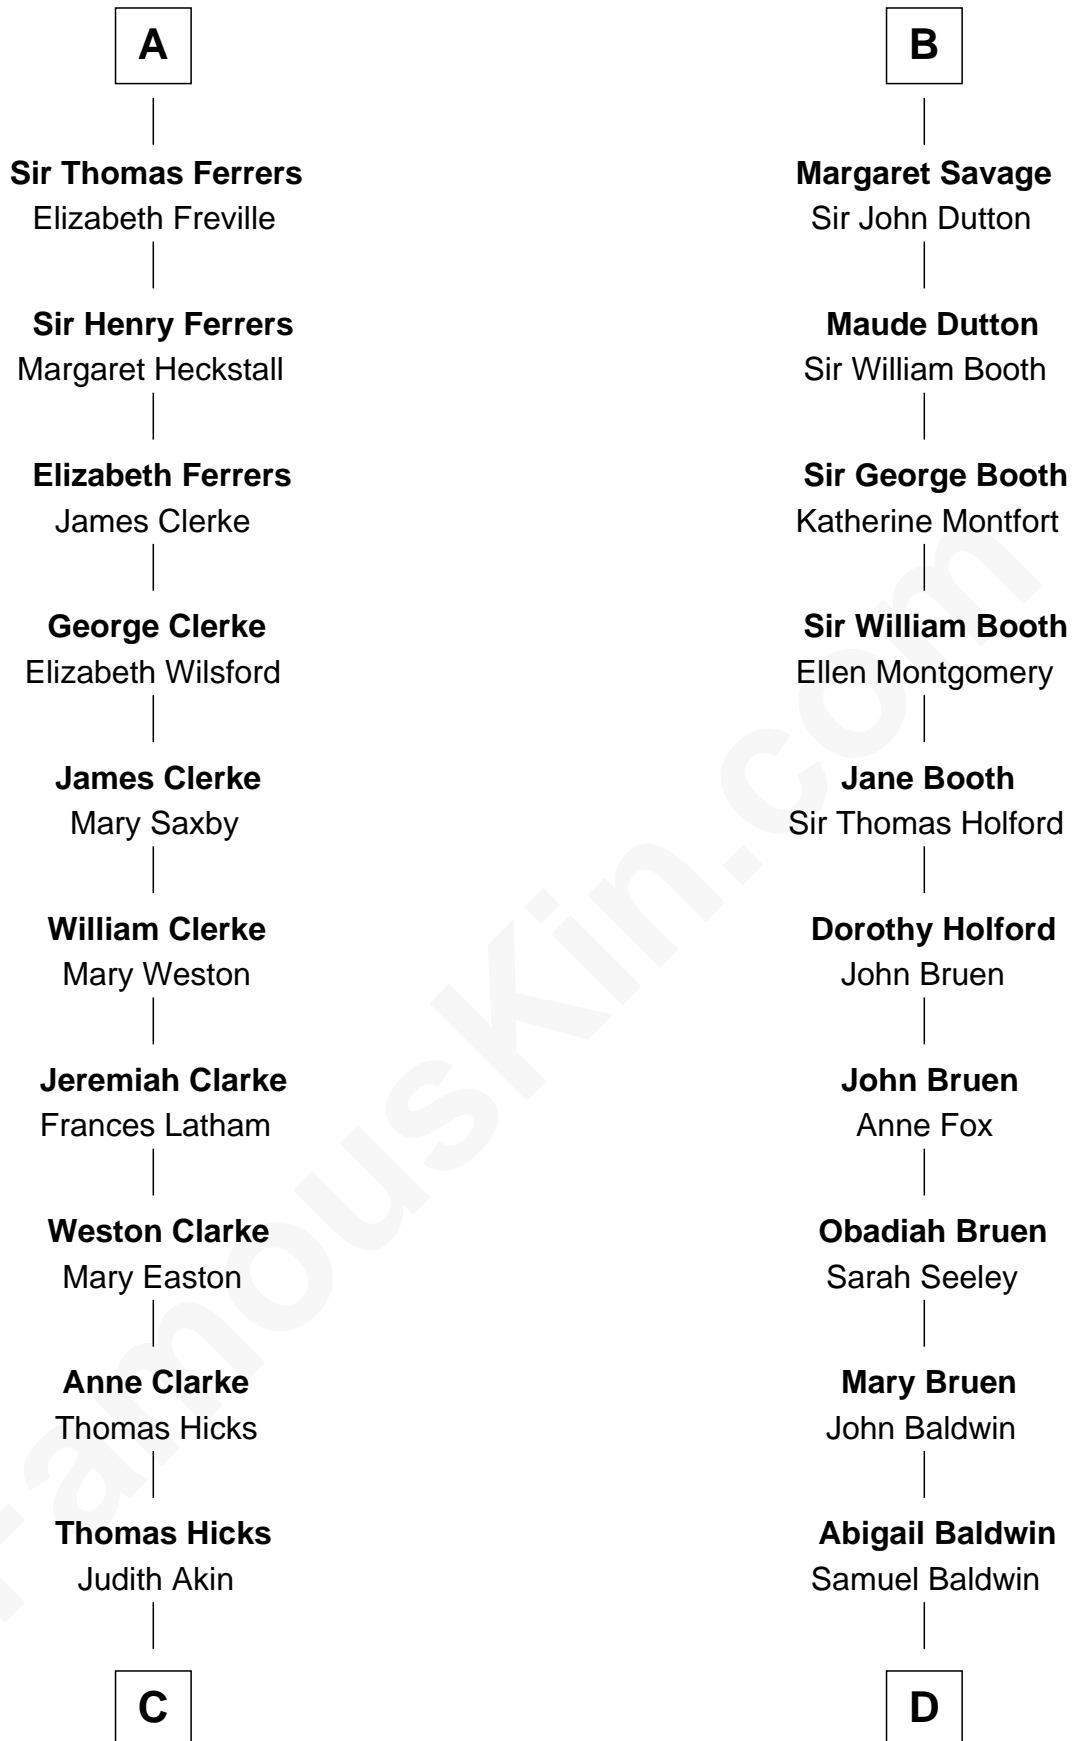

FamousKin.com

Relationship Chart of

Hetty Green

"The Witch of Wall Street"

19th cousin 1 time removed of

Abraham Baldwin

Signer of the U.S. Constitution

C

Sarah Hicks
Gideon Howland

Gideon Howland
Mehitable Howland

Abby Slocum Howland
Edward Mott Robinson

Hetty Green
"The Witch of Wall Street"

D

Timothy Baldwin
Bathsheba Stone

Michael Baldwin
Lucy Dudley

Abraham Baldwin
Signer of the U.S. Constitution