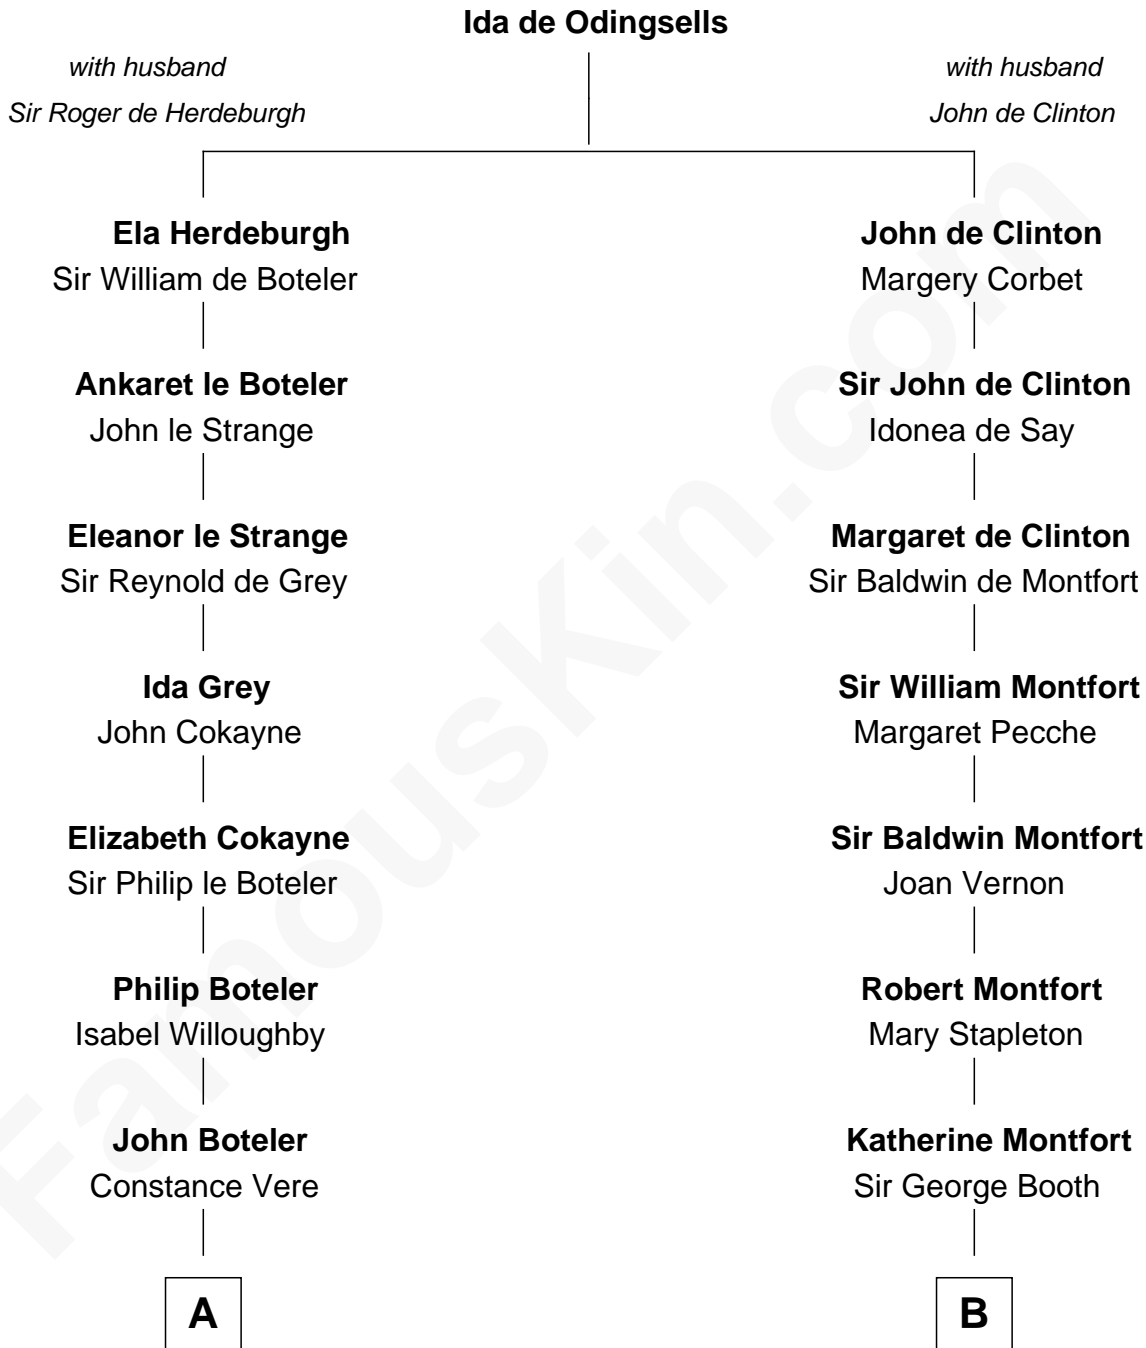

## Relationship Chart of

### Hetty Green

*"The Witch of Wall Street"*

16th cousin 3 times removed of

### Abraham Baldwin

*Signer of the U.S. Constitution*

**C**

—  
**Gideon Howland**  
Mehitable Howland

—  
**Abby Slocum Howland**  
Edward Mott Robinson

—  
**Hetty Green**  
*"The Witch of Wall Street"*

FamousKin.com