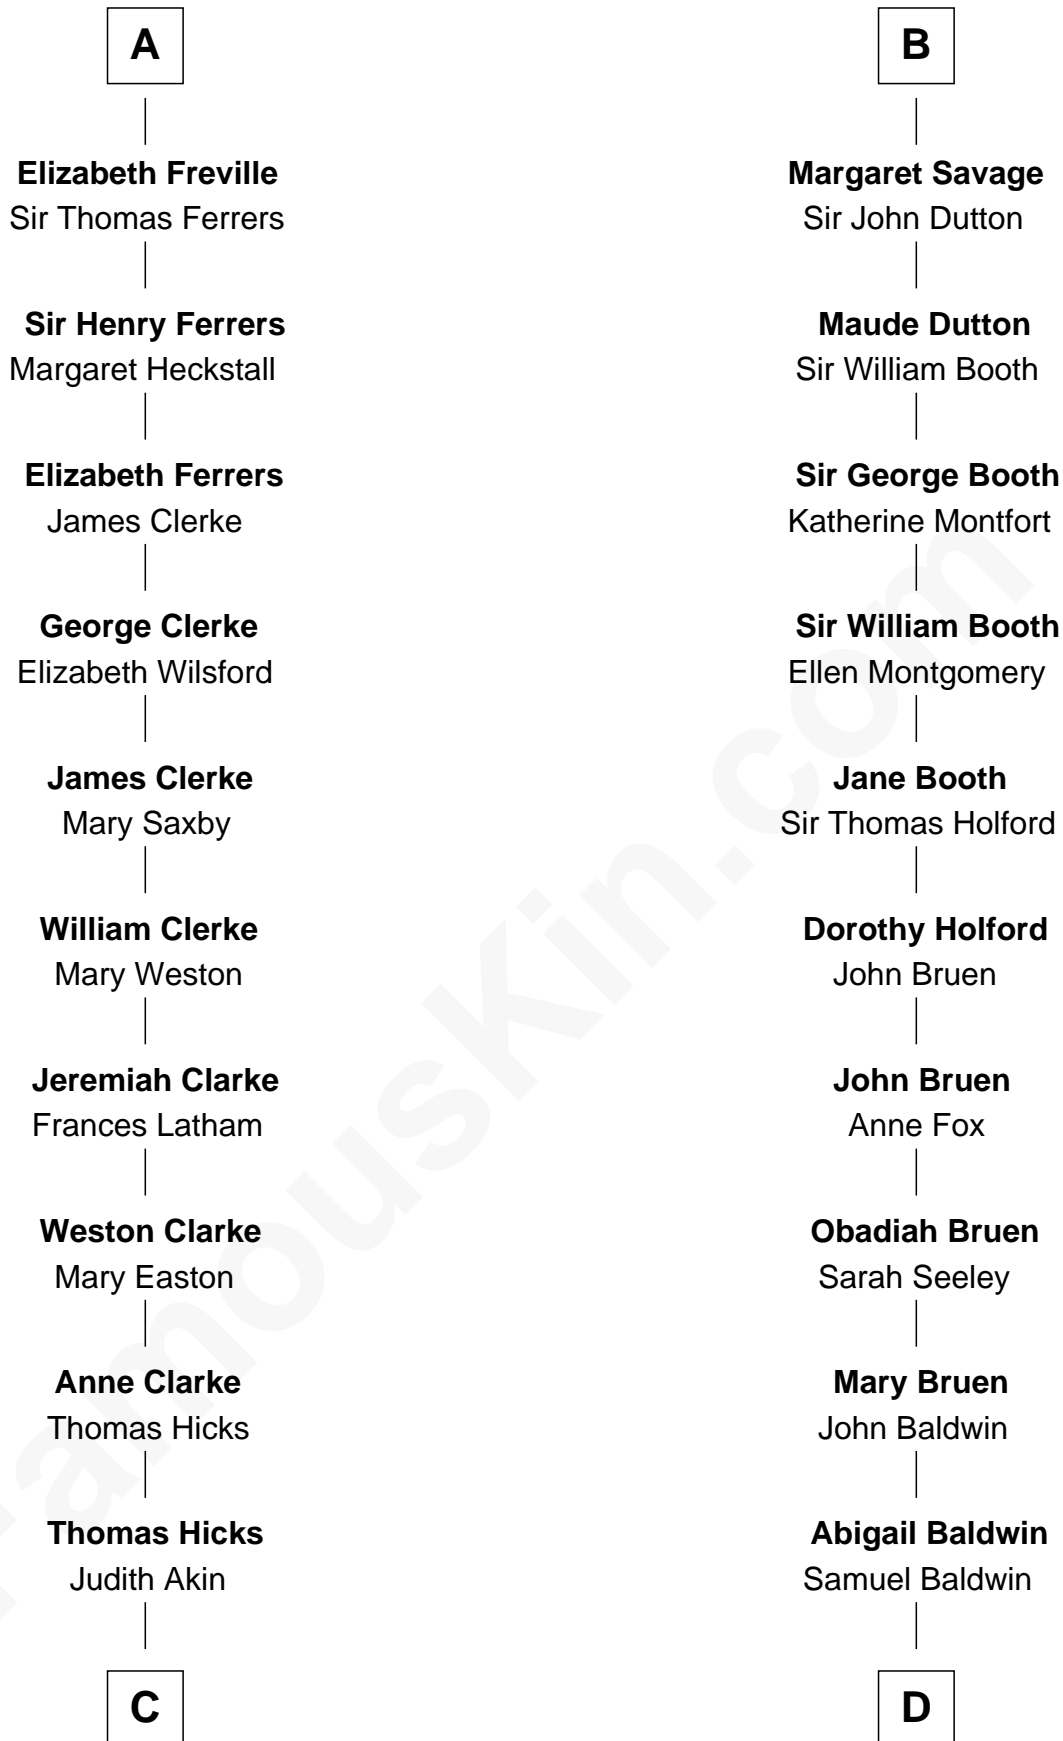

FamousKin.com

Relationship Chart of

Hetty Green

"The Witch of Wall Street"

19th cousin 1 time removed of

Abraham Baldwin

Signer of the U.S. Constitution

Sir William Longespee

Ela of Salisbury

C

Sarah Hicks
Gideon Howland

Gideon Howland
Mehitable Howland

Abby Slocum Howland
Edward Mott Robinson

Hetty Green
"The Witch of Wall Street"

D

Timothy Baldwin
Bathsheba Stone

Michael Baldwin
Lucy Dudley

Abraham Baldwin
Signer of the U.S. Constitution

FamousKin.com