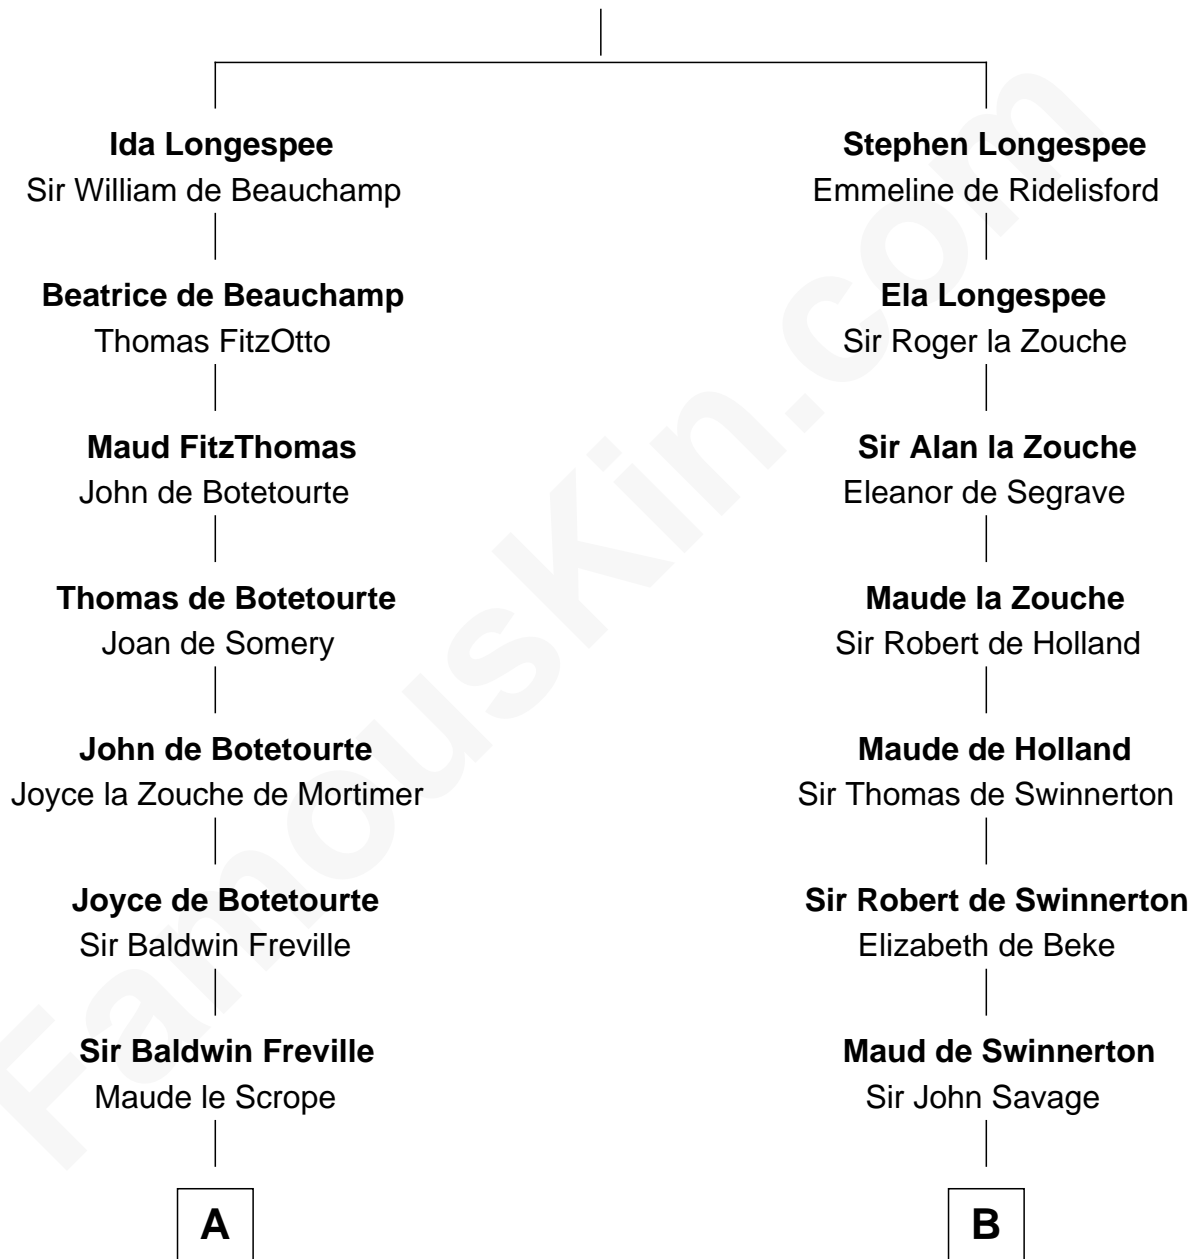

FamousKin.com

Relationship Chart of

Hetty Green

"The Witch of Wall Street"

19th cousin 1 time removed of

Abraham Baldwin

Signer of the U.S. Constitution

Sir William Longespee

Ela of Salisbury

C

Sarah Hicks
Gideon Howland

Gideon Howland
Mehitable Howland

Abby Slocum Howland
Edward Mott Robinson

Hetty Green
"The Witch of Wall Street"

D

Timothy Baldwin
Bathsheba Stone

Michael Baldwin
Lucy Dudley

Abraham Baldwin
Signer of the U.S. Constitution

FamousKin.com