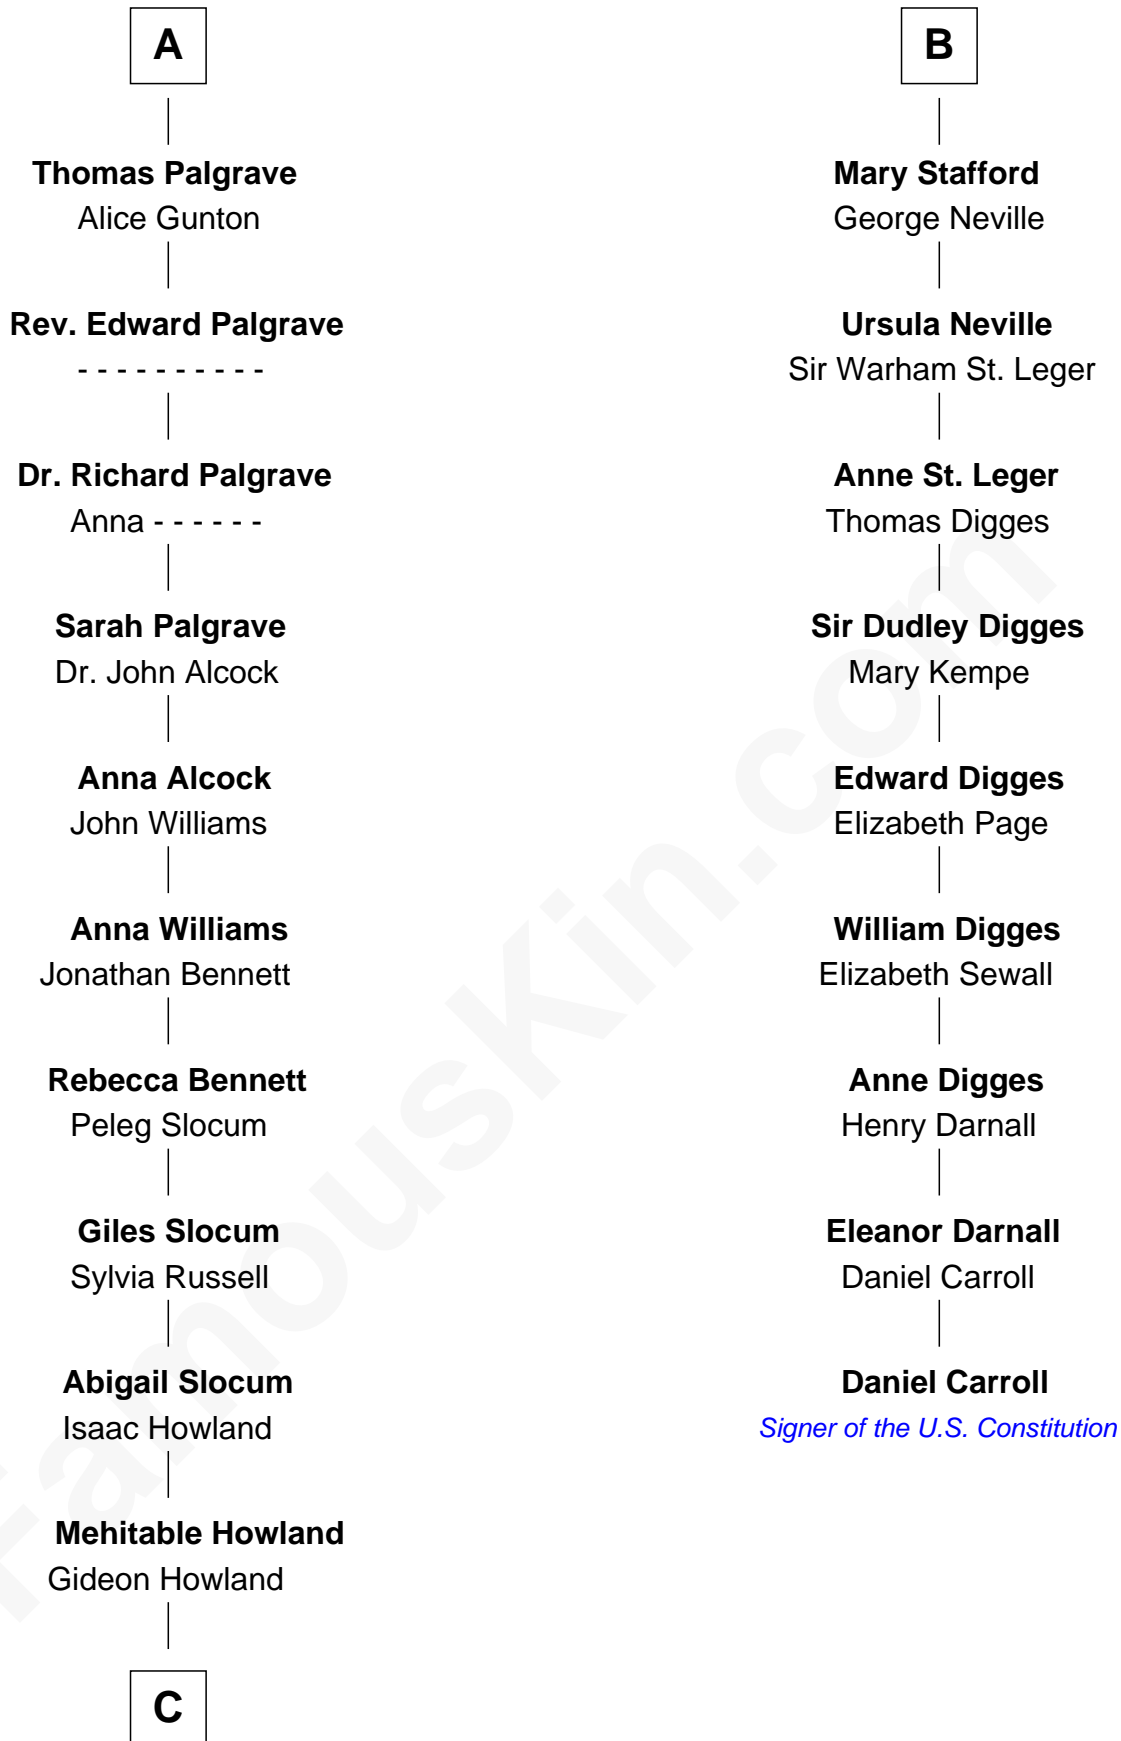

FamousKin.com

Relationship Chart of

Hetty Green

"The Witch of Wall Street"

15th cousin 3 times removed of

Daniel Carroll

Signer of the U.S. Constitution

Henry Plantagenet
Maud de Chaworth

Eleanor Plantagenet

Richard Fitzalan

Sir Richard Fitzalan

Elizabeth de Bohun

Elizabeth Fitzalan

Sir Robert Goushill

Elizabeth Goushill

Sir Robert Wingfield

Eleanor Poynings

Henry Percy

Maud Herbert

Eleanor Percy

Edward Stafford

B

C

Abby Slocum Howland

Edward Mott Robinson

Hetty Green

"The Witch of Wall Street"

FamousKin.com