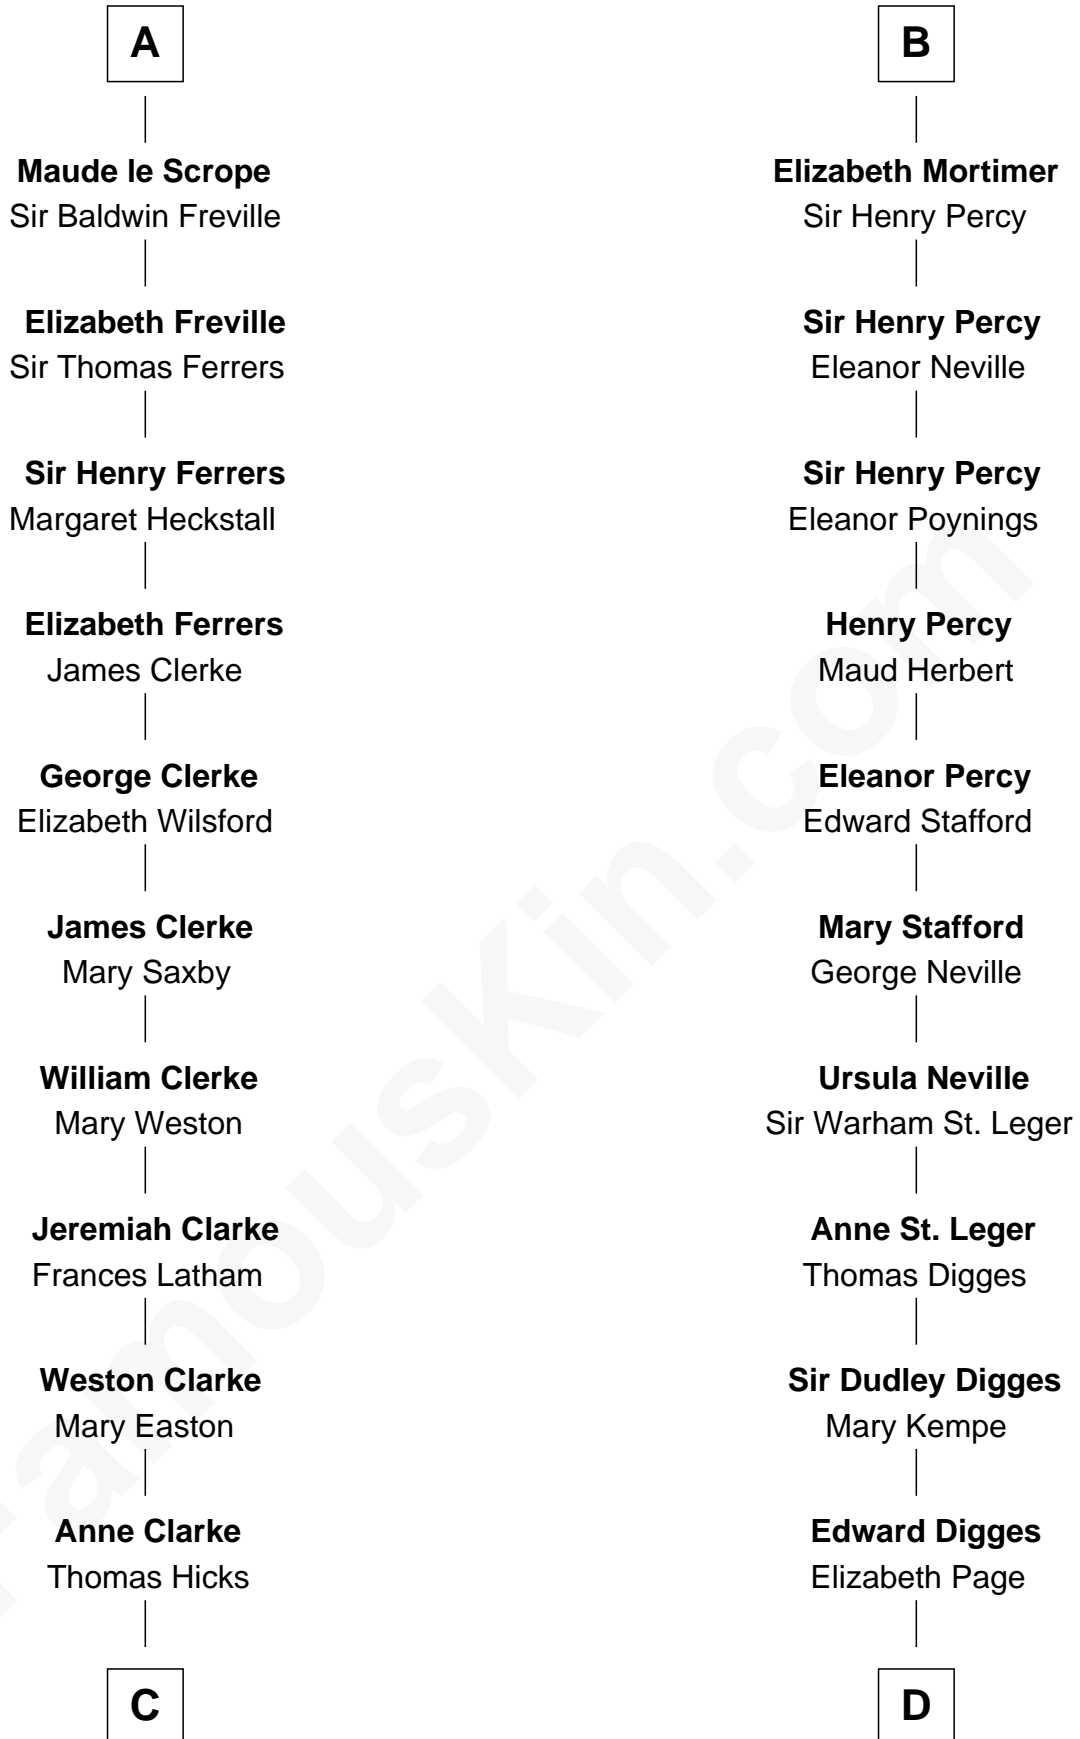

FamousKin.com Relationship Chart of

Hetty Green

"The Witch of Wall Street"

20th cousin 1 time removed of

Daniel Carroll

Signer of the U.S. Constitution

C

Thomas Hicks

Judith Akin

Sarah Hicks

Gideon Howland

Gideon Howland

Mehitable Howland

Abby Slocum Howland

Edward Mott Robinson

Hetty Green