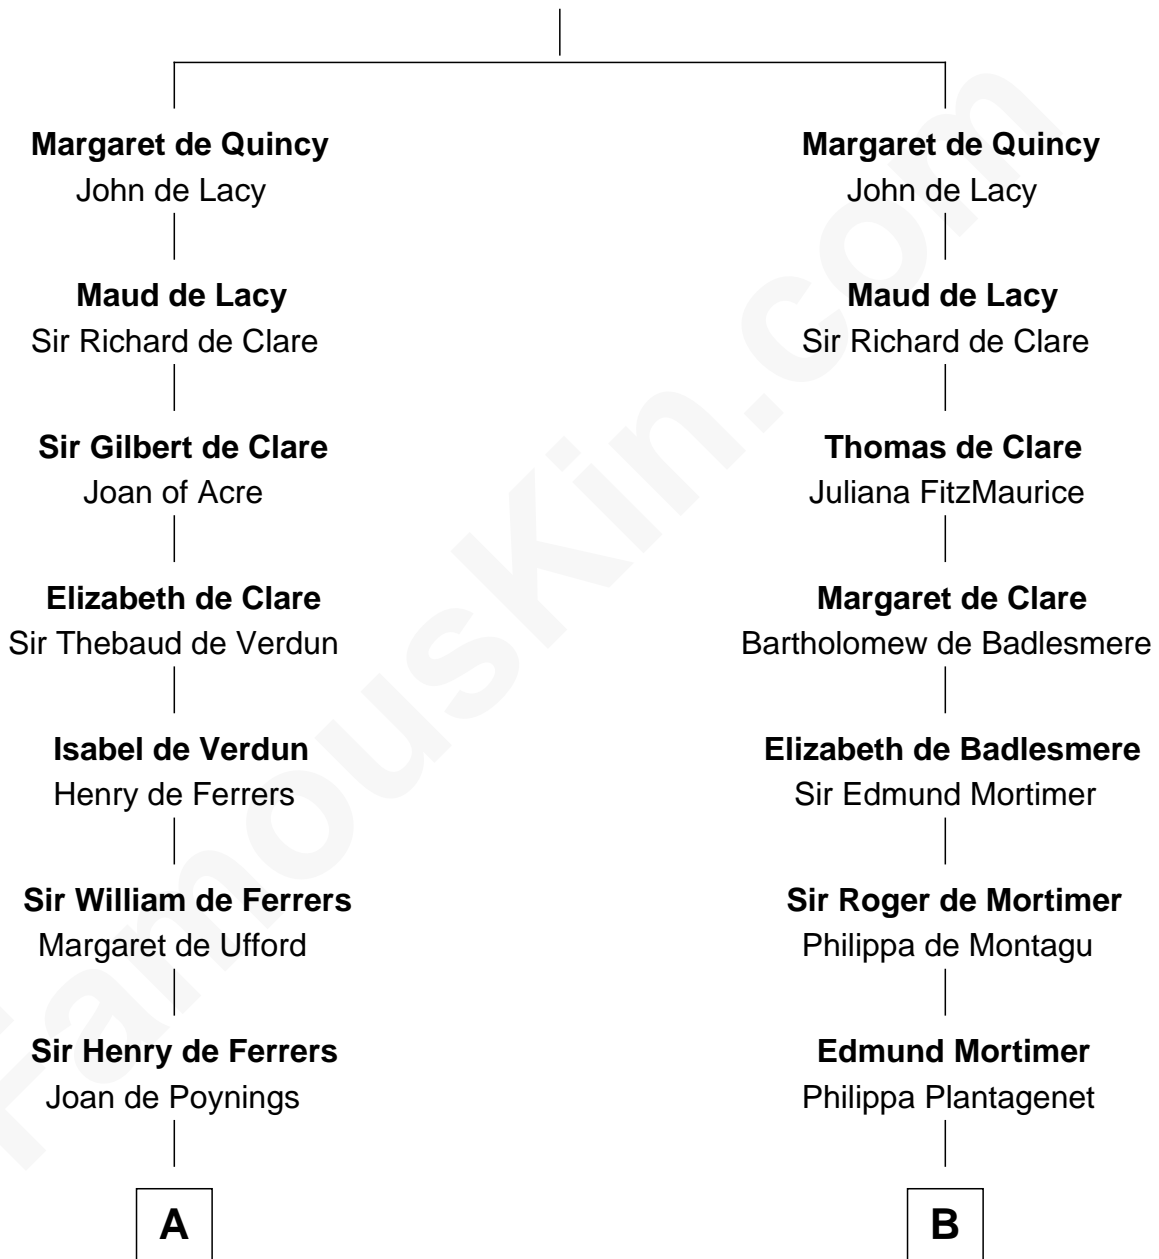

FamousKin.com

Relationship Chart of

Hetty Green

"The Witch of Wall Street"

20th cousin 1 time removed of

Daniel Carroll

Signer of the U.S. Constitution

Sir Robert II de Quincy
Hawise of Chester

C

Thomas Hicks

Judith Akin

Sarah Hicks

Gideon Howland

Gideon Howland

Mehitable Howland

Abby Slocum Howland

Edward Mott Robinson

Hetty Green

"The Witch of Wall Street"

D

William Digges

Elizabeth Sewall

Anne Digges

Henry Darnall