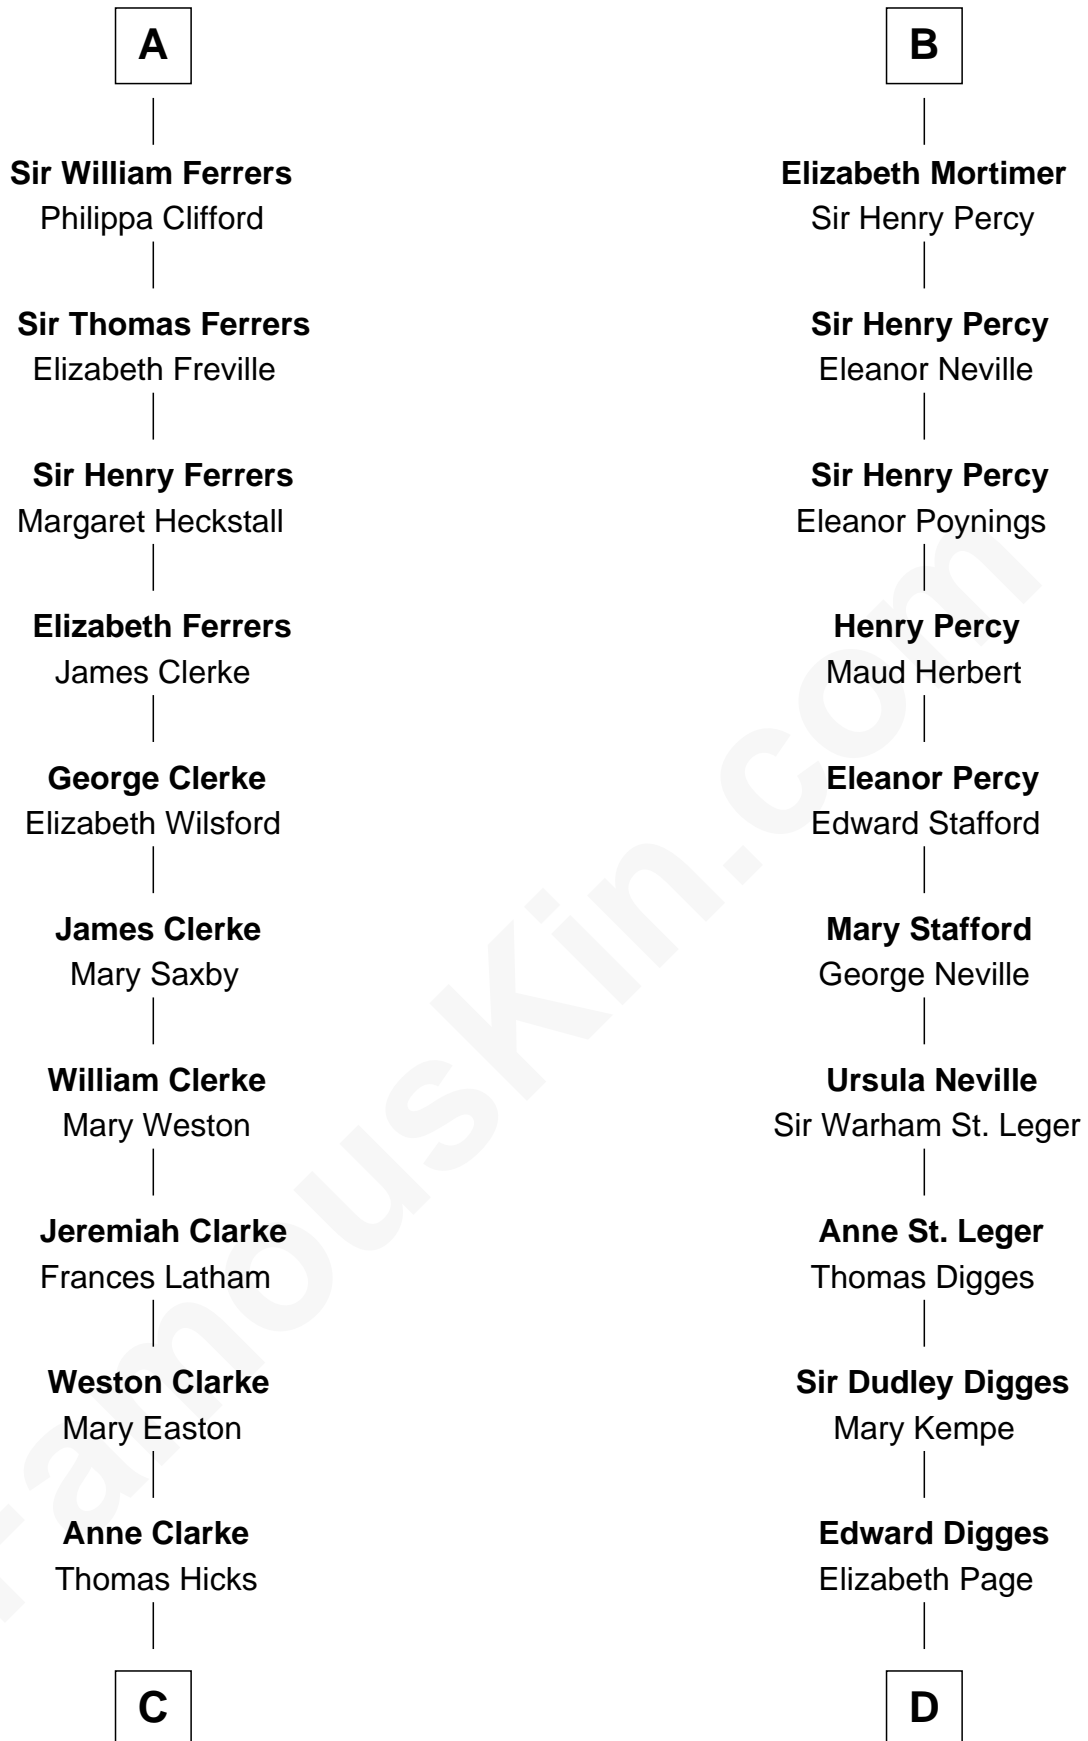

FamousKin.com

Relationship Chart of

Hetty Green

"The Witch of Wall Street"

20th cousin 1 time removed of

Daniel Carroll

Signer of the U.S. Constitution

Sir Robert II de Quincy
Hawise of Chester

Edward Mott Robinson

Hetty Green

"The Witch of Wall Street"

D

William Digges

Elizabeth Sewall

Anne Digges

Henry Darnall